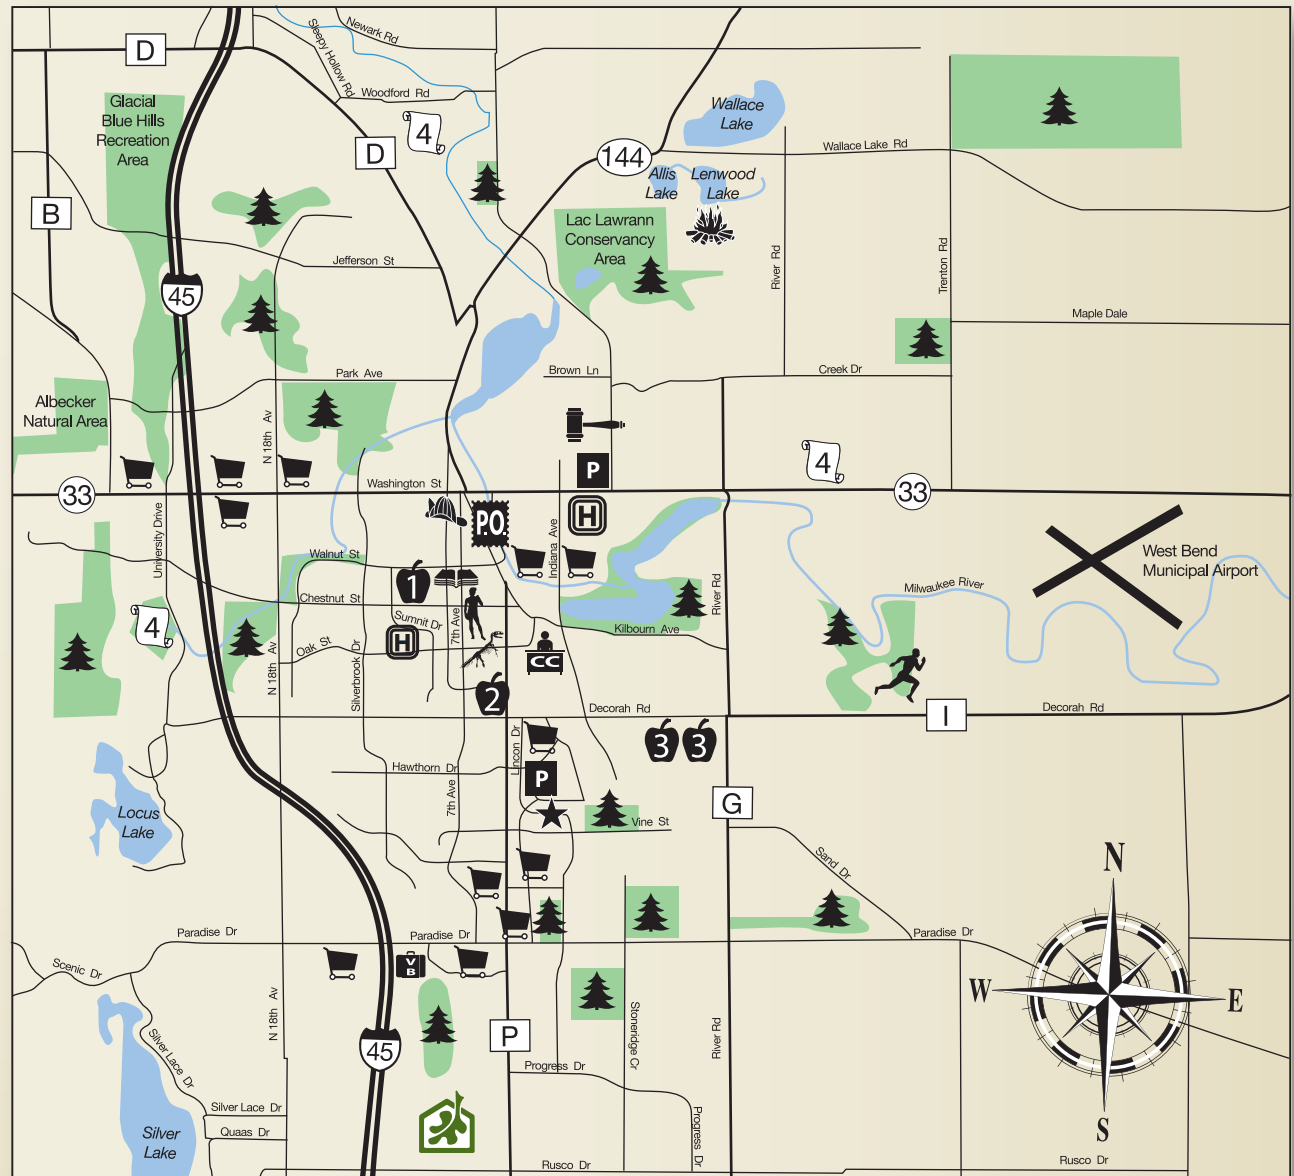

**Glacier Run Condominiums**

-  Hospital
-  Chamber of Commerce
-  Public Library
-  Visitor's Bureau
-  Athletic Complex
-  City Hall
-  Museum
-  Art Museum
-  Shopping
-  Park
-  Washington County Courthouse
-  Post Office
-  Police Department
-  Fire Department
-  Campground

**SCHOOLS**

- 1** Elementary School  
~ Decorah Elementary School
- 2** Middle School  
~ Badger Middle School
- 3** High School  
~ West High School  
~ East High School
- 4** College  
~ UW-Washington County  
~ Moraine Park Technical College  
~ Phoenix Academy

See **more** at [bielinski.com](http://bielinski.com)  
**262.542.9494**