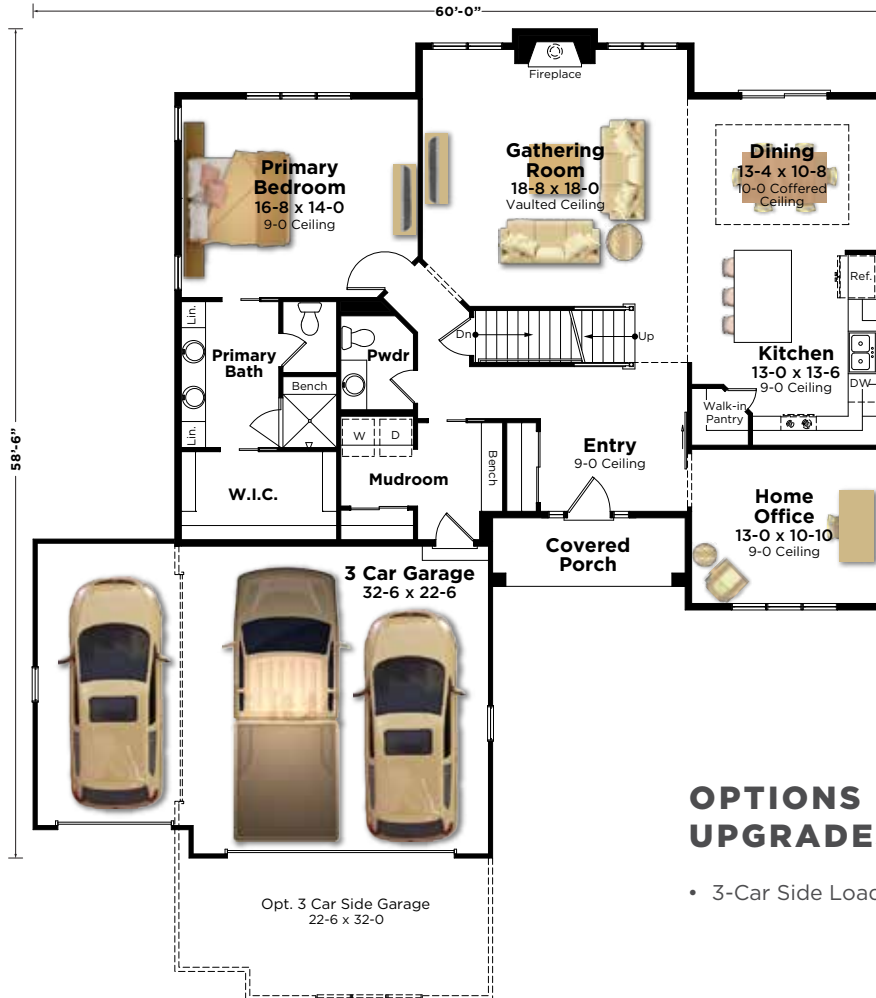

The Alana Plan 2590

1st-Floor Primary | 2,590 Sq. Ft. | 4 Bedroom | 2.5 Bathroom

AMERICANA

TRANSITIONAL

BIELINSKI[®]
— H O M E S —

262.542.9494 | bielinski.com

The Alana Plan 2590

1st-Floor Primary | 2,590 Sq. Ft. | 4 Bedroom | 2.5 Bathroom

Second Floor
880 Square Feet

First Floor
1,710 Square Feet

OPTIONS & UPGRADES

- 3-Car Side Load Garage

All dimensions are approximate. Builder reserves the right to make changes without notice or obligation. Features shown may not be included in price. | 02.2022