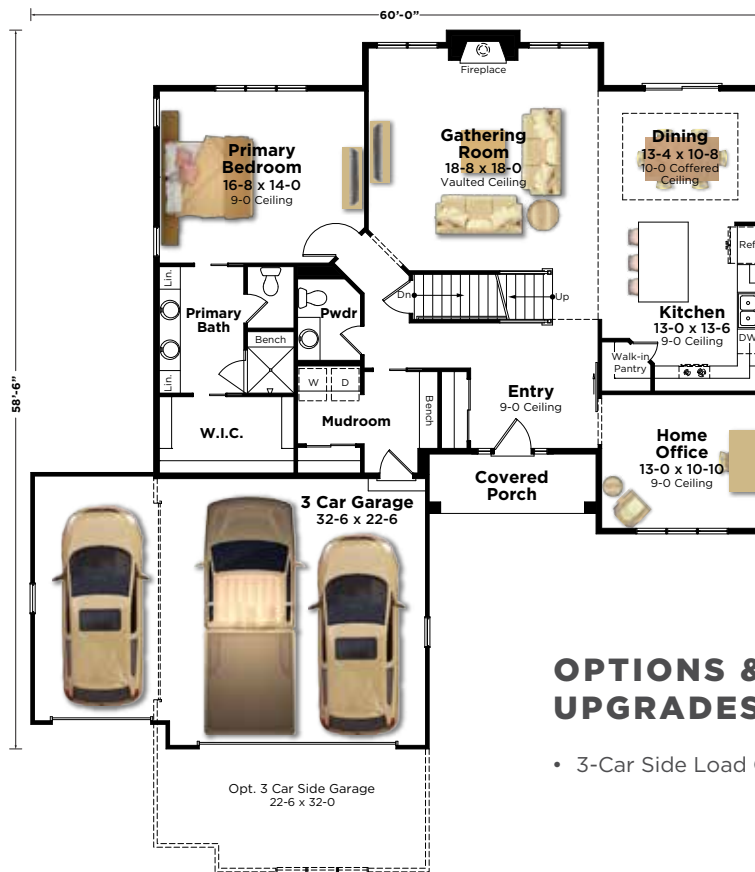

The Alana Plan 2590

2-Story | 2,590 Sq. Ft. | 4 Bedroom | 2.5 Bathroom

AMERICANA

TRANSITIONAL

BIELINSKI[®]
— H O M E S —

262.542.9494 | bielinski.com

The Alana Plan 2590

2-Story | 2,590 Sq. Ft. | 4 Bedroom | 2.5 Bathroom

Second Floor
880 Square Feet

First Floor
1,710 Square Feet

OPTIONS & UPGRADES

- 3-Car Side Load Garage

All dimensions are approximate. Builder reserves the right to make changes without notice or obligation. Features shown may not be included in price. | 02.2022