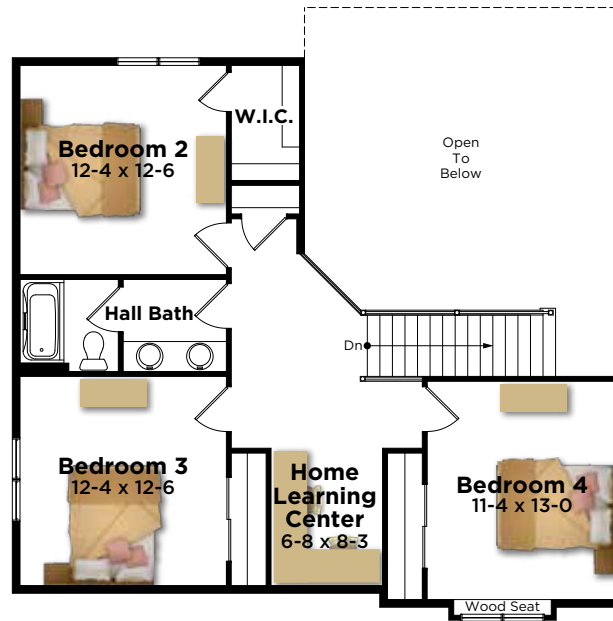

The Alana Plan 2590

2-Story | 2,590 Sq. Ft. | 4 Bedroom | 2.5 Bathroom

AMERICANA

TRANSITIONAL

BIELINSKI[®]
— H O M E S —

262.542.9494 | bielinski.com

The Alana Plan 2590

2-Story | 2,590 Sq. Ft. | 4 Bedroom | 2.5 Bathroom

Second Floor
880 Square Feet

First Floor
1,710 Square Feet

OPTIONS & UPGRADES

- 3-Car Side Load Garage

All dimensions are approximate. Builder reserves the right to make changes without notice or obligation. Features shown may not be included in price. | 02.2022