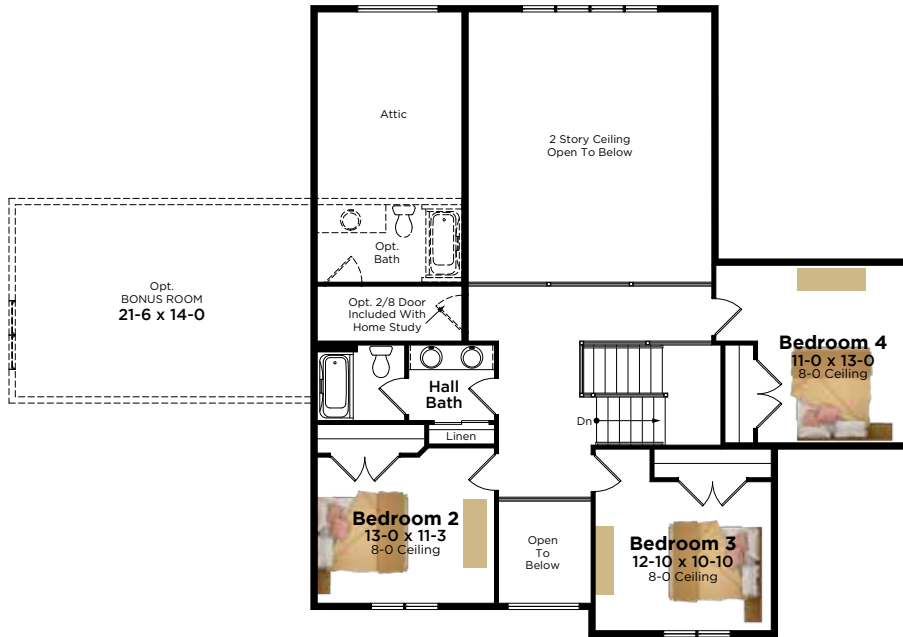

# The Bailey Plan 3042

1st-Floor Primary | 3,042 Sq. Ft. | 4 Bedroom | 2.5 - 3.5 Bathroom

AMERICANA

TRANSITIONAL

**BIELINSKI**<sup>®</sup>  
— H O M E S —

262.542.9494 | [bielinski.com](http://bielinski.com)

# The Bailey Plan 3042

1st-Floor Primary | 3,042 Sq. Ft. | 4 Bedroom | 2.5 - 3.5 Bathroom

Second Floor  
933 Square Feet

First Floor  
2,107 Square Feet

## OPTIONS

- Second-Floor Bonus Room
- Second-Floor Bathroom

All dimensions are approximate. Builder reserves the right to make changes without notice or obligation. Features shown may not be included in price. | 07.2022