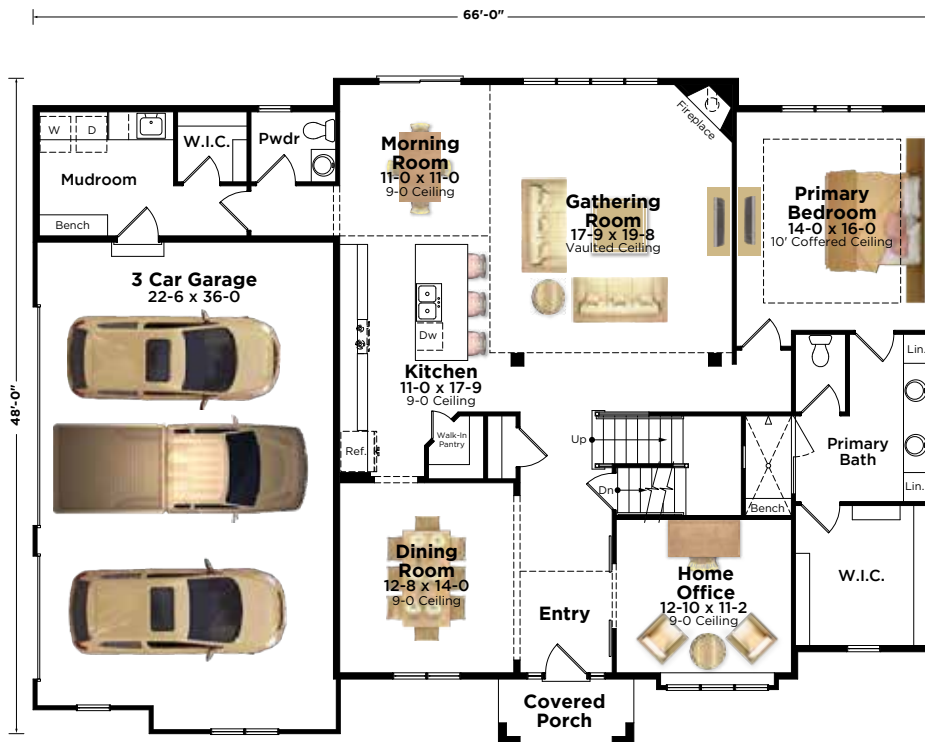

# The Bailey Plan 3042

1st-Floor Primary | 3,042 Sq. Ft. | 4 Bedroom | 2.5 - 3.5 Bathroom

AMERICANA

TRANSITIONAL

**BIELINSKI**<sup>®</sup>  
— H O M E S —

262.542.9494 | [bielinski.com](http://bielinski.com)

# The Bailey Plan 3042

1st-Floor Primary | 3,042 Sq. Ft. | 4 Bedroom | 2.5 - 3.5 Bathroom

Second Floor  
933 Square Feet

First Floor  
2,107 Square Feet

## OPTIONS

- Second-Floor Bonus Room
- Second-Floor Bathroom

All dimensions are approximate. Builder reserves the right to make changes without notice or obligation. Features shown may not be included in price. | 07.2022