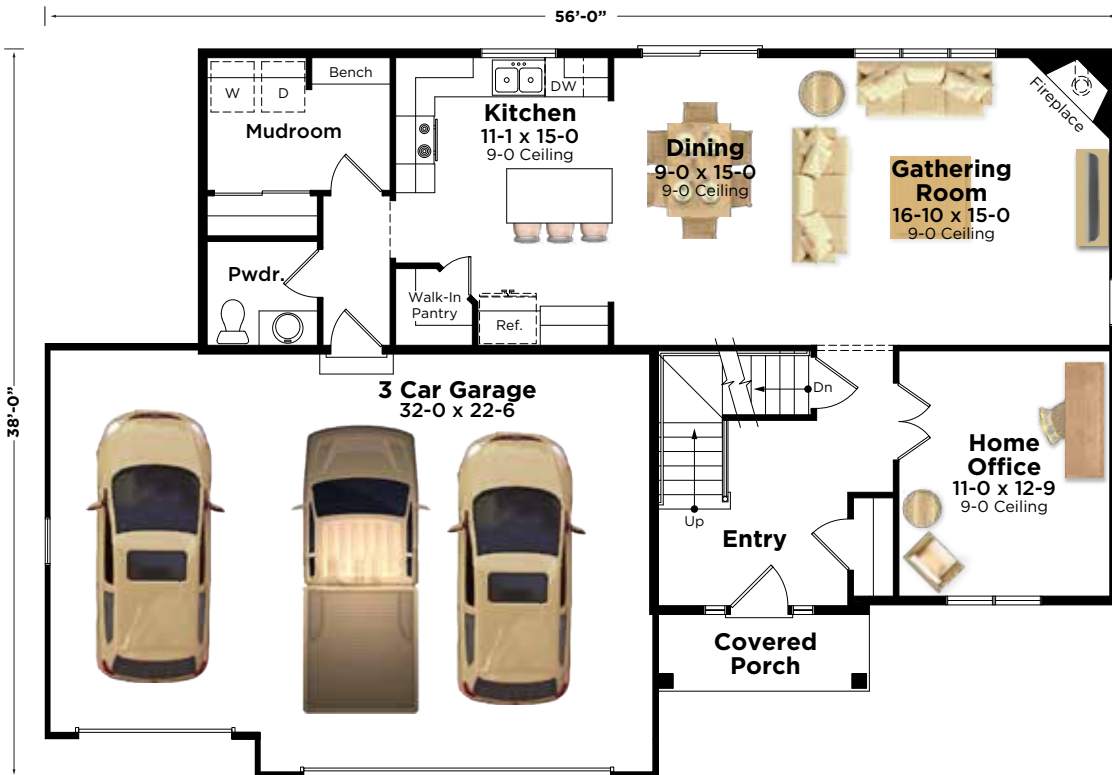

The Elise Plan 2203

2-Story | 2,203 Sq. Ft. | 4 Bedroom | 2.5 Bathroom

ARTS AND CRAFTS

AMERICANA

BIELINSKI[®]
— H O M E S —

262.542.9494 | bielinski.com

The Elise Plan 2203

2-Story | 2,203 Sq. Ft. | 4 Bedroom | 2.5 Bathroom

Second Floor
1,113 Square Feet

First Floor
1,090 Square Feet