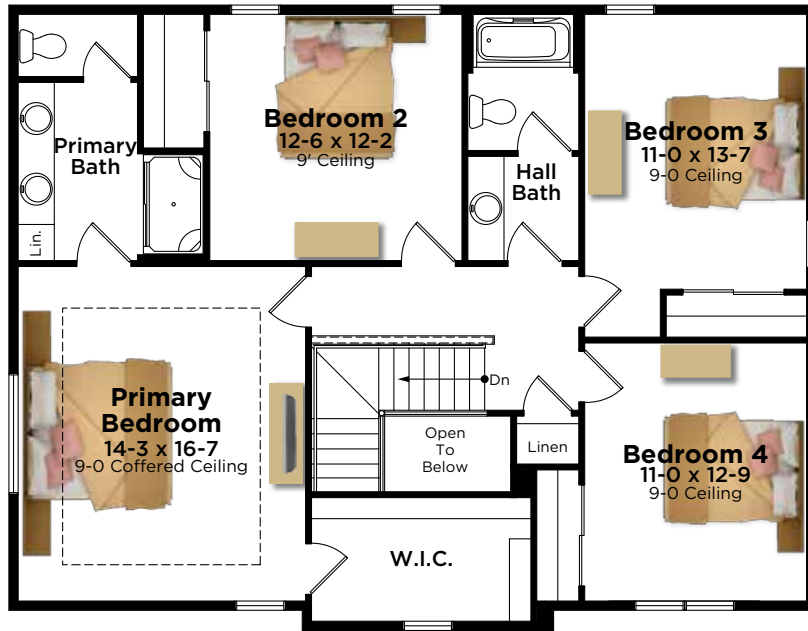

The Elise Plan 2404

2-Story | 2,404 Sq. Ft. | 4 Bedroom | 2.5 Bathroom

ARTS AND CRAFTS

AMERICANA

BIELINSKI[®]
— H O M E S —

262.542.9494 | bielinski.com

The Elise Plan 2404

2-Story | 2,404 Sq. Ft. | 4 Bedroom | 2.5 Bathroom

Second Floor
1,213 Square Feet

57'-0"

39'-0"

First Floor
1,191 Square Feet