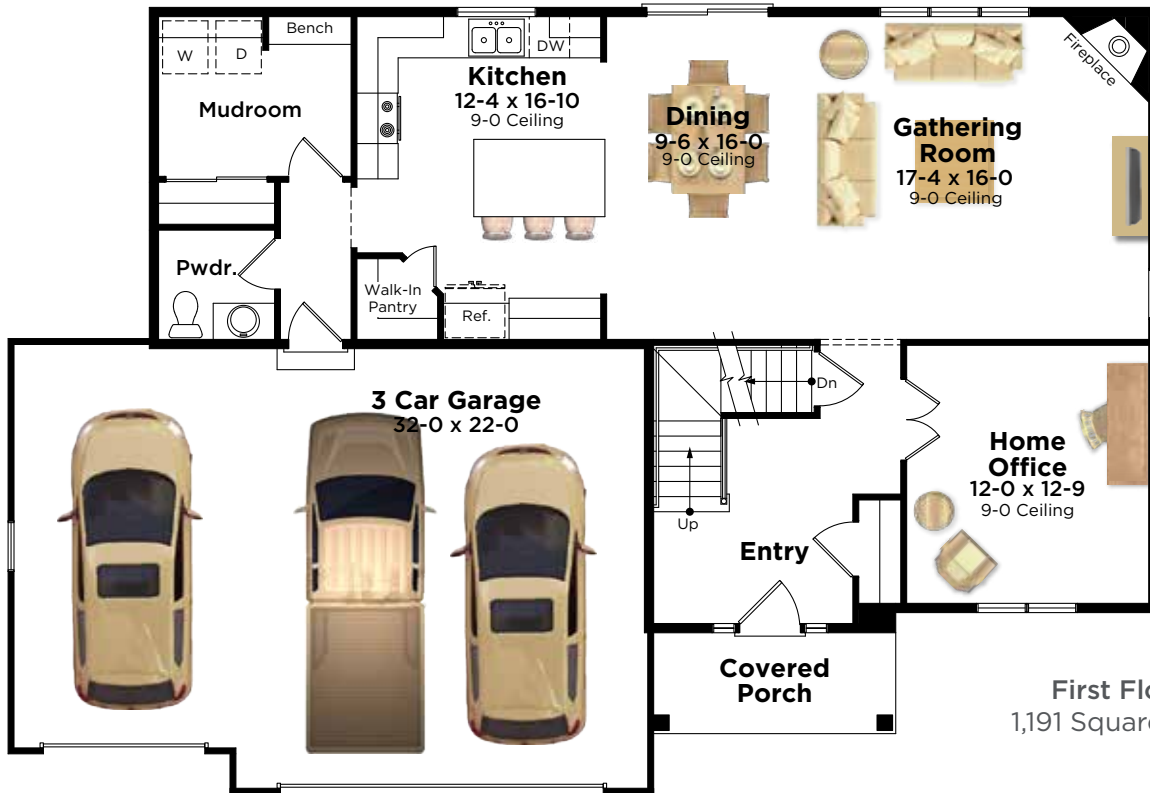

The Elise Plan 2404

2-Story | 2,404 Sq. Ft. | 4 Bedroom | 2.5 Bathroom

ARTS AND CRAFTS

AMERICANA

BIELINSKI[®]
— H O M E S —

262.542.9494 | bielinski.com

The Elise Plan 2404

2-Story | 2,404 Sq. Ft. | 4 Bedroom | 2.5 Bathroom

Second Floor
1,213 Square Feet

57'-0"

39'-0"

First Floor
1,191 Square Feet