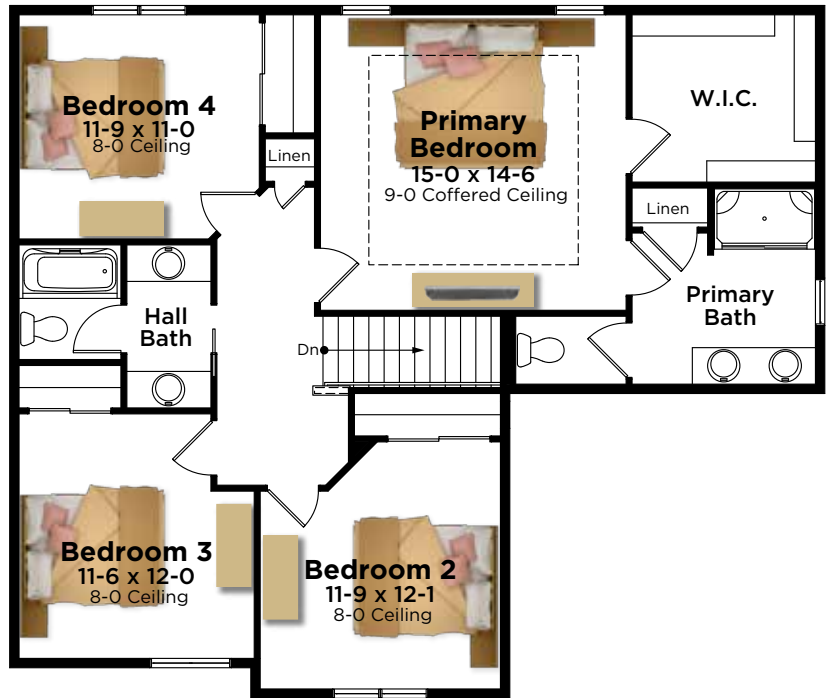

HARMONY SERIES

The Francesca Plan 2407

2-Story | 2,407 Sq. Ft. | 4 Bedroom | 2.5 Bathroom

ARTS AND CRAFTS

FRENCH COUNTRY

TRANSITIONAL

BIELINSKI[®]
— H O M E S —

262.542.9494 | bielinski.com

The Francesca Plan 2407

2-Story | 2,407 Sq. Ft. | 4 Bedroom | 2.5 Bathroom

Second Floor
1,111 Square Feet

First Floor
1,296 Square Feet

All dimensions are approximate. Builder reserves the right to make changes without notice or obligation. Features shown may not be included in price. | 03.2022