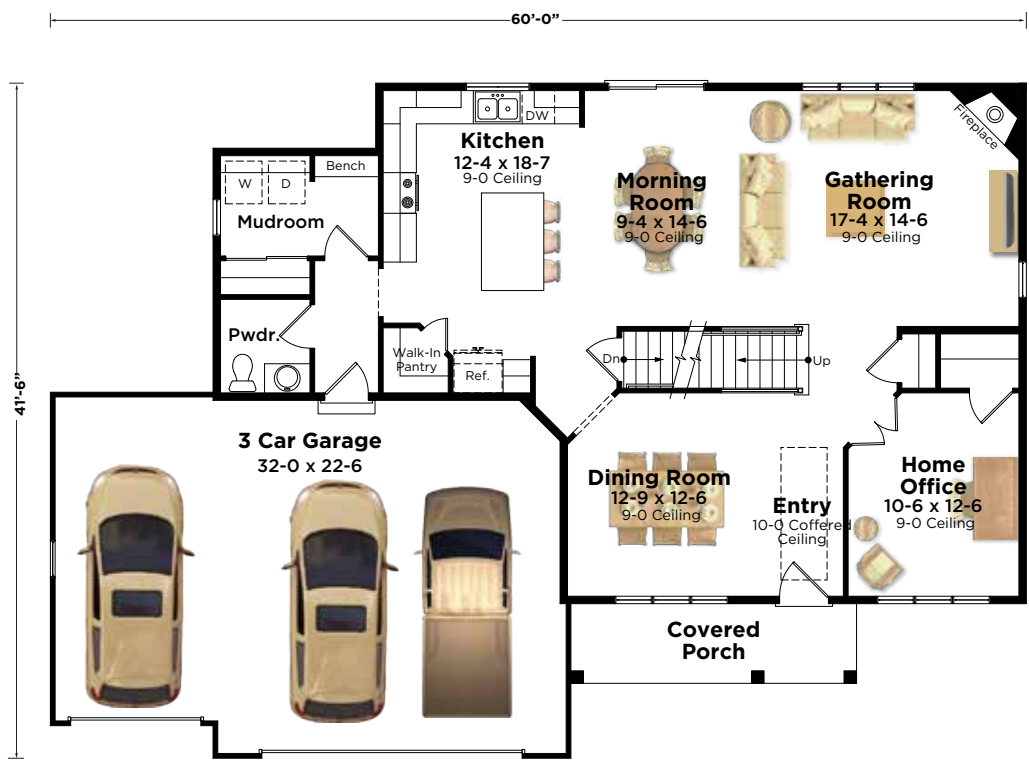

HARMONY SERIES

The Francesca Plan 2407

2-Story | 2,407 Sq. Ft. | 4 Bedroom | 2.5 Bathroom

ARTS AND CRAFTS

FRENCH COUNTRY

TRANSITIONAL

BIELINSKI[®]
— H O M E S —

262.542.9494 | bielinski.com

The Francesca Plan 2407

2-Story | 2,407 Sq. Ft. | 4 Bedroom | 2.5 Bathroom

Second Floor
1,111 Square Feet

First Floor
1,296 Square Feet

All dimensions are approximate. Builder reserves the right to make changes without notice or obligation. Features shown may not be included in price. | 03.2022