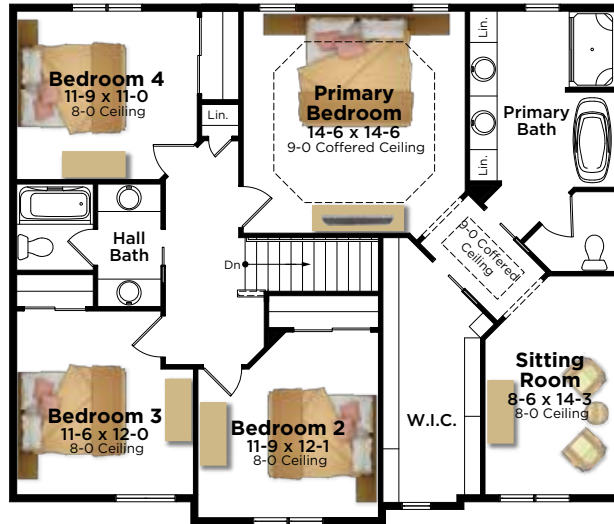

# The Francesca Plan 2618

2-Story | 2,618 Sq. Ft. | 4 Bedroom | 2.5 Bathroom

AMERICANA

ARTS AND CRAFTS

TRANSITIONAL

**BIELINSKI**<sup>®</sup>  
— H O M E S —

262.542.9494 | [bielinski.com](http://bielinski.com)

**The Francesca Plan 2618**

2-Story | 2,618 Sq. Ft. | 4 Bedroom | 2.5 Bathroom

60'-0"

**OPTIONS & UPGRADES**

- 3-Car Garage

All dimensions are approximate. Builder reserves the right to make changes without notice or obligation. Features shown may not be included in price. | 03.2022