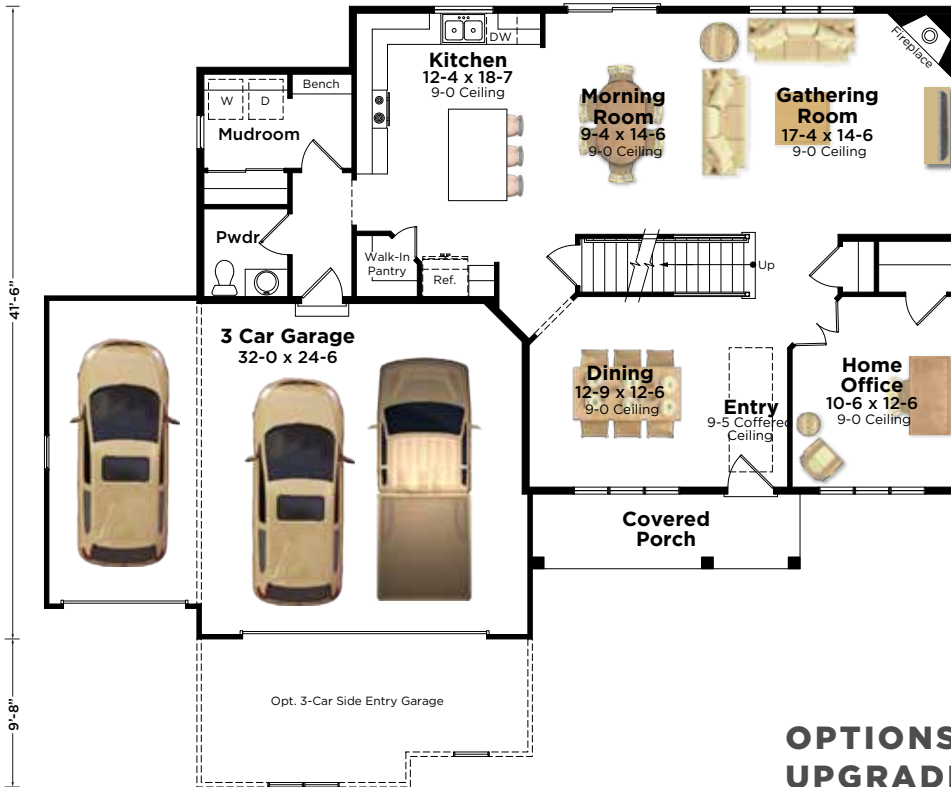

# The Francesca Plan 2618

2-Story | 2,618 Sq. Ft. | 4 Bedroom | 2.5 Bathroom

AMERICANA

ARTS AND CRAFTS

TRANSITIONAL

**BIELINSKI**<sup>®</sup>  
— H O M E S —

262.542.9494 | [bielinski.com](http://bielinski.com)

**The Francesca Plan 2618**

2-Story | 2,618 Sq. Ft. | 4 Bedroom | 2.5 Bathroom

60'-0"

**OPTIONS & UPGRADES**

- 3-Car Garage

All dimensions are approximate. Builder reserves the right to make changes without notice or obligation. Features shown may not be included in price. | 03.2022