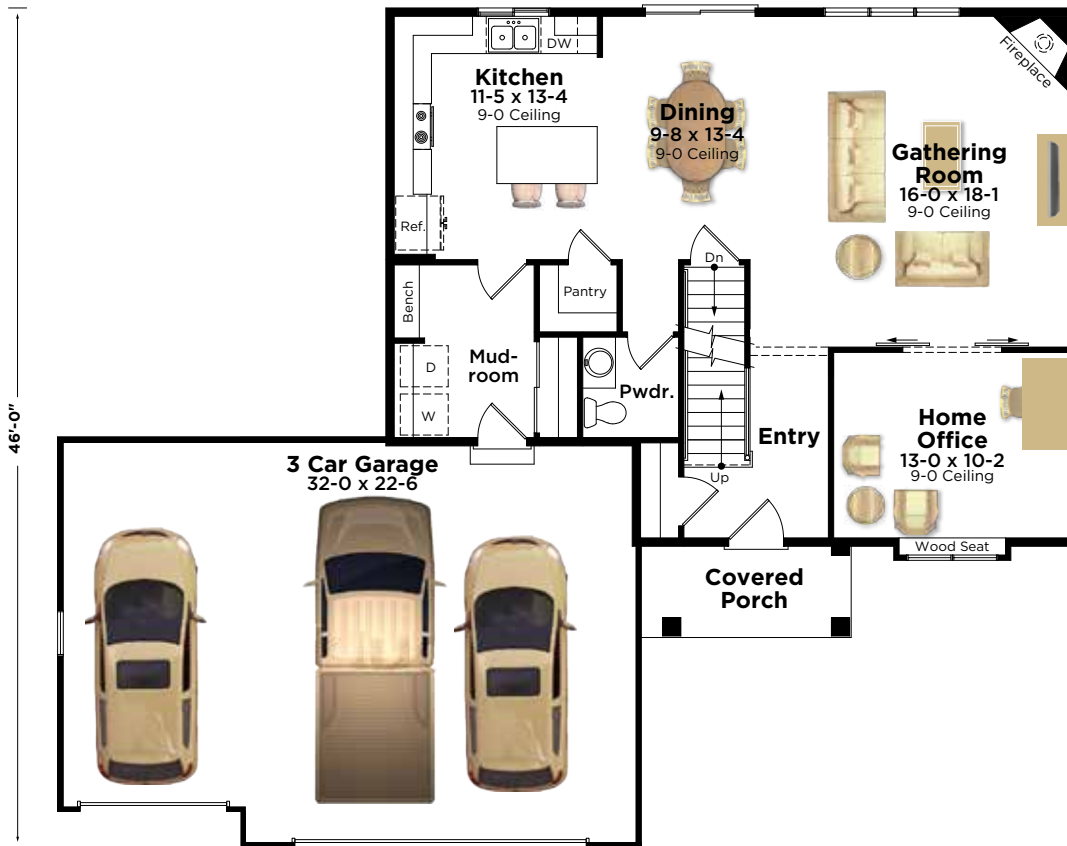

# The Hailey Plan 2200

2-Story | 2,200 Sq. Ft. | 4 Bedroom | 2.5 Bathroom

ARTS AND CRAFTS

FRENCH COUNTRY

**BIELINSKI**<sup>®</sup>  
— H O M E S —

262.542.9494 | [bielinski.com](http://bielinski.com)

**The Hailey Plan 2200**

2-Story | 2,200 Sq. Ft. | 4 Bedroom | 2.5 Bathroom

**Second Floor**  
1,153 Square Feet

56'-0"

**First Floor**  
1,047 Square Feet

46'-0"