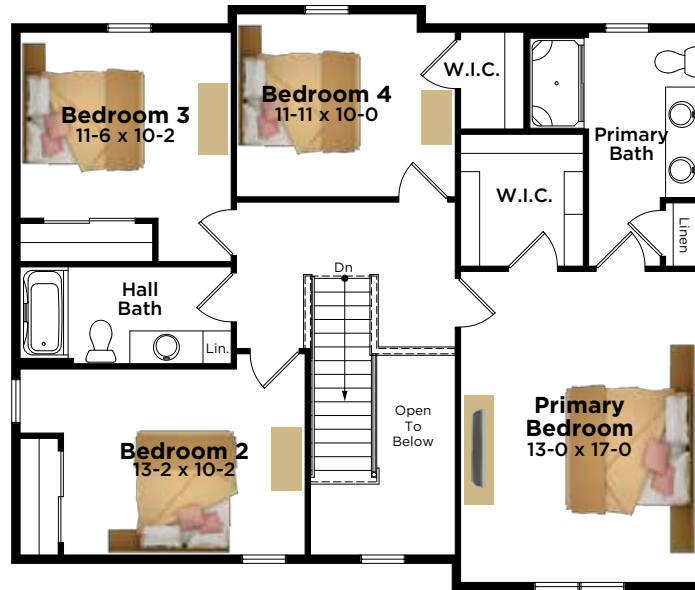

# The Hailey Plan 2200

2-Story | 2,200 Sq. Ft. | 4 Bedroom | 2.5 Bathroom

ARTS AND CRAFTS

FRENCH COUNTRY

**BIELINSKI**<sup>®</sup>  
— H O M E S —

262.542.9494 | [bielinski.com](http://bielinski.com)

**The Hailey Plan 2200**

2-Story | 2,200 Sq. Ft. | 4 Bedroom | 2.5 Bathroom

**Second Floor**  
1,153 Square Feet

56'-0"

**First Floor**  
1,047 Square Feet

46'-0"