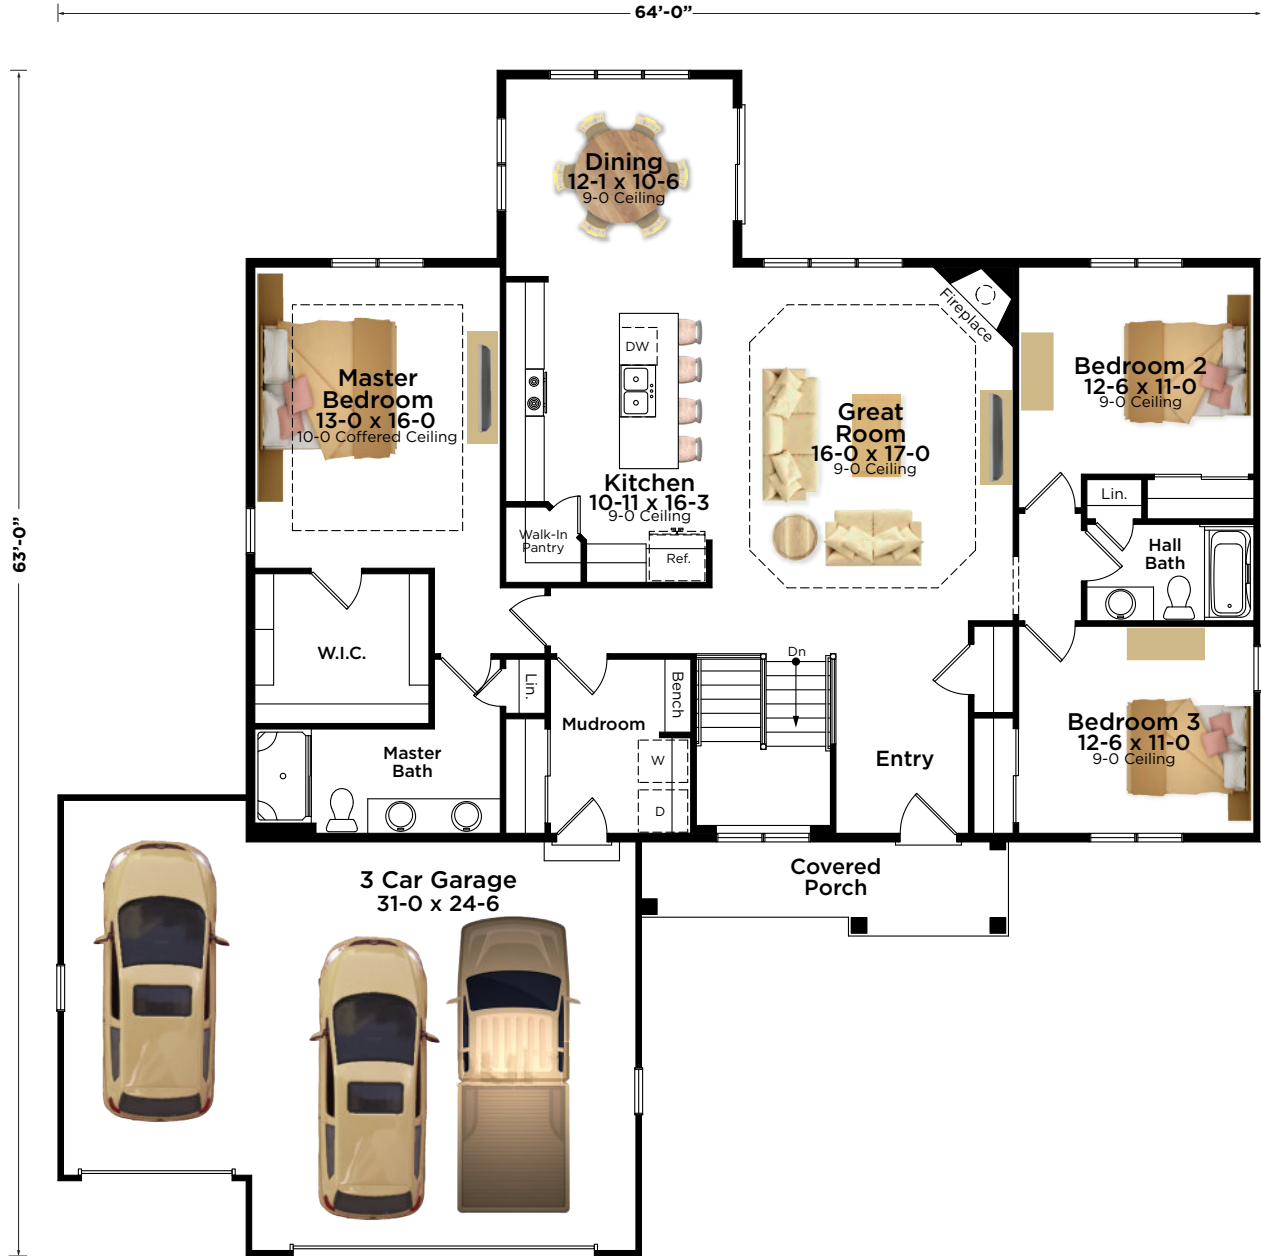

THE HANNAH

PLAN 1804

Ranch | 1,804 sq ft | 3 bedrooms | 2 baths

ARTS AND CRAFTS

MODERN PRAIRIE

TRANSITIONAL

BIELINSKI[®]
— H O M E S —

262.542.9494 | bielinski.com

THE HANNAH

PLAN 1804

The Hannah, Plan #1804

1,804 Square Feet