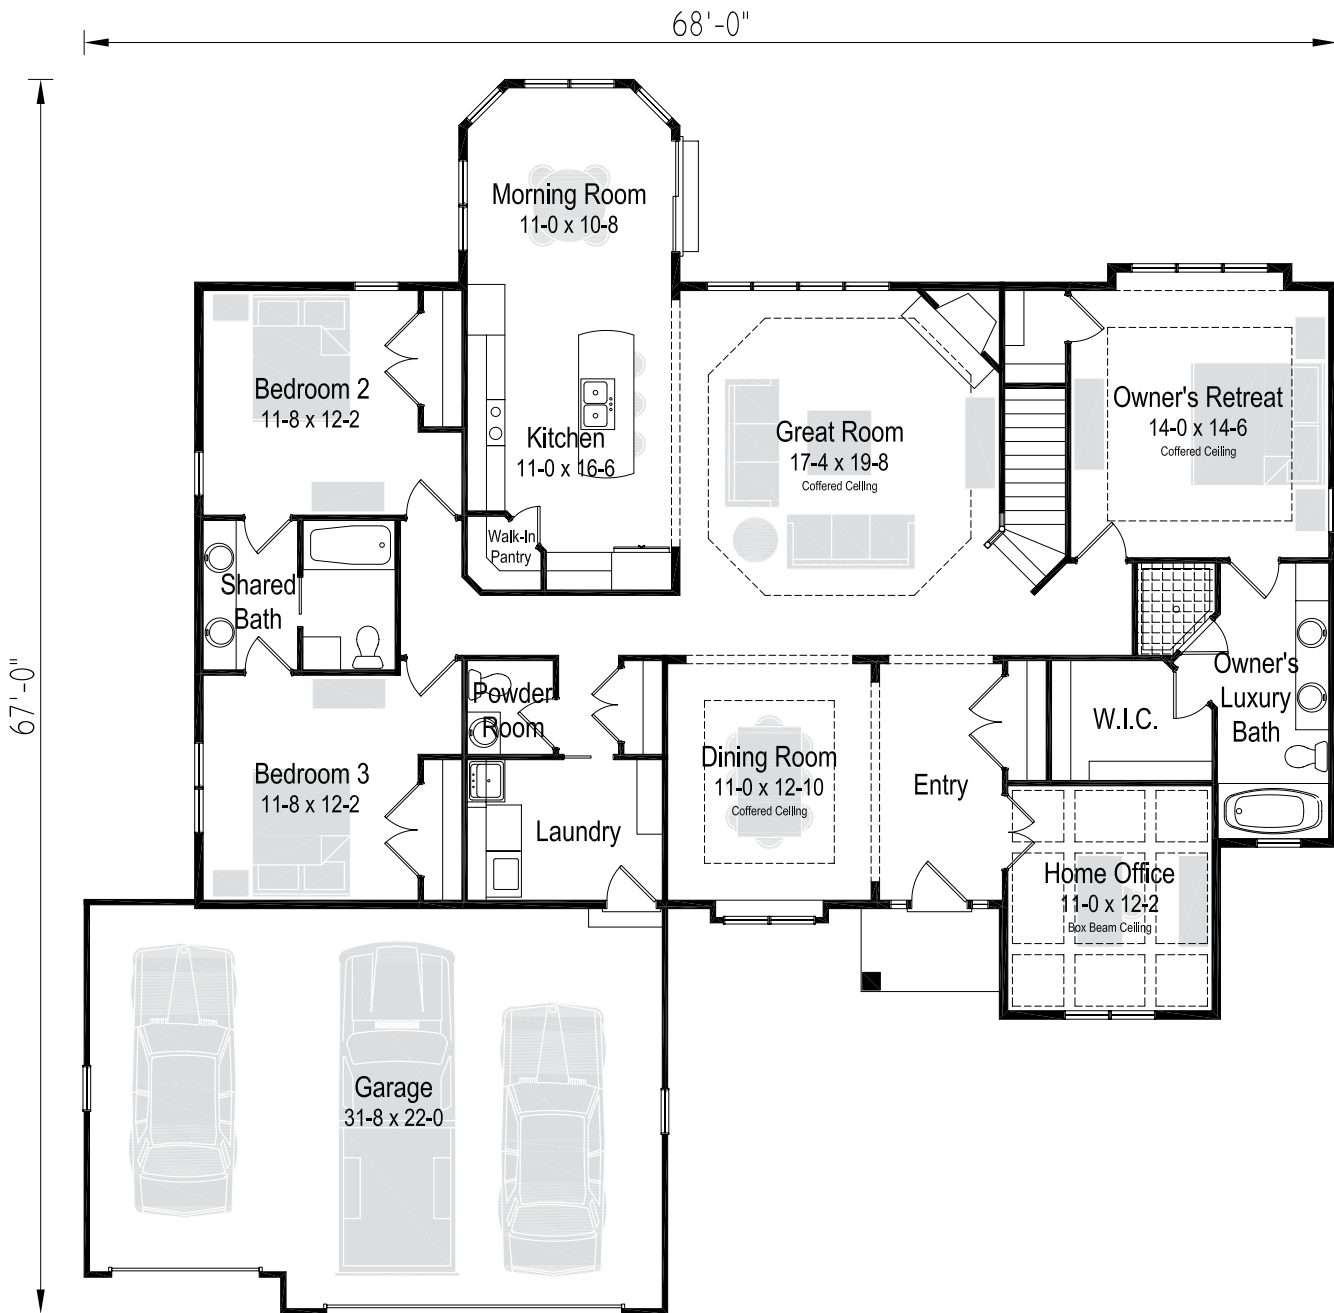

PREMIERE SERIES

The Independence

Plan 2302

Ranch • 2,302 sq ft • 3 Bedroom • 2.5 Bath

French Manor

BIELINSKI[™]
— HOMES —

262.542.9494 • bielinski.com

The Independence

Plan 2302

Ranch • 2,302 sq ft • 3 Bedroom • 2.5 Bath

BIELINSKI[™]
HOMES

All dimensions are approximate. Builder reserves the right to make changes without notice or obligation. Features shown may not be included in price.
©2016 Bielinski Homes, Inc.