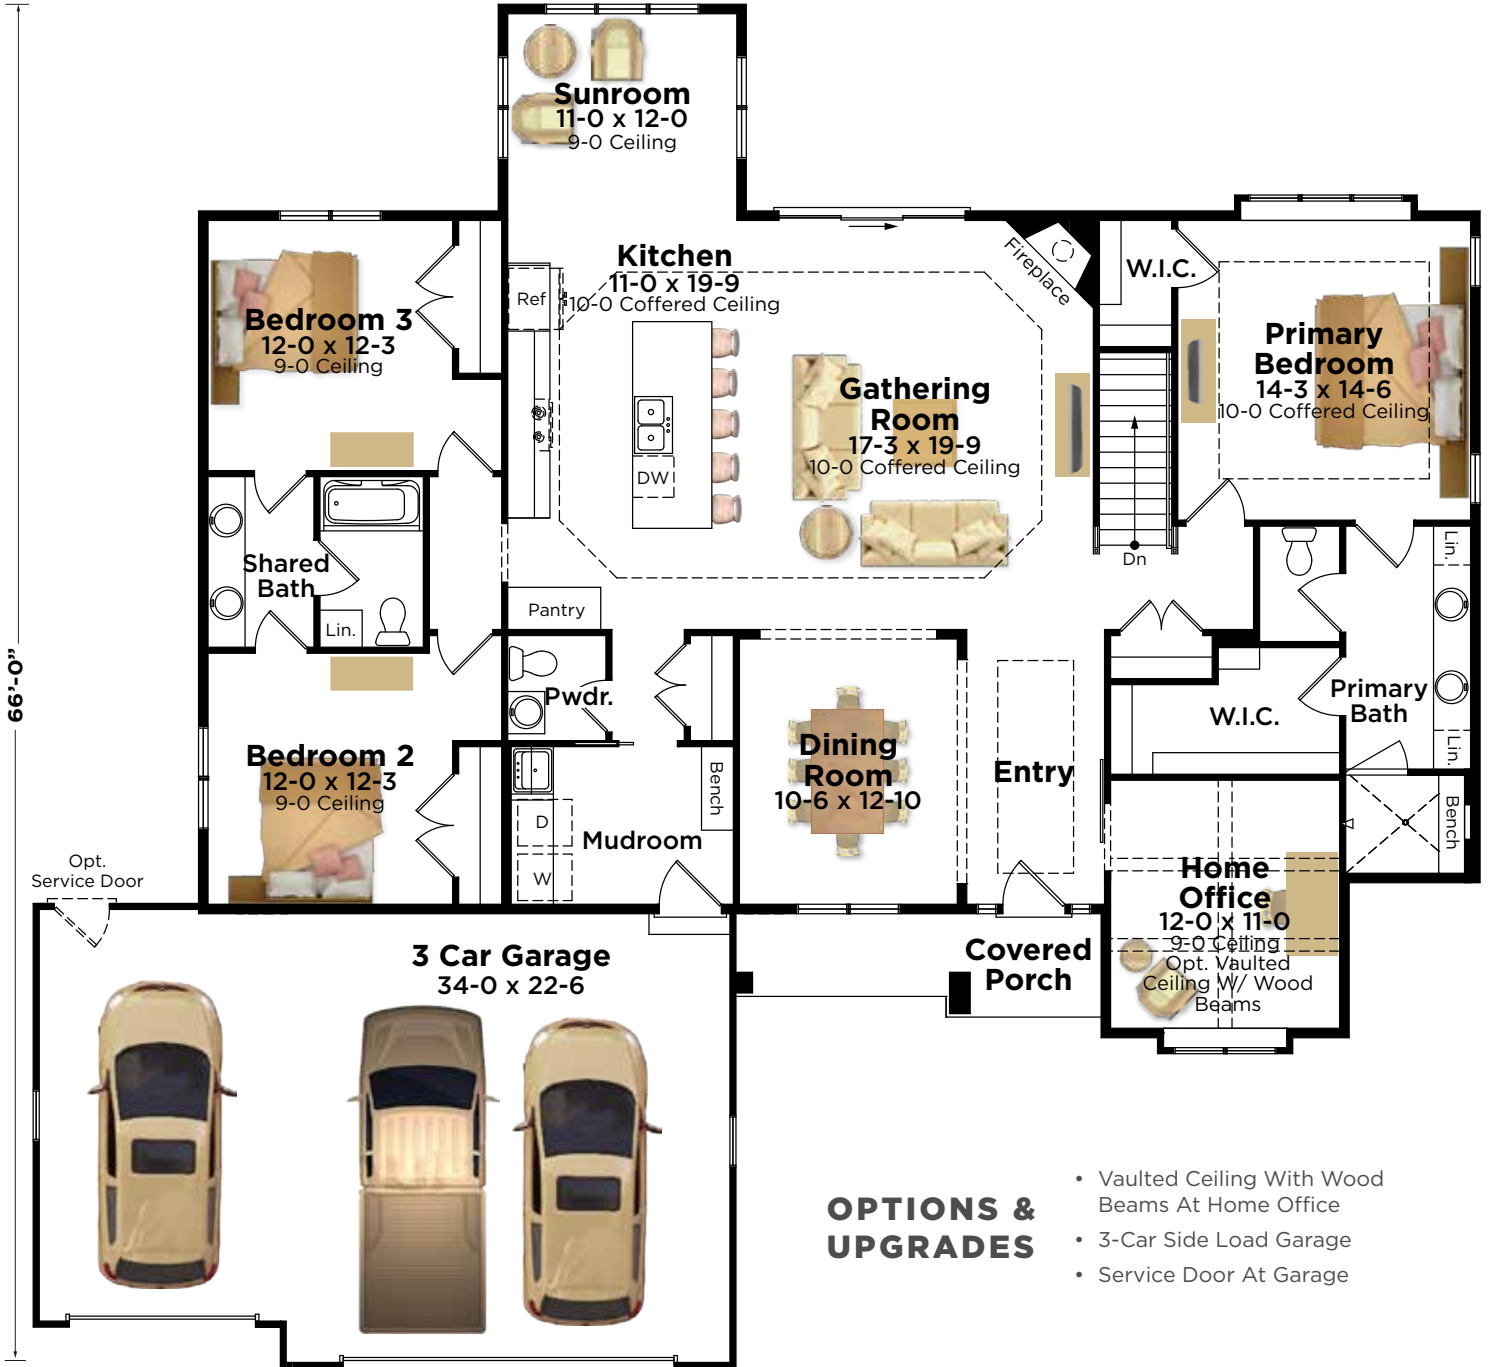

PREMIERE SERIES

The Isabel Plan 2300

Ranch | 2,300 Sq. Ft. | 3 Bedroom | 2.5 Bathroom

AMERICANA

MODERN PRAIRIE

TRANSITIONAL

BIELINSKI[®]
— H O M E S —

262.542.9494 | bielinski.com

The Isabel Plan 2300

Ranch | 2,300 Sq. Ft. | 3 Bedroom | 2.5 Bathroom

70'-0"

OPTIONS & UPGRADES

- Vaulted Ceiling With Wood Beams At Home Office
- 3-Car Side Load Garage
- Service Door At Garage