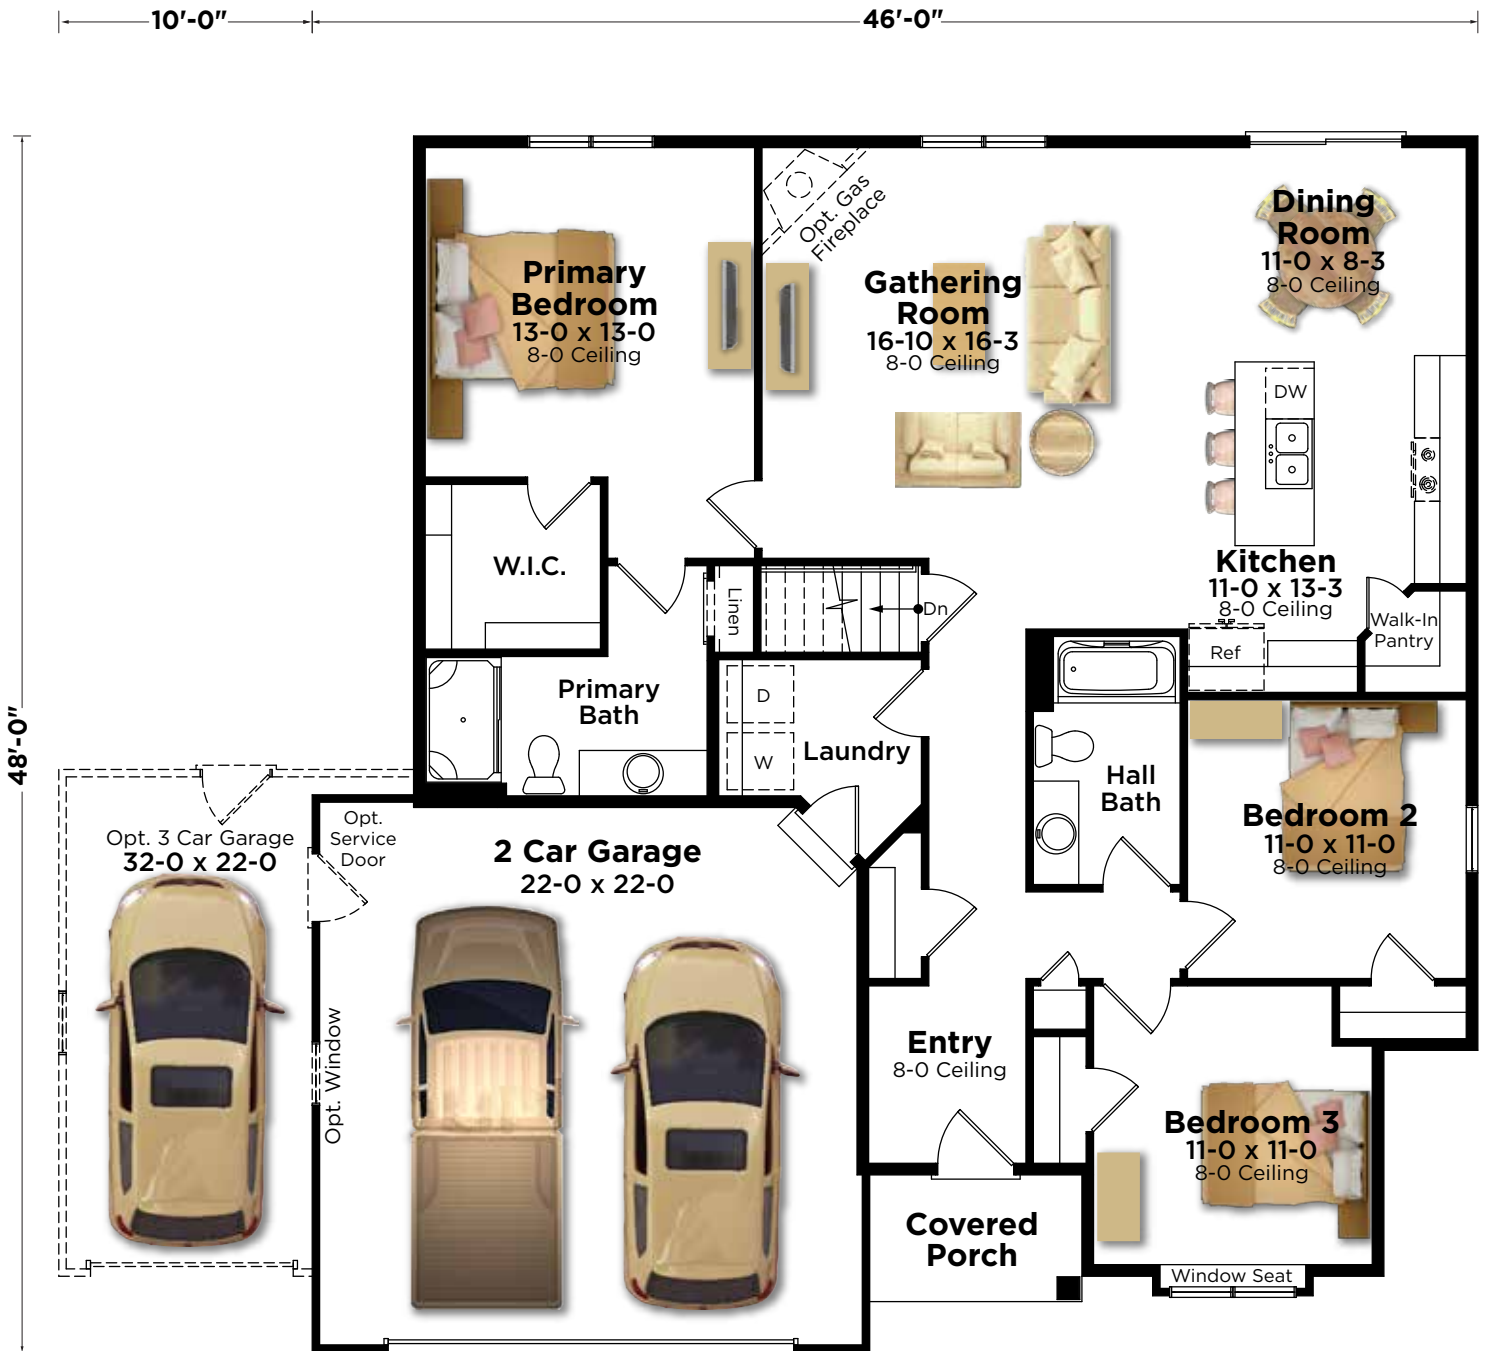

INNOVATOR SERIES

The Lauren Plan 1500

Ranch | 1,500 Sq. Ft. | 3 Bedroom | 2 Bathroom

TRANSITIONAL

BIELINSKI[®]
— H O M E S —

262.542.9494 | bielinski.com

The Lauren Plan 1500

Ranch | 1,500 Sq. Ft. | 3 Bedroom | 2 Bathroom

OPTIONS & UPGRADES

- Gas Fireplace
- 3-Car Garage
- Service Door At Garage
- Window At Garage