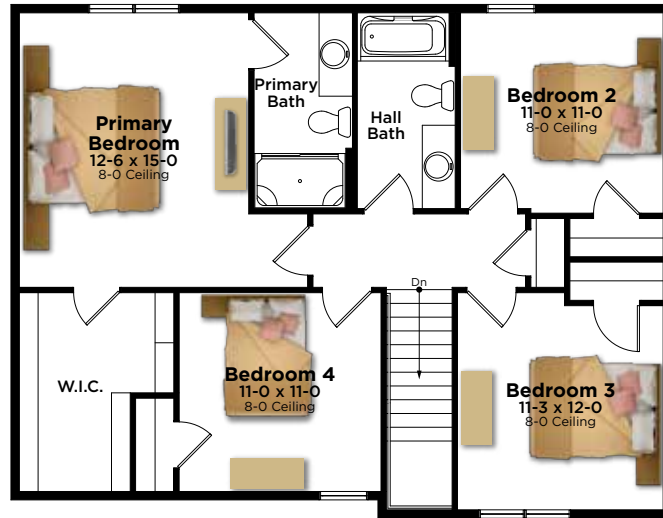

INNOVATOR SERIES

The Madison Plan 1806

2-Story | 1,806 Sq. Ft. | 4 Bedroom | 2.5 Bathroom

TRANSITIONAL

BIELINSKI[®]
— H O M E S —

262.542.9494 | bielinski.com

The Madison Plan 1806

2-Story | 1,806 Sq. Ft. | 4 Bedroom | 2.5 Bathroom

Second Floor
988 Square Feet

First Floor
818 Square Feet

OPTIONS & UPGRADES

- Gas Fireplace
- Window At Gathering Room
- 3-Car Garage
- Service Door At Garage
- Window At Garage