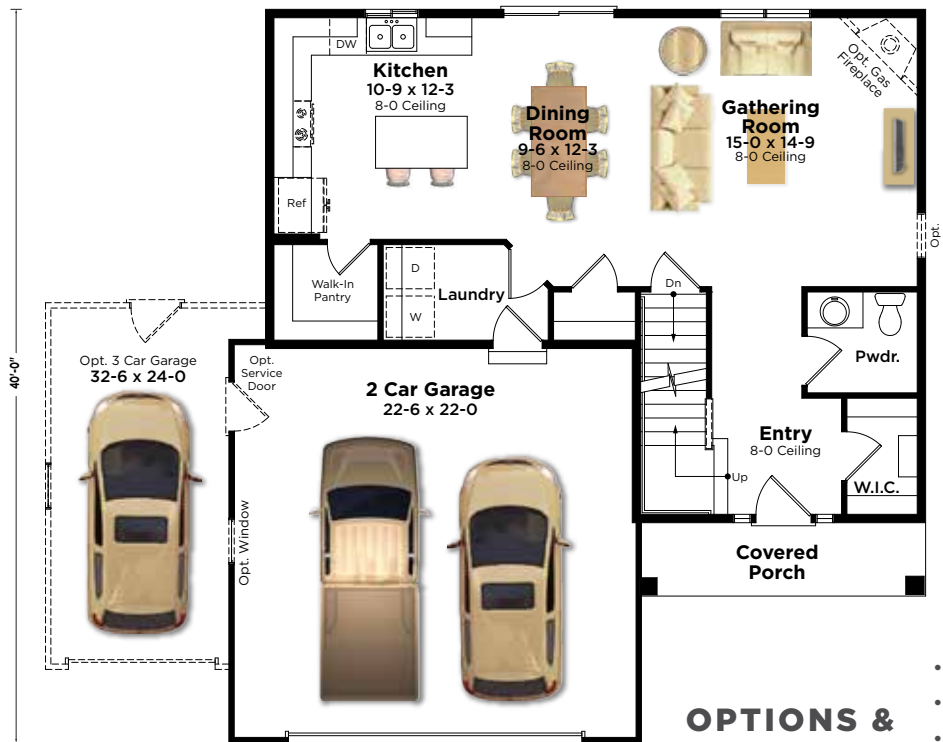

INNOVATOR SERIES

The Madison Plan 1806

2-Story | 1,806 Sq. Ft. | 4 Bedroom | 2.5 Bathroom

TRANSITIONAL

BIELINSKI[®]
— H O M E S —

262.542.9494 | bielinski.com

The Madison Plan 1806

2-Story | 1,806 Sq. Ft. | 4 Bedroom | 2.5 Bathroom

Second Floor
988 Square Feet

First Floor
818 Square Feet

OPTIONS & UPGRADES

- Gas Fireplace
- Window At Gathering Room
- 3-Car Garage
- Service Door At Garage
- Window At Garage