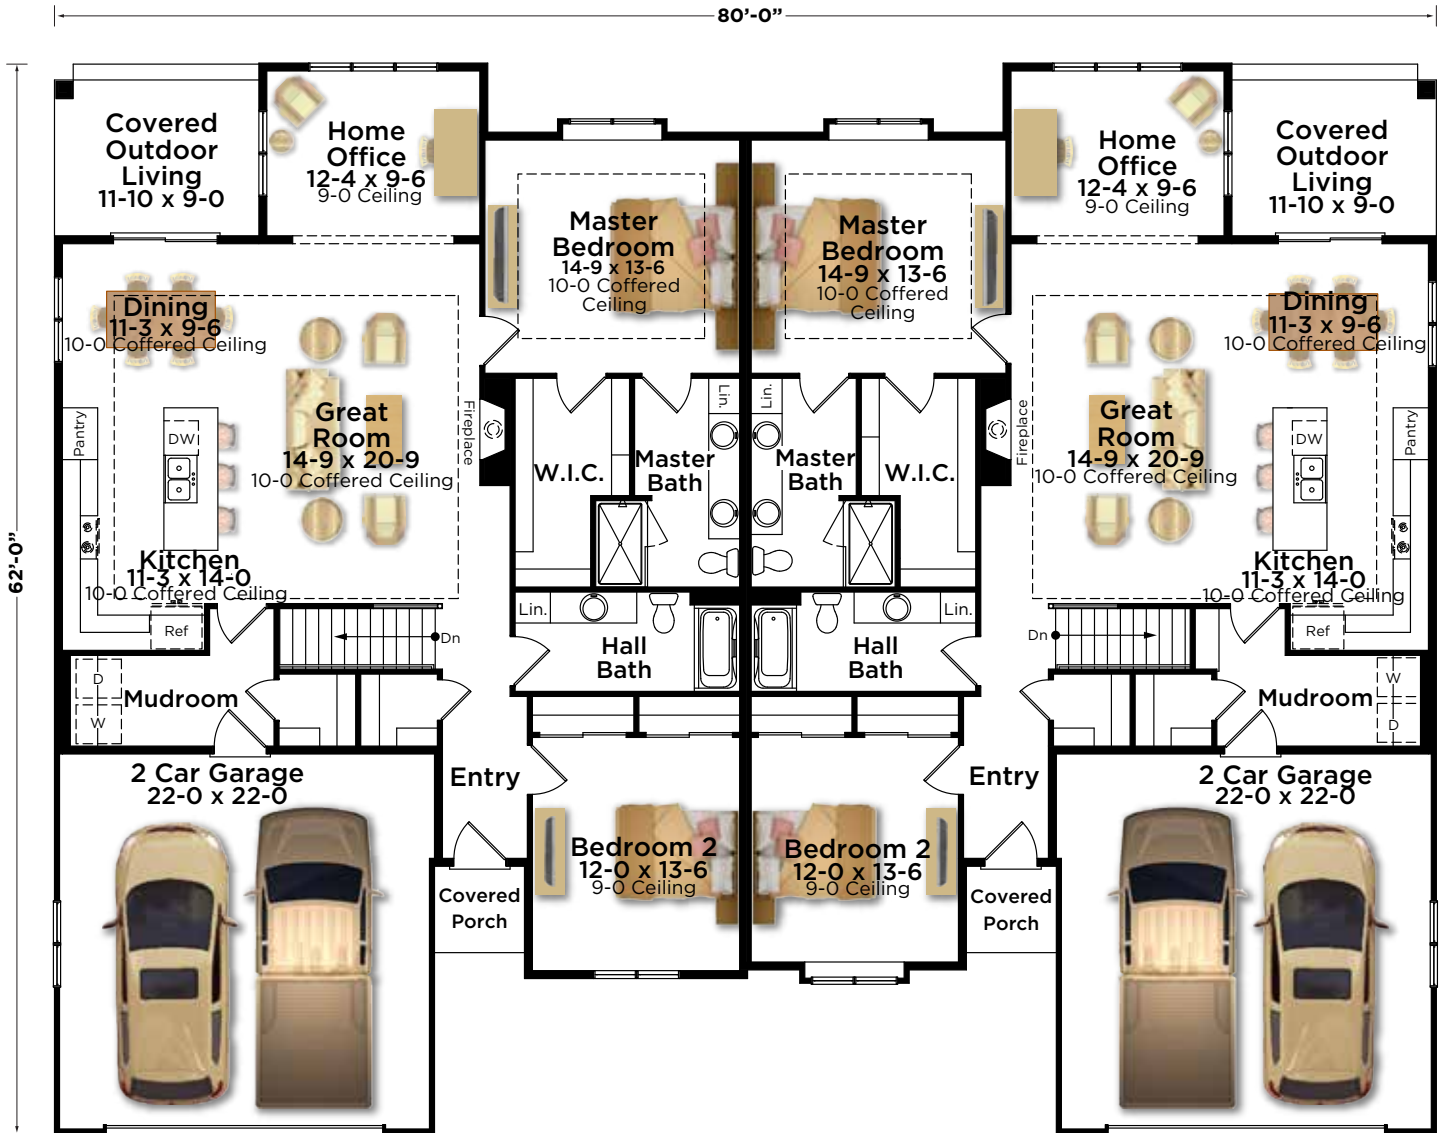

# The Olivia Plan 1616

Ranch | 1,616 sq ft | 2 bedroom | 2 bath

FRENCH COUNTRY A in COBBLESTONE

FRENCH COUNTRY B in GRAY SLATE

**BIELINSKI**<sup>®</sup>  
— H O M E S —

262.542.9494 | [bielinski.com](http://bielinski.com)

The Olivia Plan 1616

Ranch | 1,616 sq ft | 2 bedroom | 2 bath

**UNIVERSAL DESIGN FEATURES**

- No-step entry at garage
- Wide hallways and doorways
- Levered passage door handles
- Low threshold shower at master bath
- Two-in-one detachable shower head at master bath
- Comfort height toilets with elongated bowls at all baths