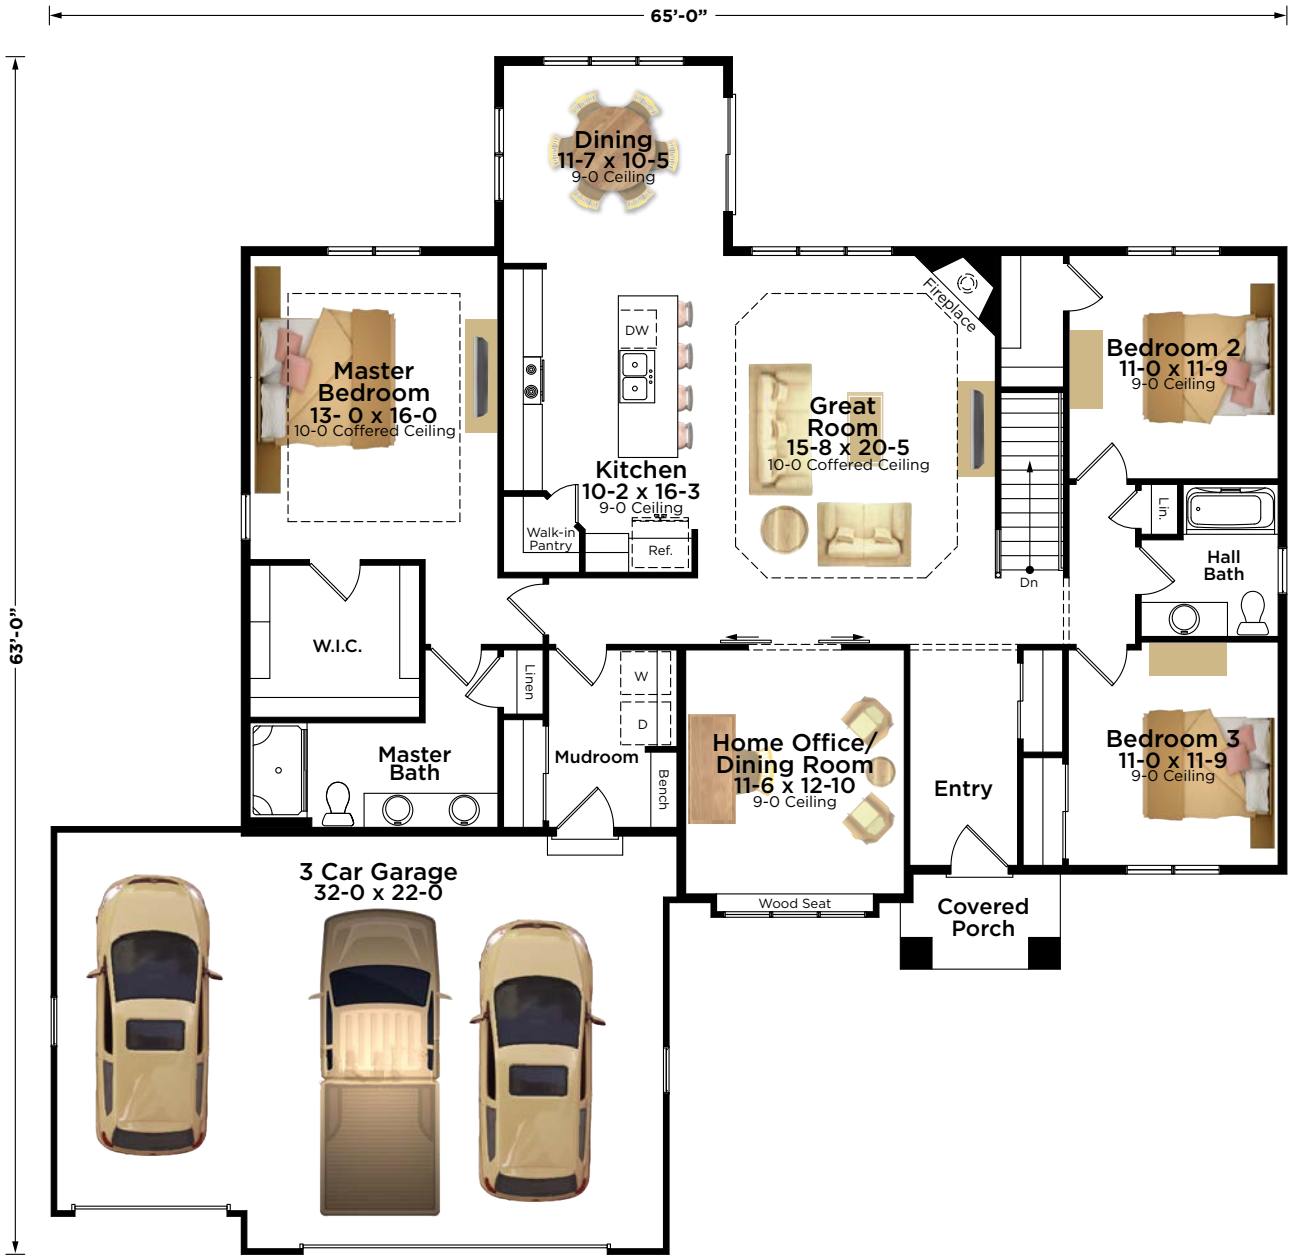

B

THE PEYTON

PLAN 1913

Ranch | 1,913 sq ft | 3 bedrooms | 2 baths

FRENCH COUNTRY

MODERN PRAIRIE

TRANSITIONAL

BIELINSKI[®]
— H O M E S —

262.542.9494 | bielinski.com

THE PEYTON
PLAN 1913

The Peyton, Plan #1913
1913 Square Feet