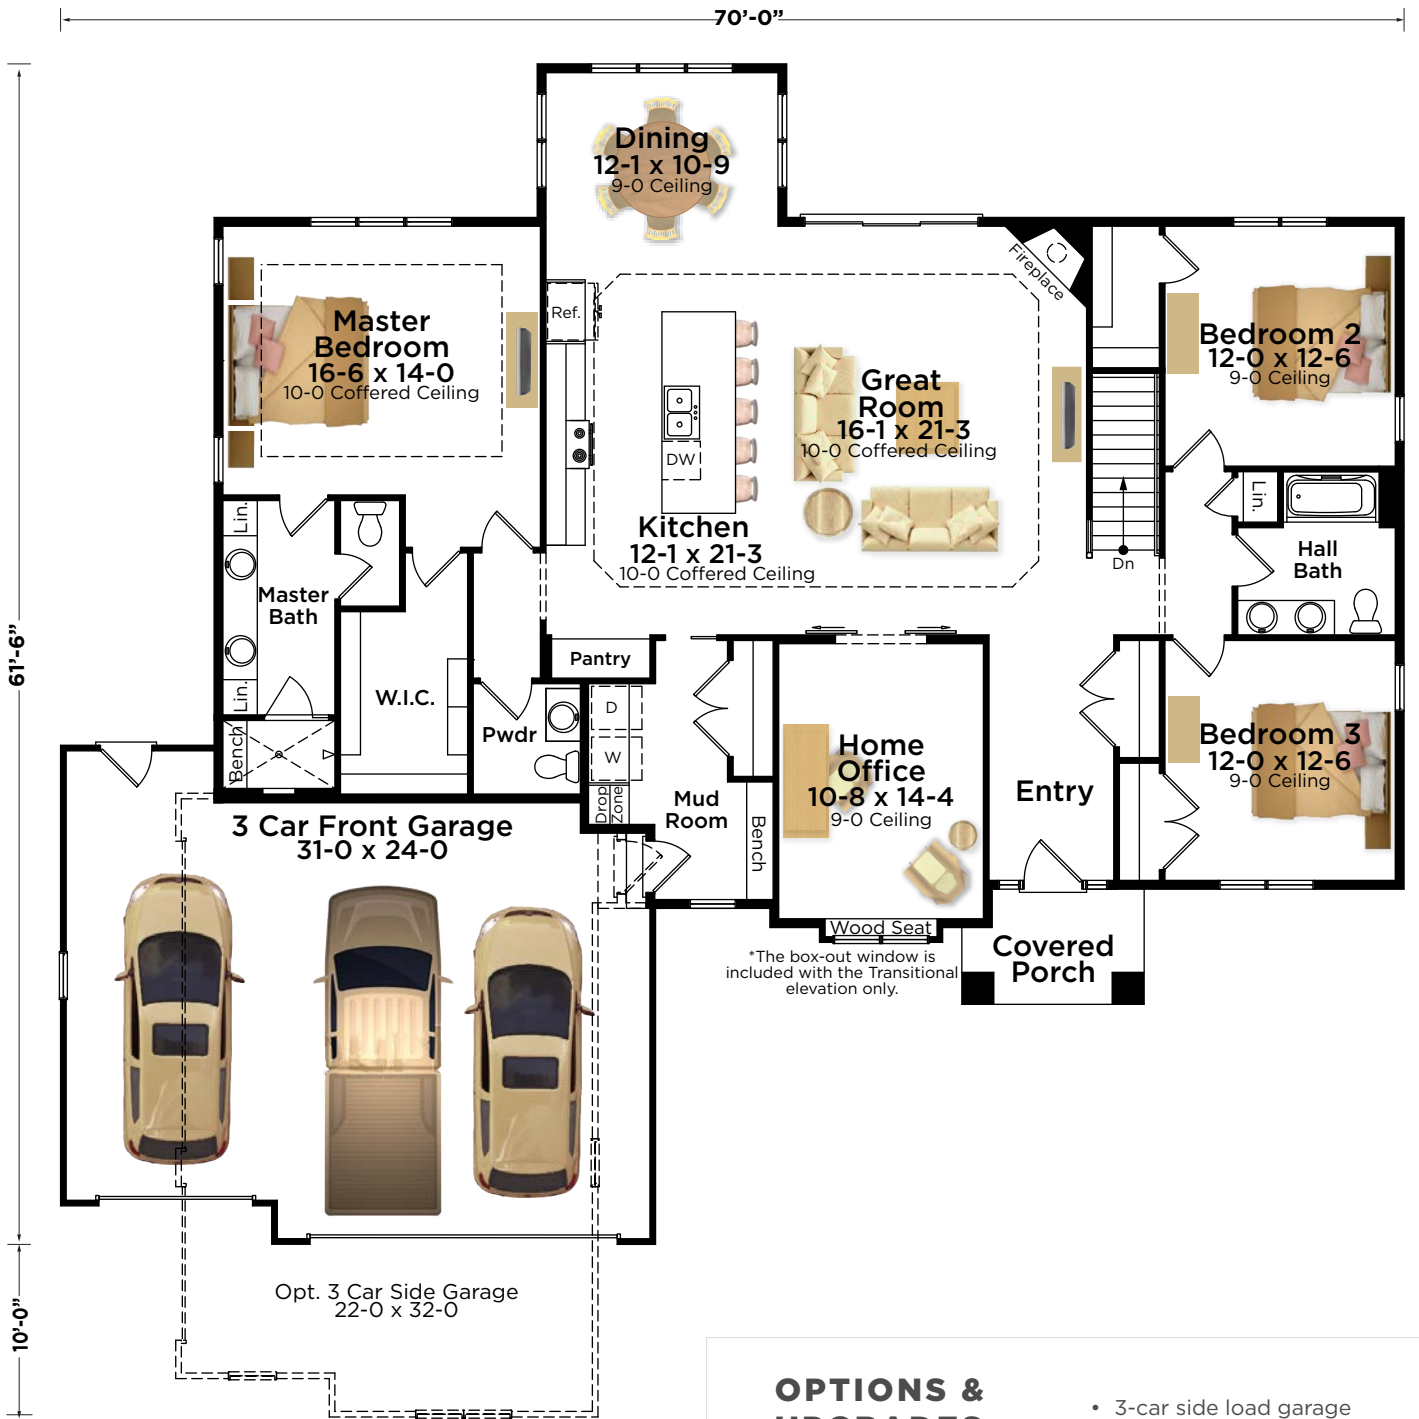

PREMIERE SERIES

The Peyton Plan 2210

Ranch | 2,210 sq ft | 3 bedroom | 2.5 bath

MODERN PRAIRIE

TRANSITIONAL

BIELINSKI[®]
— H O M E S —

262.542.9494 | bielinski.com

The Peyton Plan 2210

Ranch | 2,210 sq ft | 3 bedroom | 2.5 bath

OPTIONS & UPGRADES

- 3-car side load garage