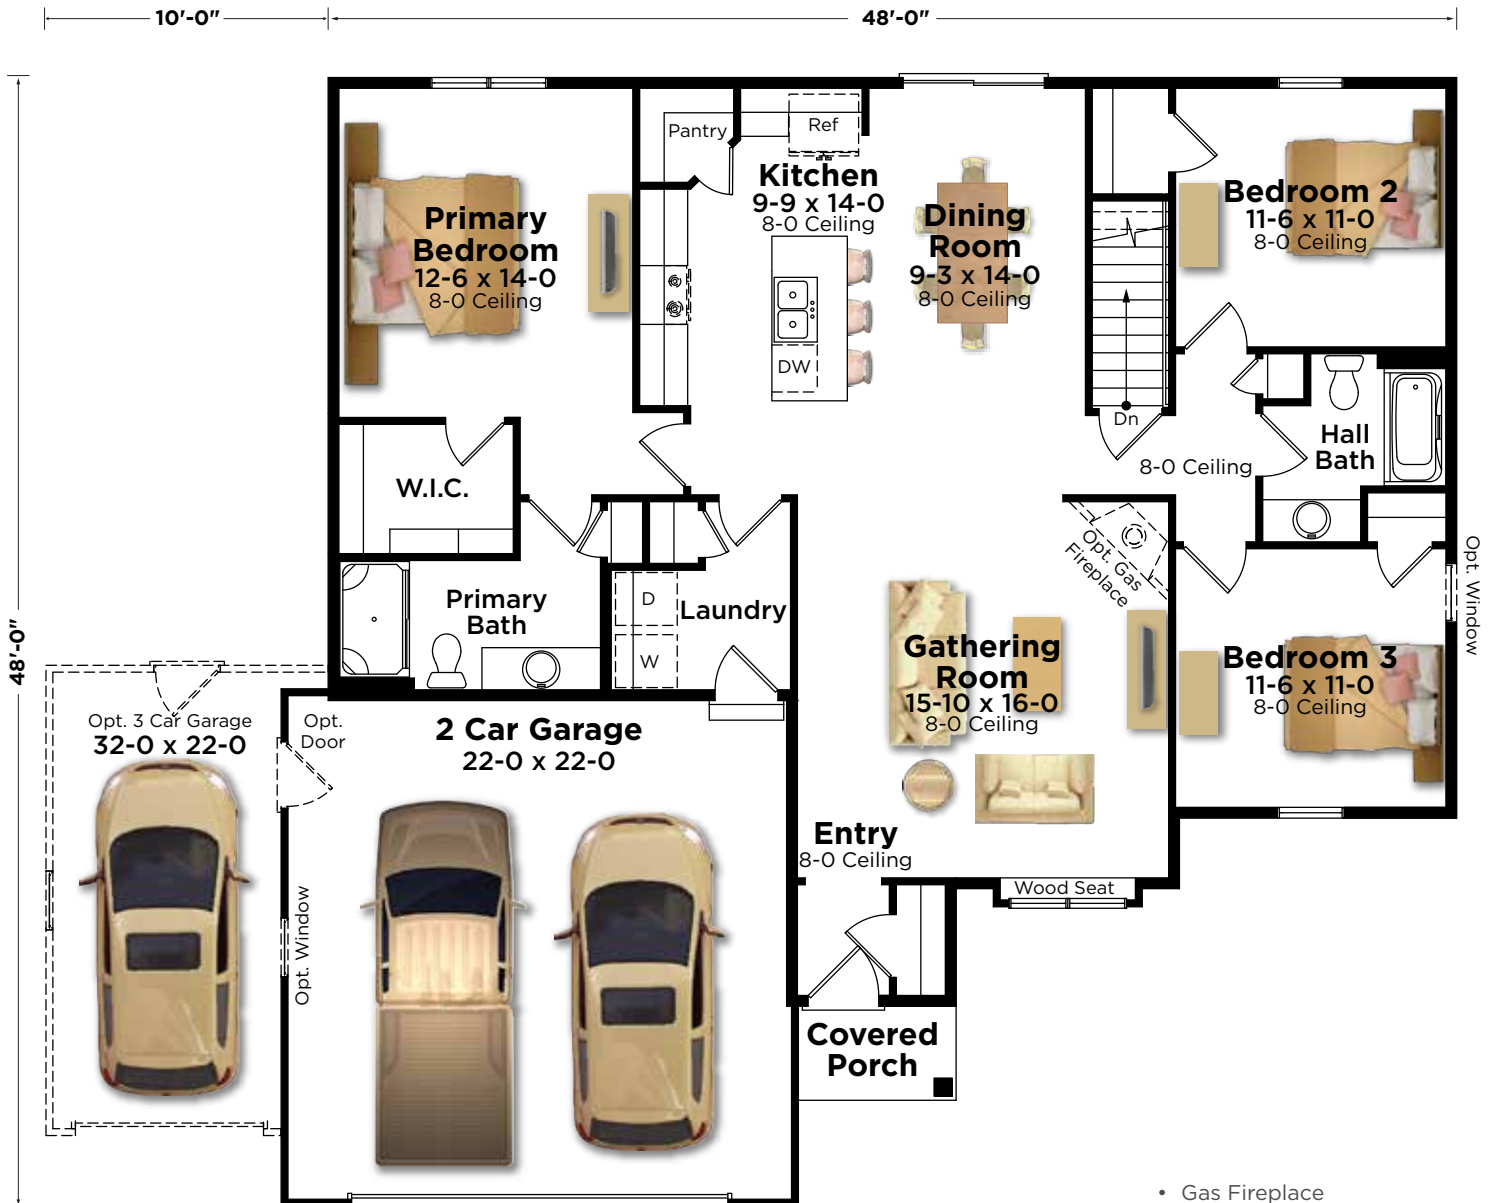

# The Rylee Plan 1500

Ranch | 1,500 Sq. Ft. | 3 Bedroom | 2 Bathroom

TRANSITIONAL

**BIELINSKI**<sup>®</sup>  
— H O M E S —

262.542.9494 | [bielinski.com](http://bielinski.com)

**The Rylee Plan 1500**

Ranch | 1,500 Sq. Ft. | 3 Bedroom | 2 Bathroom

**OPTIONS & UPGRADES**

- Gas Fireplace
- Window At Bedroom 3
- 3-Car Garage
- Service Door At Garage
- Window At Garage