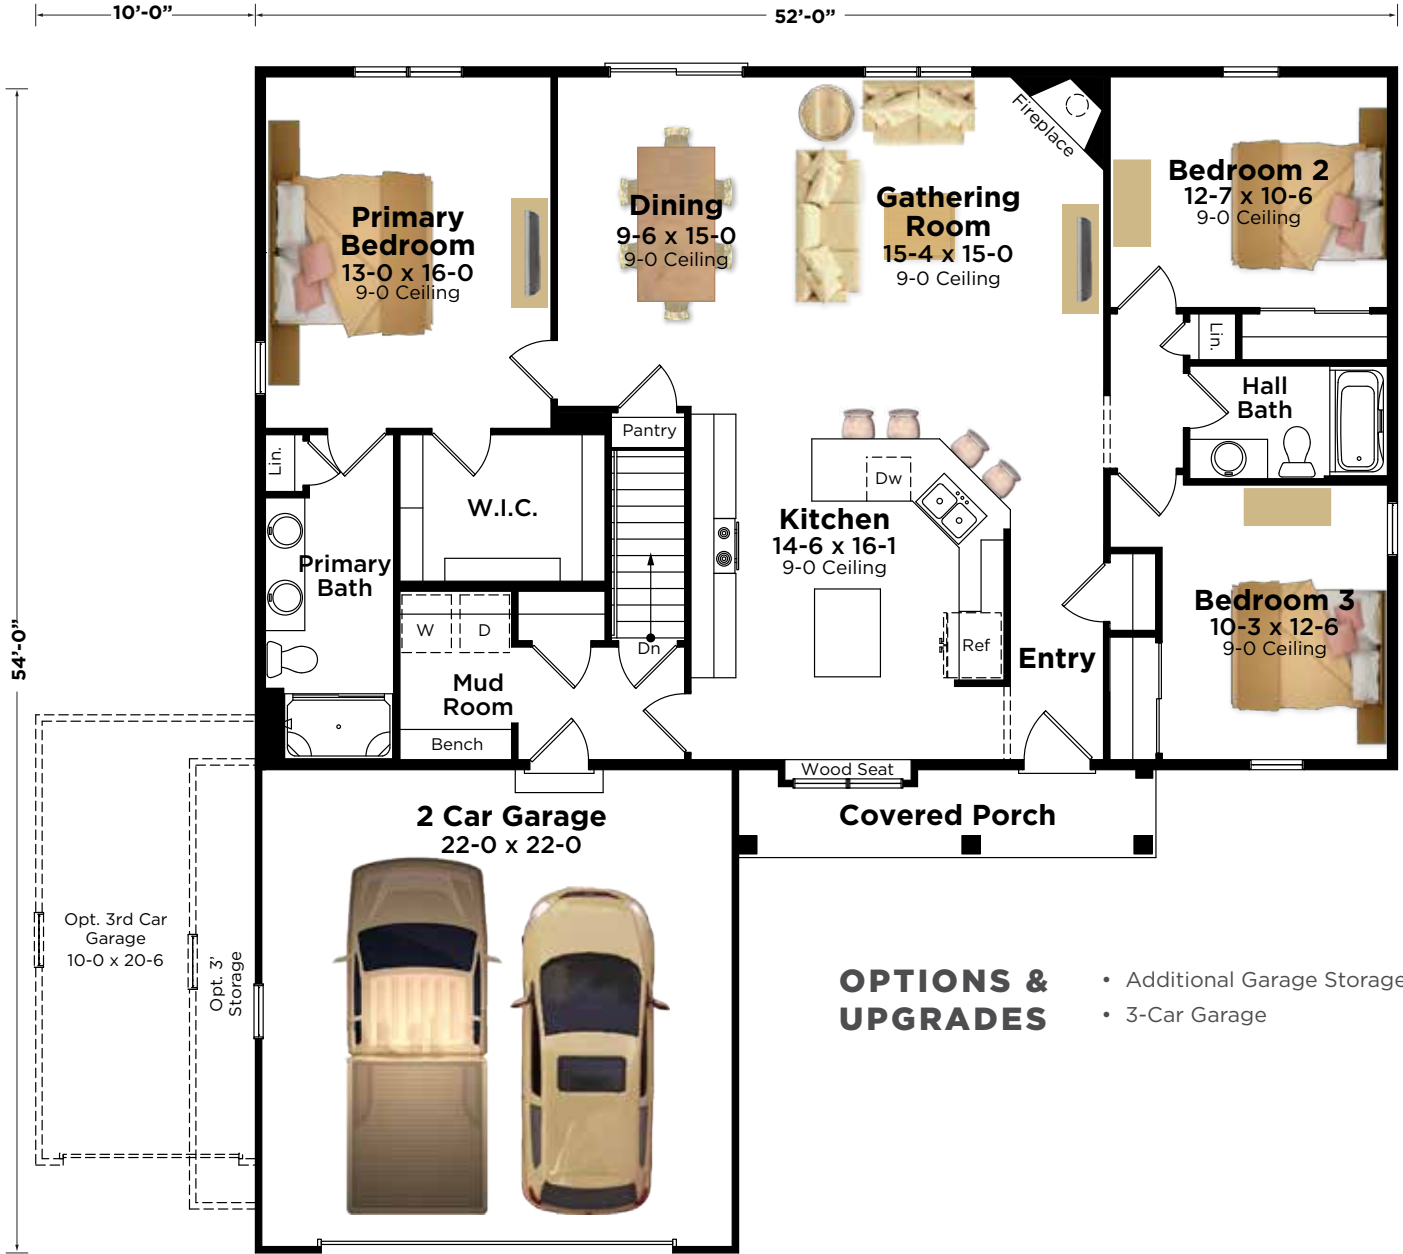

HARMONY SERIES

The Sophia Plan 1664

Ranch | 1,664 Sq. Ft. | 3 Bedroom | 2 Bathroom

AMERICANA

ARTS AND CRAFTS

TRANSITIONAL

BIELINSKI[®]
— H O M E S —

262.542.9494 | bielinski.com

The Sophia Plan 1664

Ranch | 1,664 Sq. Ft. | 3 Bedroom | 2 Bathroom

OPTIONS & UPGRADES

- Additional Garage Storage
- 3-Car Garage