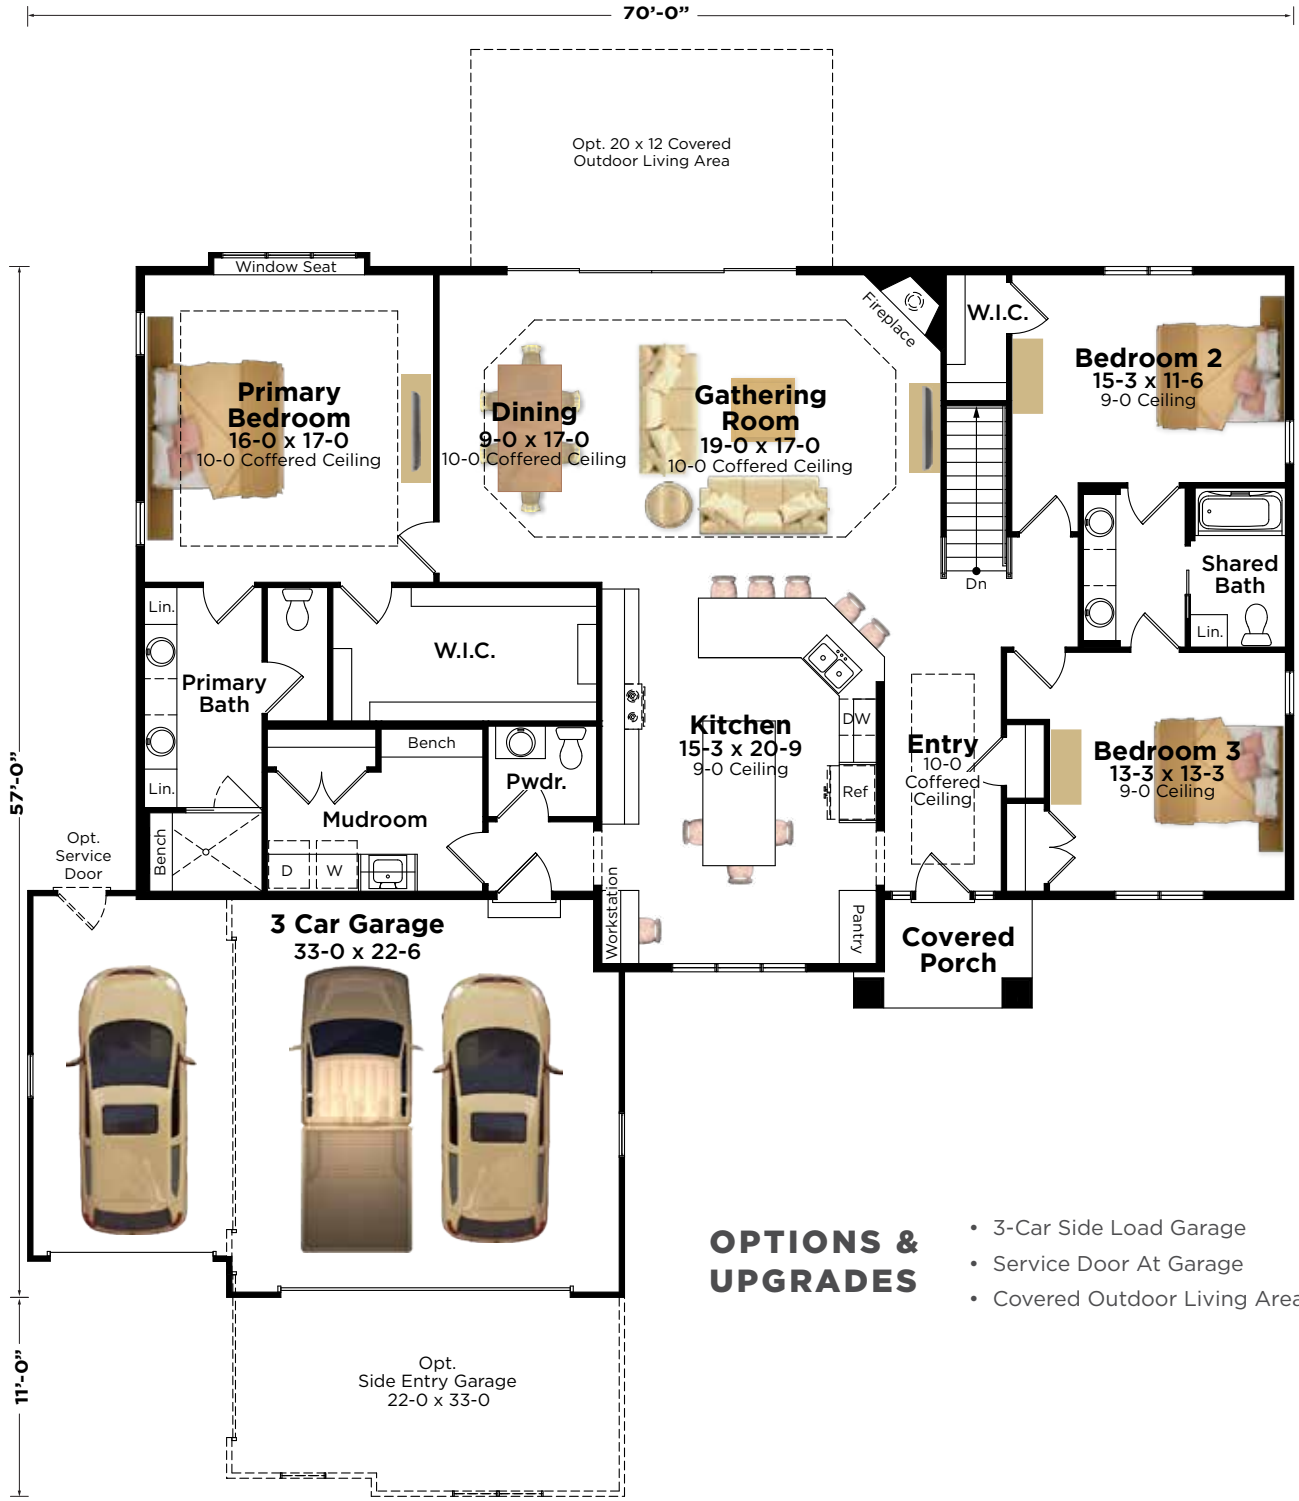

PREMIERE SERIES

The Sophia Plan 2304

Ranch | 2,304 Sq. Ft. | 3 Bedroom | 2.5 Bathroom

AMERICANA

FRENCH MANOR

MODERN PRAIRIE

BIELINSKI[®]
— H O M E S —

262.542.9494 | bielinski.com

The Sophia Plan 2304

Ranch | 2,304 Sq. Ft. | 3 Bedroom | 2.5 Bathroom

OPTIONS & UPGRADES

- 3-Car Side Load Garage
- Service Door At Garage
- Covered Outdoor Living Area