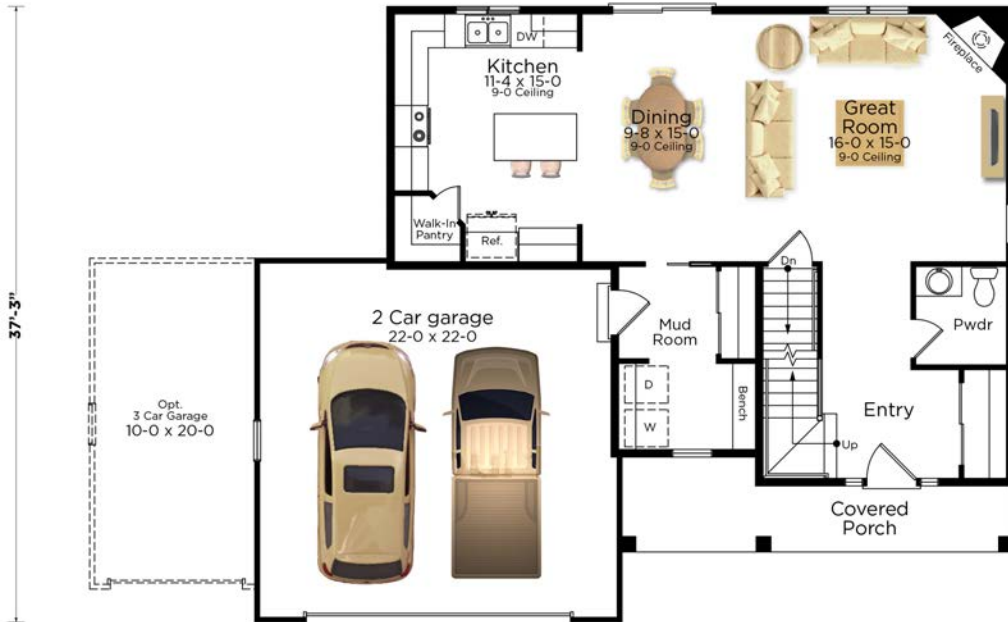

HARMONY SERIES

B

THE TAYLOR

PLAN 2000

2 Story | 2,000 sq ft | 4 bedrooms | 2.5 baths

AMERICANA

ARTS & CRAFTS

BIELINSKI[®]
— H O M E S —

262.542.9494 | bielinski.com

THE TAYLOR
PLAN 2000

The Taylor, Plan #2000
Second Floor
1,091 Square Feet

The Taylor, Plan #2000
First Floor
909 Square Feet

OPTIONS/UPGRADES

- 3-car garage

All dimensions are approximate. Builder reserves the right to make changes without notice or obligation. Features shown may not be included in price. | 01.21.20