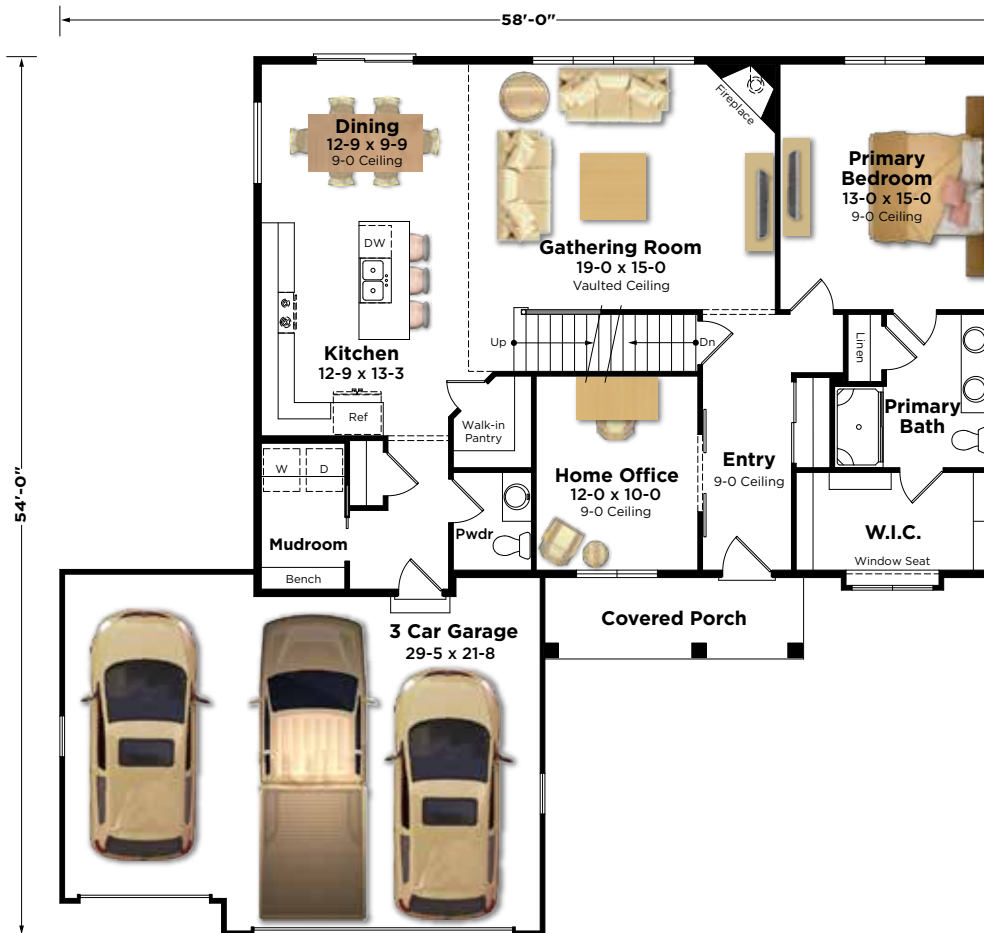

HARMONY SERIES

The Whitney Plan 2307

1st Floor Primary | 2,307 Sq. Ft. | 4 Bedroom | 2.5 Bathroom

AMERICANA

ARTS & CRAFTS

TRANSITIONAL

BIELINSKI[®]
— H O M E S —

262.542.9494 | bielinski.com

The Whitney Plan 2307

1st Floor Primary | 2,307 Sq. Ft. | 4 Bedroom | 2.5 Bathroom

Second Floor
820 Square Feet

First Floor
1,487 Square Feet