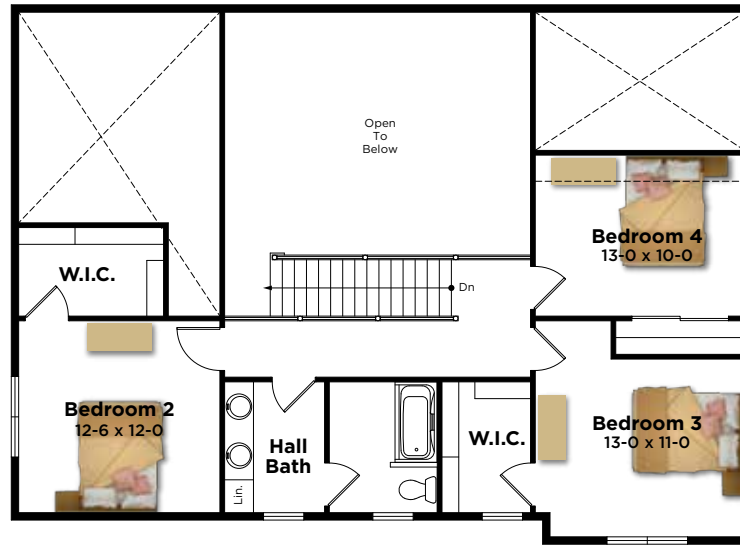

HARMONY SERIES

The Whitney Plan 2307

1st Floor Primary | 2,307 Sq. Ft. | 4 Bedroom | 2.5 Bathroom

AMERICANA

ARTS & CRAFTS

TRANSITIONAL

BIELINSKI[®]
— H O M E S —

262.542.9494 | bielinski.com

The Whitney Plan 2307

1st Floor Primary | 2,307 Sq. Ft. | 4 Bedroom | 2.5 Bathroom

Second Floor
820 Square Feet

First Floor
1,487 Square Feet