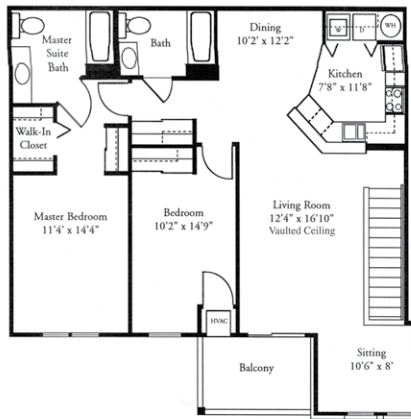

Whispering Ponds Features

- 900 to 1300 square feet
- Private entry
- Central air
- Reserved heated parking
- Spacious dining room
- Some sitting rooms
- Deluxe appliance package including full size washer/dryer
- Private water heater
- Cable ready
- Pet friendly
- Soft water
- Oversized patio/balcony
- Some vaulted ceilings
- Energy efficient gas forced air furnace
- 24-hour emergency maintenance service
- Professional management team

1 Bedroom / 1 Bath Upper
1,000 sq. ft.

1 Bedroom / 1 Bath Lower
900 sq. ft.

2 Bedroom / 2 Bath
Interior Upper
1,300 sq. ft.

2 Bedroom / 2 Bath
Interior Lower
1,200 sq. ft.

2 Bedroom / 2 Bath
Corner Upper
1,300 sq. ft.

2 Bedroom / 2 Bath
Corner Lower
1,200 sq. ft.