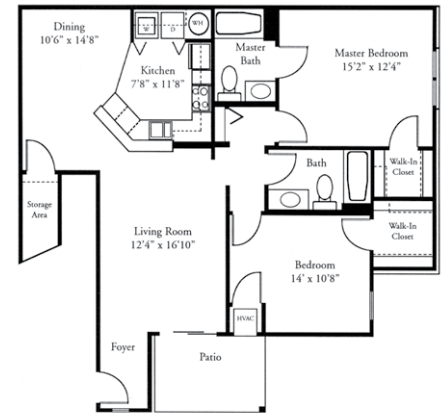

Whispering Ponds Features

- 900 to 1300 square feet
- Private entry
- Central air
- Reserved heated parking
- Spacious dining room
- Some sitting rooms
- Deluxe appliance package including full size washer/dryer
- Private water heater
- Cable ready
- Pet friendly
- Soft water
- Oversized patio/balcony
- Some vaulted ceilings
- Energy efficient gas forced air furnace
- 24-hour emergency maintenance service
- Professional management team

1 Bedroom / 1 Bath Upper
1,000 sq. ft.

1 Bedroom / 1 Bath Lower
900 sq. ft.

2 Bedroom / 2 Bath
Interior Upper
1,300 sq. ft.

2 Bedroom / 2 Bath
Interior Lower
1,200 sq. ft.

2 Bedroom / 2 Bath
Corner Upper
1,300 sq. ft.

2 Bedroom / 2 Bath
Corner Lower
1,200 sq. ft.