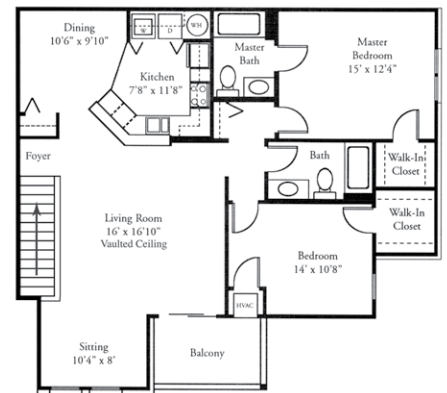

Whispering Ponds Features

- 900 to 1300 square feet
- Private entry
- Central air
- Reserved heated parking
- Spacious dining room
- Some sitting rooms
- Deluxe appliance package including full size washer/dryer
- Private water heater
- Cable ready
- Pet friendly
- Soft water
- Oversized patio/balcony
- Some vaulted ceilings
- Energy efficient gas forced air furnace
- 24-hour emergency maintenance service
- Professional management team

1 Bedroom / 1 Bath Upper
1,000 sq. ft.

1 Bedroom / 1 Bath Lower
900 sq. ft.

2 Bedroom / 2 Bath
Interior Upper
1,300 sq. ft.

2 Bedroom / 2 Bath
Interior Lower
1,200 sq. ft.

2 Bedroom / 2 Bath
Corner Upper
1,300 sq. ft.

2 Bedroom / 2 Bath
Corner Lower
1,200 sq. ft.