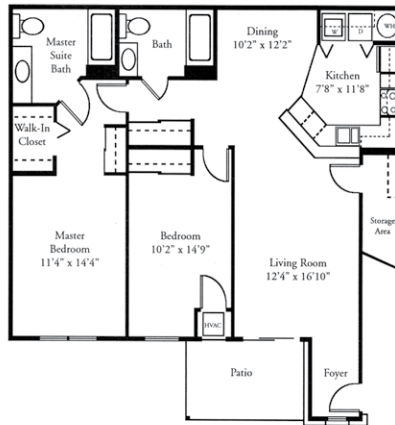

Whispering Ponds Features

- 900 to 1300 square feet
- Private entry
- Central air
- Reserved heated parking
- Spacious dining room
- Some sitting rooms
- Deluxe appliance package including full size washer/dryer
- Private water heater
- Cable ready
- Pet friendly
- Soft water
- Oversized patio/balcony
- Some vaulted ceilings
- Energy efficient gas forced air furnace
- 24-hour emergency maintenance service
- Professional management team

1 Bedroom / 1 Bath Upper
1,000 sq. ft.

1 Bedroom / 1 Bath Lower
900 sq. ft.

2 Bedroom / 2 Bath
Interior Upper
1,300 sq. ft.

2 Bedroom / 2 Bath
Interior Lower
1,200 sq. ft.

2 Bedroom / 2 Bath
Corner Upper
1,300 sq. ft.

2 Bedroom / 2 Bath
Corner Lower
1,200 sq. ft.