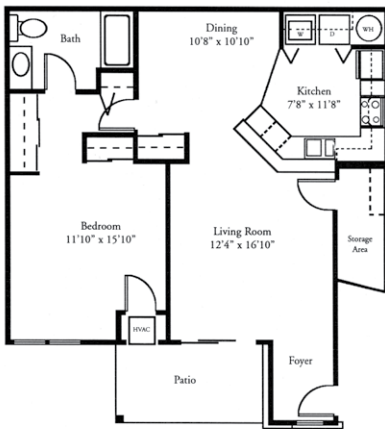

Whispering Ponds Features

- 900 to 1300 square feet
- Private entry
- Central air
- Reserved heated parking
- Spacious dining room
- Some sitting rooms
- Deluxe appliance package including full size washer/dryer
- Private water heater
- Cable ready
- Pet friendly
- Soft water
- Oversized patio/balcony
- Some vaulted ceilings
- Energy efficient gas forced air furnace
- 24-hour emergency maintenance service
- Professional management team

1 Bedroom / 1 Bath Upper
1,000 sq. ft.

1 Bedroom / 1 Bath Lower
900 sq. ft.

2 Bedroom / 2 Bath
Interior Upper
1,300 sq. ft.

2 Bedroom / 2 Bath
Interior Lower
1,200 sq. ft.

2 Bedroom / 2 Bath
Corner Upper
1,300 sq. ft.

2 Bedroom / 2 Bath
Corner Lower
1,200 sq. ft.