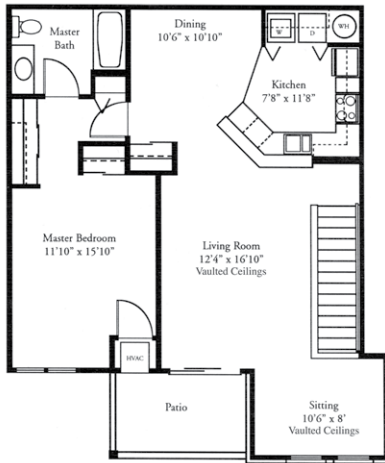

Whispering Ponds Features

- 900 to 1300 square feet
- Private entry
- Central air
- Reserved heated parking
- Spacious dining room
- Some sitting rooms
- Deluxe appliance package including full size washer/dryer
- Private water heater
- Cable ready
- Pet friendly
- Soft water
- Oversized patio/balcony
- Some vaulted ceilings
- Energy efficient gas forced air furnace
- 24-hour emergency maintenance service
- Professional management team

1 Bedroom / 1 Bath Upper
1,000 sq. ft.

1 Bedroom / 1 Bath Lower
900 sq. ft.

2 Bedroom / 2 Bath
Interior Upper
1,300 sq. ft.

2 Bedroom / 2 Bath
Interior Lower
1,200 sq. ft.

2 Bedroom / 2 Bath
Corner Upper
1,300 sq. ft.

2 Bedroom / 2 Bath
Corner Lower
1,200 sq. ft.