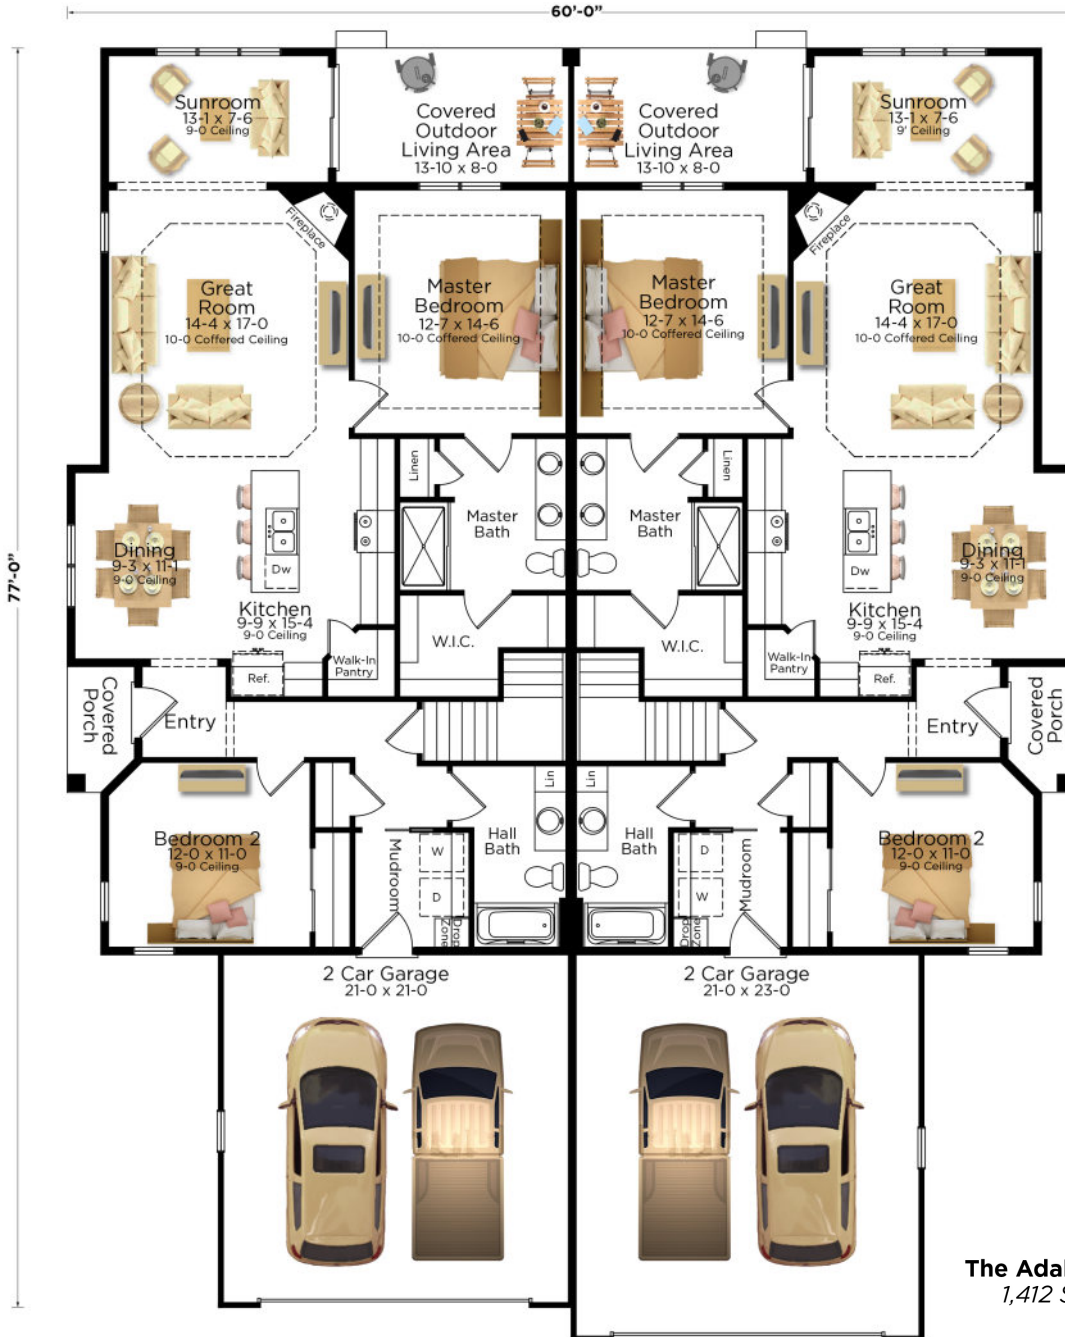

THE ADALYN

PLAN 1412

Ranch | 1,412 sq ft | 2 bedrooms | 2 baths

ARTS & CRAFTS — Deep Granite

ARTS & CRAFTS — English Wedgewood

ARTS & CRAFTS — Scottish Thistle

BIELINSKI[®]
HOMES

262.542.9494 | bielinski.com

THE ADALYN
PLAN 1412

The Adalyn, Plan #1412
1,412 Square Feet

All dimensions are approximate. Builder reserves the right to make changes without notice or obligation. Features shown may not be included in price. | 06.20