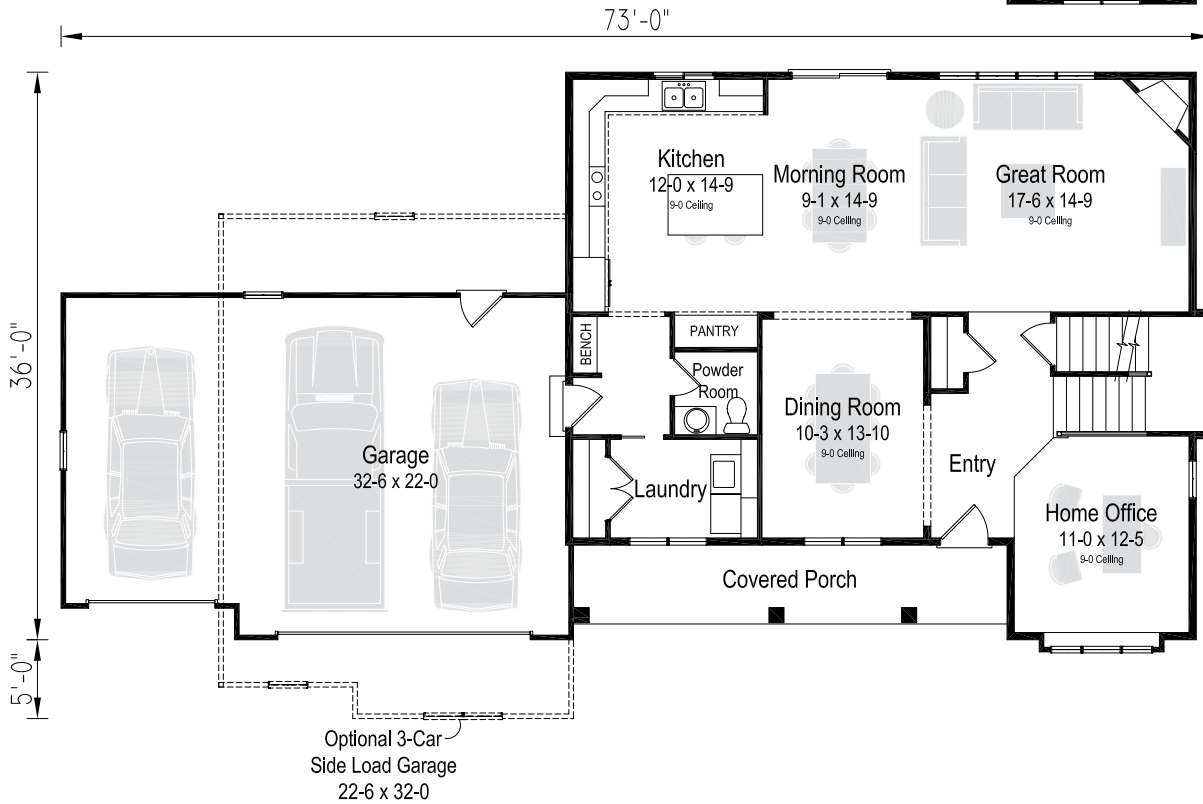

PREMIERE SERIES

The Stratford

Plan 2587

2 story • 2,587 sq ft • 4 Bedroom • 2.5 Bath

French Country

Arts & Crafts

BIELINSKI[®]
— HOMES —

262.542.9494 bielinski.com

The Stratford

Plan 2587

2 story • 2,587 sq ft • 4 Bedroom • 2.5 Bath

Options

- 3-car side load garage

Second Floor
1,307 Square Feet

First Floor
1,280 Square Feet

BIELINSKI
HOMES