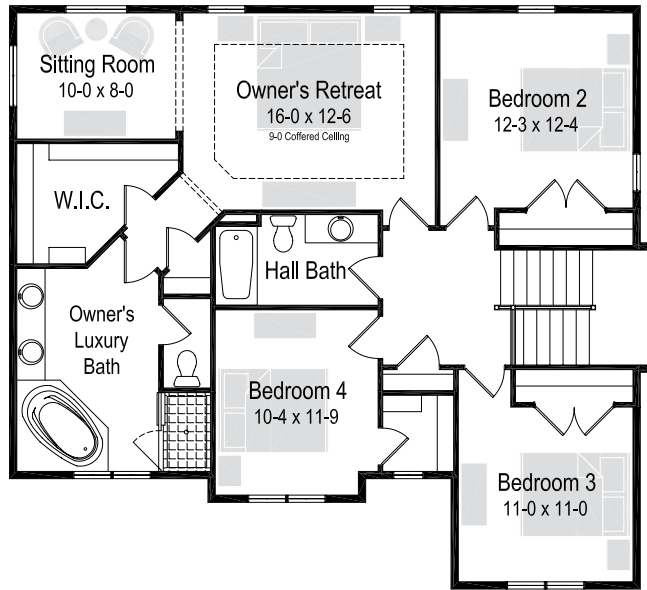

PREMIERE SERIES

The Stratford

Plan 2587

2 story • 2,587 sq ft • 4 Bedroom • 2.5 Bath

French Country

Arts & Crafts

BIELINSKI[®]
— HOMES —

262.542.9494 bielinski.com

The Stratford

Plan 2587

2 story • 2,587 sq ft • 4 Bedroom • 2.5 Bath

Options

- 3-car side load garage

Second Floor
1,307 Square Feet

First Floor
1,280 Square Feet

BIELINSKI
HOMES