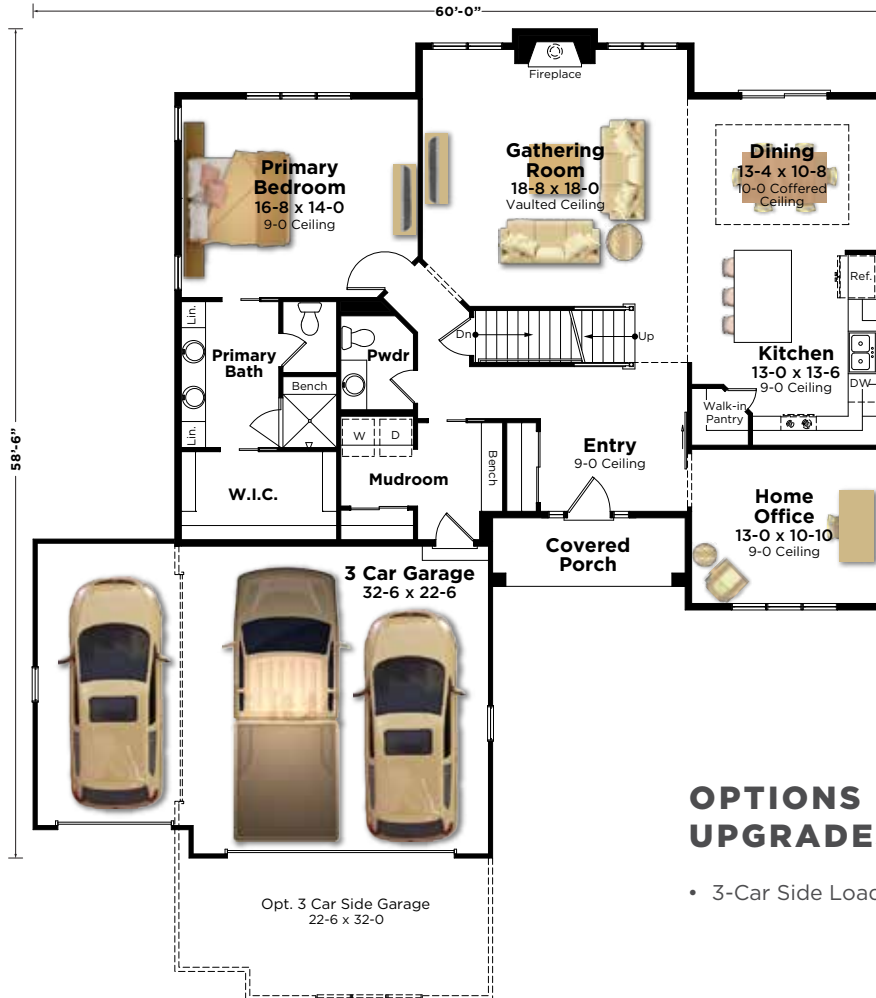

The Alana Plan 2590

1st-Floor Primary | 2,590 Sq. Ft. | 4 Bedroom | 2.5 Bathroom

AMERICANA

TRANSITIONAL

BIELINSKI[®]
— H O M E S —

262.542.9494 | bielinski.com

The Alana Plan 2590

1st-Floor Primary | 2,590 Sq. Ft. | 4 Bedroom | 2.5 Bathroom

Second Floor
880 Square Feet

First Floor
1,710 Square Feet

OPTIONS & UPGRADES

- 3-Car Side Load Garage

All dimensions are approximate. Builder reserves the right to make changes without notice or obligation. Features shown may not be included in price. | 08.2023