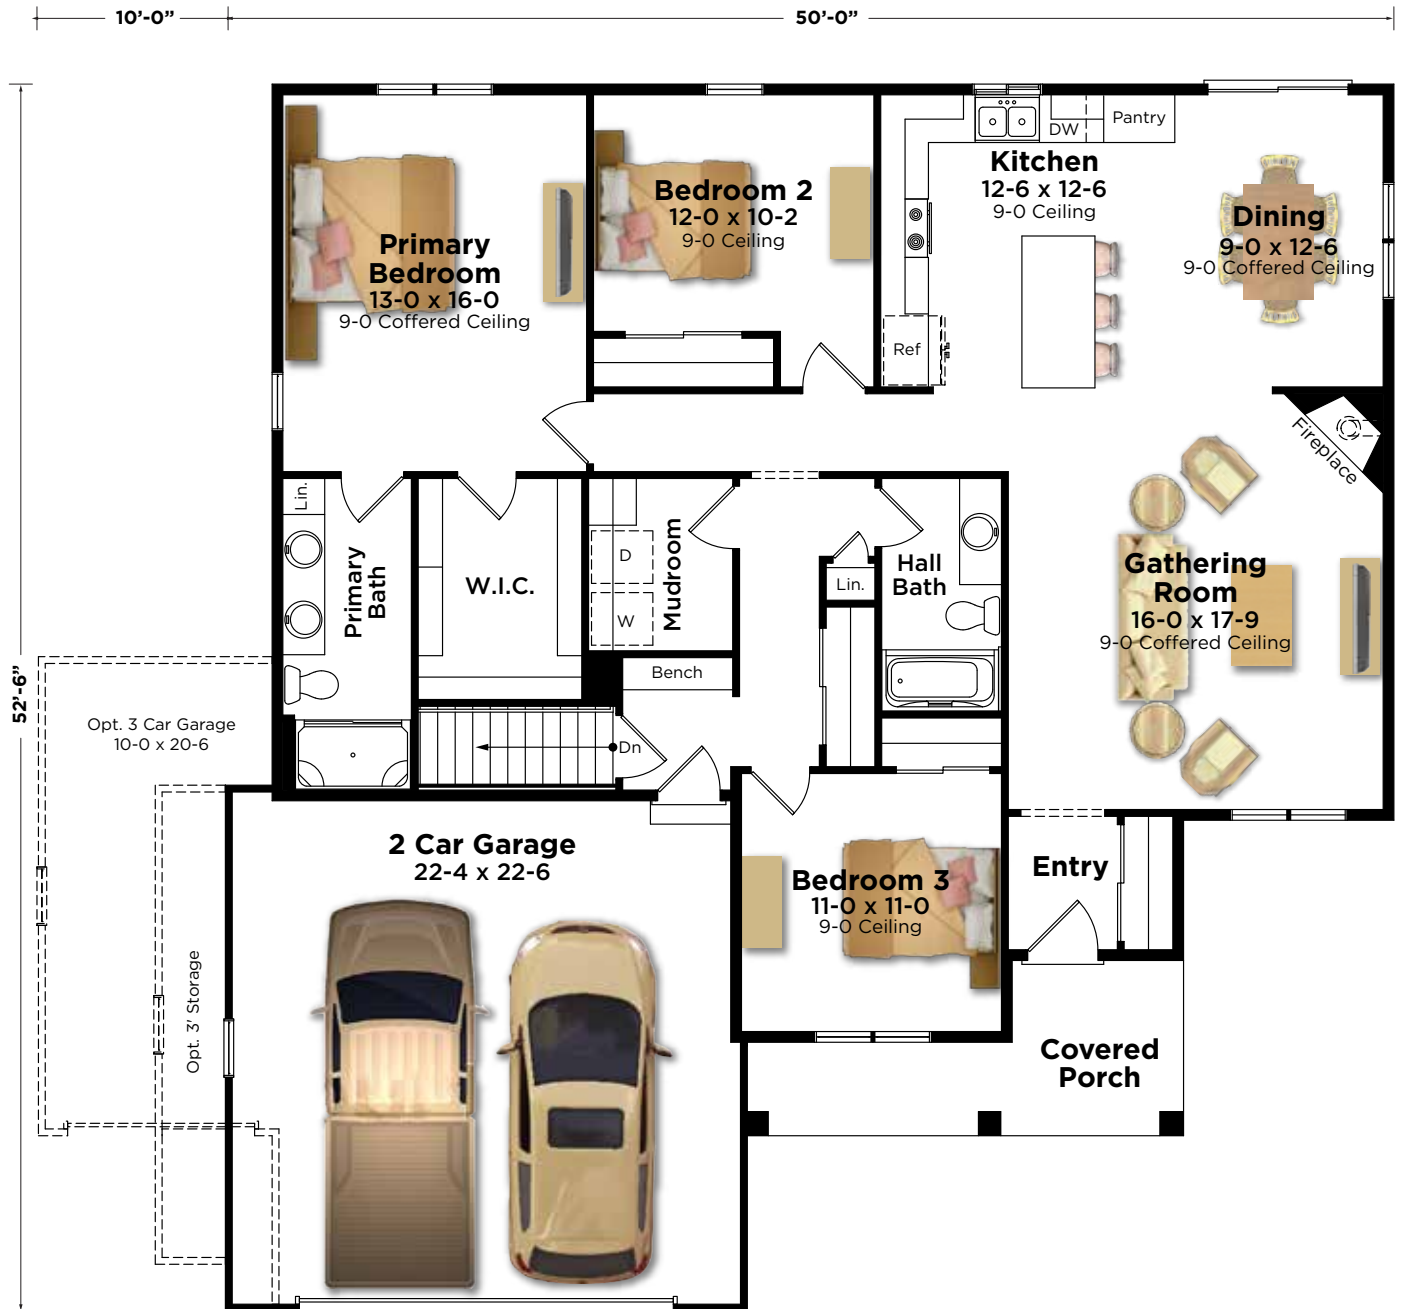

HARMONY SERIES

# The Sienna Plan 1654

Ranch | 1,654 Sq. Ft. | 3 Bedroom | 2 Bath

AMERICANA

ARTS & CRAFTS

TRANSITIONAL

**BIELINSKI**<sup>®</sup>  
— H O M E S —

262.542.9494 | bielinski.com

**The Sienna Plan 1654**

Ranch | 1,654 Sq. Ft. | 3 Bedroom | 2 Bath

**OPTIONS & UPGRADES**

- Additional Garage Storage
- 3-Car Garage