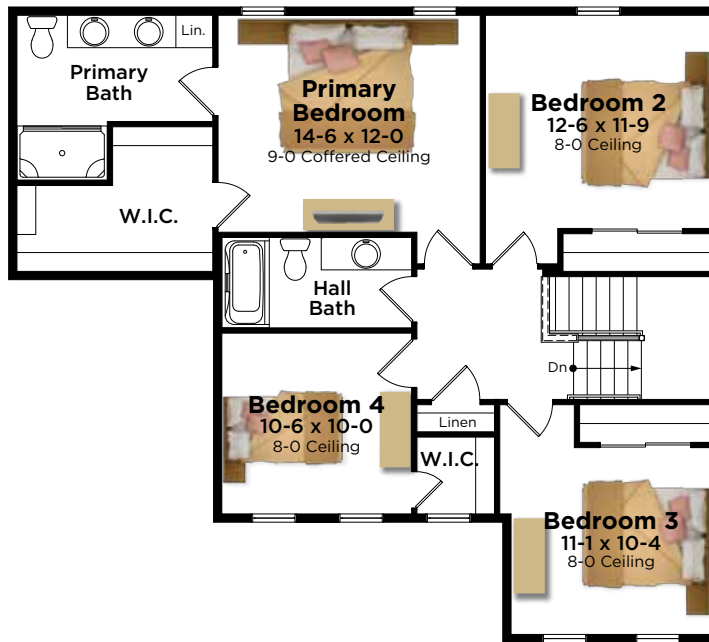

# The Skylar Plan 2200

2-Story | 2,200 Sq. Ft. | 4 Bedroom | 2.5 Bathroom

NEW ENGLAND FARMHOUSE

FRENCH COUNTRY

**BIELINSKI**<sup>®</sup>  
— H O M E S —

262.542.9494 | [bielinski.com](http://bielinski.com)

**The Skylar Plan 2200**

2-Story | 2,200 Sq. Ft. | 4 Bedroom | 2.5 Bathroom

**Second Floor**  
1,050 Square Feet

60'-0"

**First Floor**  
1,150 Square Feet

39'-0"