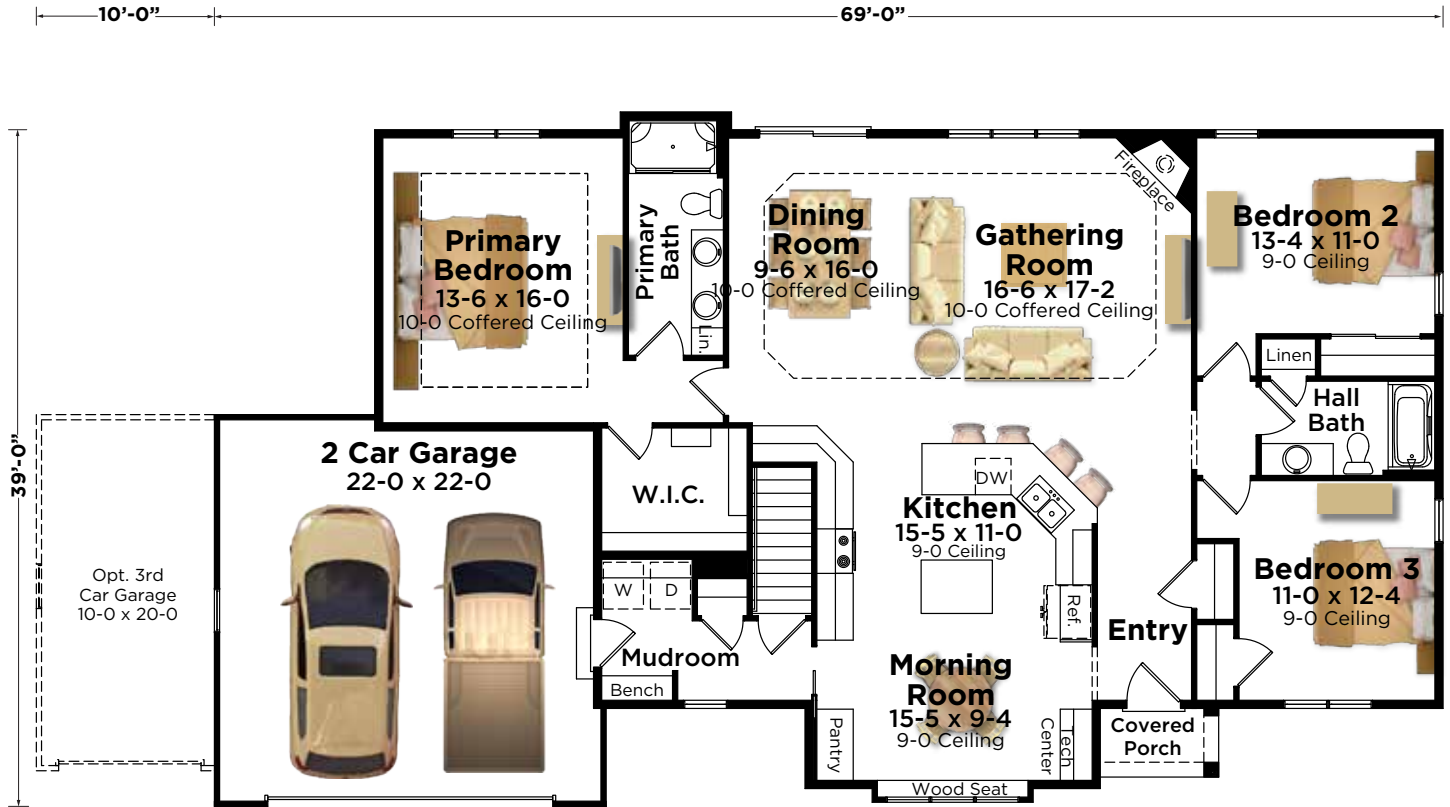

HARMONY SERIES

The Sophia Plan 1840

Ranch | 1,840 Sq. Ft. | 3 Bedroom | 2 Bathroom

FRENCH COUNTRY

BIELINSKI[®]
— H O M E S —

262.542.9494 | bielinski.com

The Sophia Plan 1840

Ranch | 1,840 Sq. Ft. | 3 Bedroom | 2 Bathroom

OPTIONS & UPGRADES

- 3-Car Garage