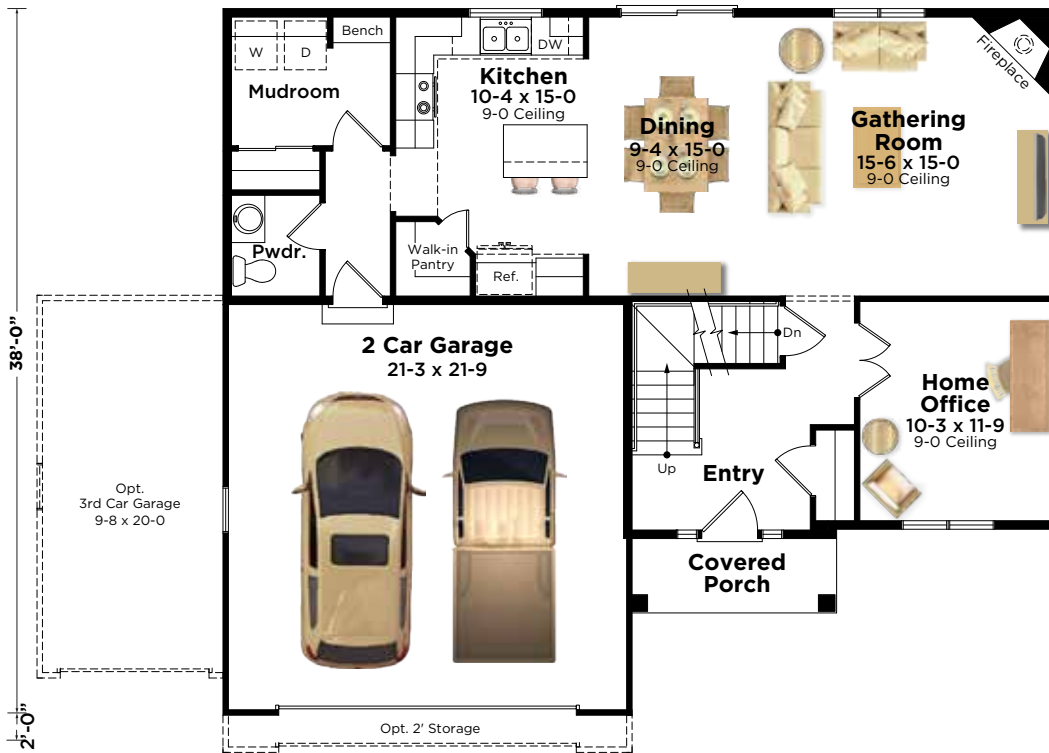

The Elise Plan 2025

2-Story | 2,025 Sq. Ft. | 4 Bedroom | 2.5 Bathroom

ARTS AND CRAFTS

AMERICANA

BIELINSKI[®]
— H O M E S —

262.542.9494 | bielinski.com

The Elise Plan 2025

2-Story | 2,025 Sq. Ft. | 4 Bedroom | 2.5 Bathroom

Second Floor
1,020 Square Feet

First Floor
1,005 Square Feet

OPTIONS & UPGRADES

- Additional Garage Storage
- 3-Car Garage

All dimensions are approximate. Builder reserves the right to make changes without notice or obligation. Features shown may not be included in price. | 03.2022