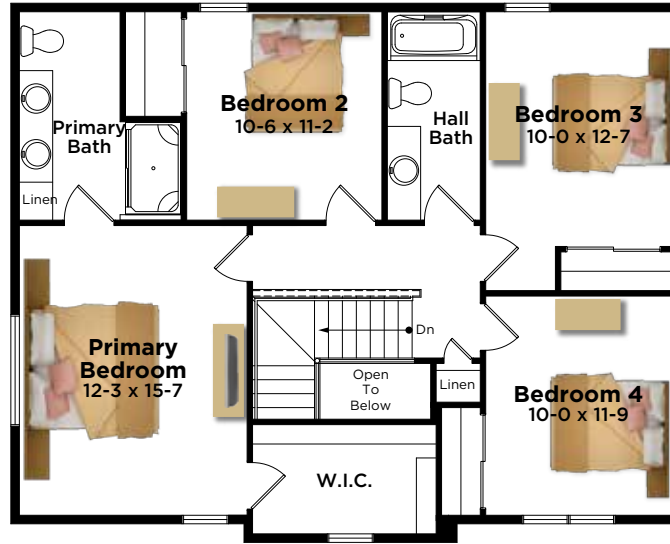

The Elise Plan 2025

2-Story | 2,025 Sq. Ft. | 4 Bedroom | 2.5 Bathroom

ARTS AND CRAFTS

AMERICANA

BIELINSKI[®]
— H O M E S —

262.542.9494 | bielinski.com

The Elise Plan 2025

2-Story | 2,025 Sq. Ft. | 4 Bedroom | 2.5 Bathroom

Second Floor
1,020 Square Feet

First Floor
1,005 Square Feet

OPTIONS & UPGRADES

- Additional Garage Storage
- 3-Car Garage

All dimensions are approximate. Builder reserves the right to make changes without notice or obligation. Features shown may not be included in price. | 03.2022