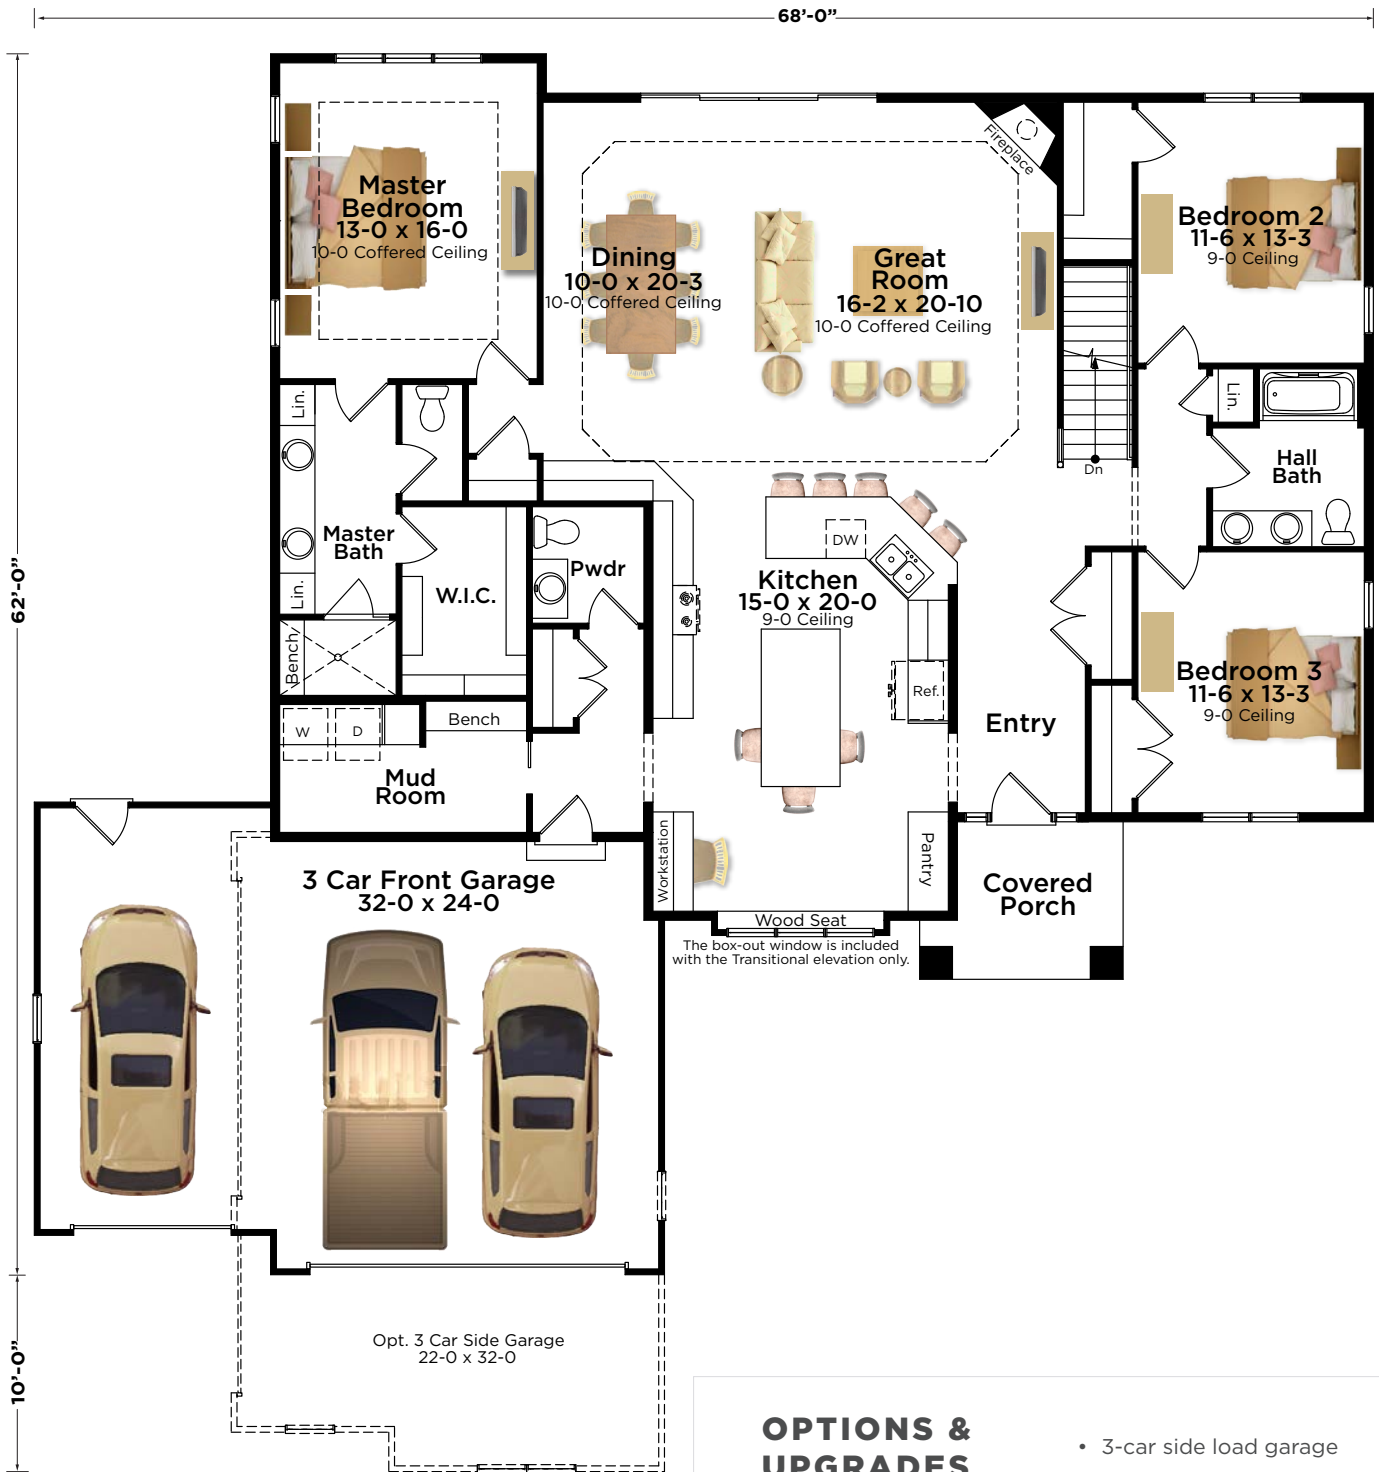

PREMIERE SERIES

The Sophia Plan 2200

Ranch | 2,200 sq ft | 3 bedroom | 2.5 bath

MODERN PRAIRIE

TRANSITIONAL

BIELINSKI[®]
— H O M E S —

262.542.9494 | bielinski.com

The Sophia Plan 2200

Ranch | 2,200 sq ft | 3 bedroom | 2.5 bath

OPTIONS & UPGRADES

- 3-car side load garage