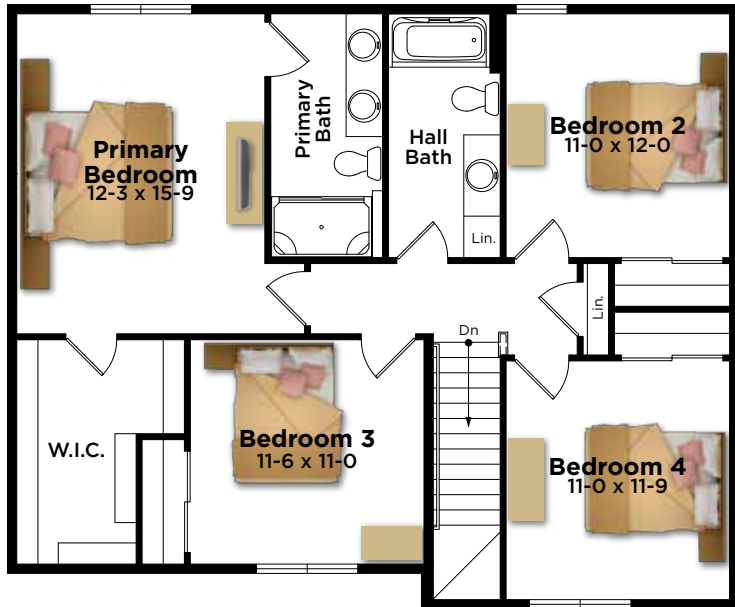

HARMONY SERIES

The Taylor Plan 2035

2-Story | 2,035 Sq. Ft. | 4 Bedroom | 2.5 Bath

AMERICANA

ARTS & CRAFTS

TRANSITIONAL

BIELINSKI[®]
— H O M E S —

262.542.9494 | bielinski.com

The Taylor Plan 2035

2-Story | 2,035 Sq. Ft. | 4 Bedroom | 2.5 Bath

Second Floor
1,035 Square Feet

First Floor
1,000 Square Feet

OPTIONS & UPGRADES • 3-Car Garage