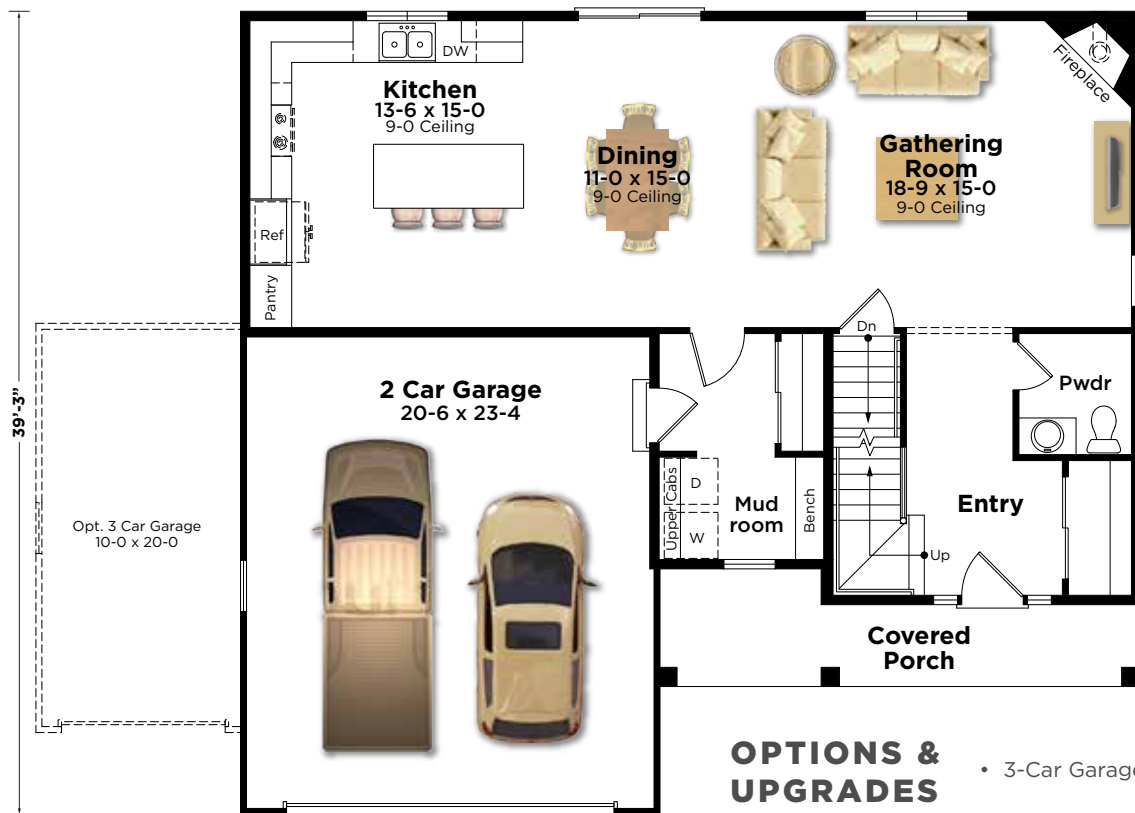

HARMONY SERIES

The Taylor Plan 2035

2-Story | 2,035 Sq. Ft. | 4 Bedroom | 2.5 Bath

AMERICANA

ARTS & CRAFTS

TRANSITIONAL

BIELINSKI[®]
— H O M E S —

262.542.9494 | bielinski.com

The Taylor Plan 2035

2-Story | 2,035 Sq. Ft. | 4 Bedroom | 2.5 Bath

Second Floor
1,035 Square Feet

First Floor
1,000 Square Feet

OPTIONS & UPGRADES • 3-Car Garage