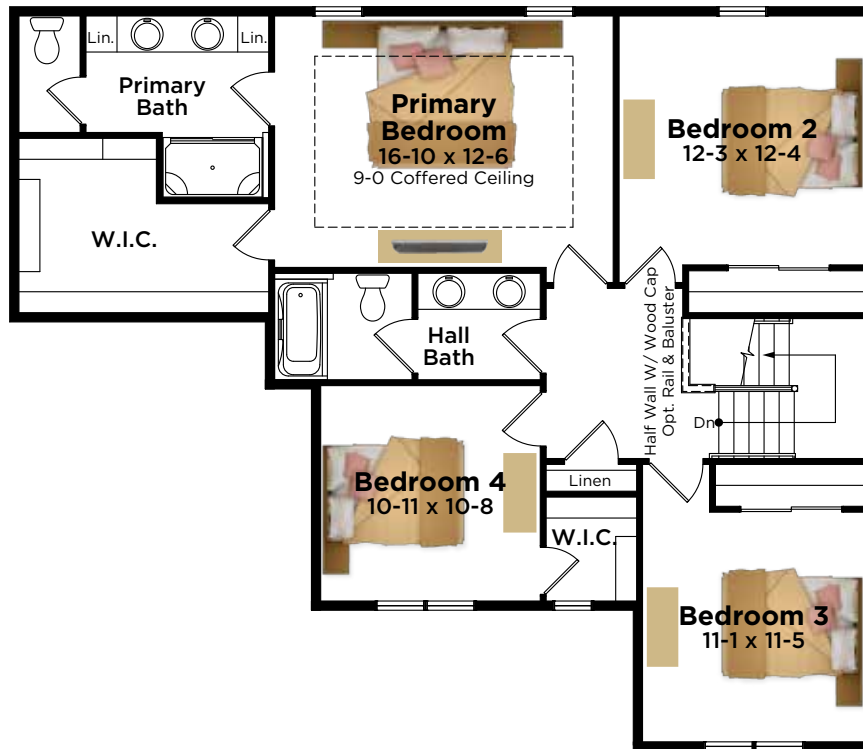

HARMONY SERIES

The Skylar Plan 2403

2-Story | 2,403 Sq. Ft. | 4 Bedroom | 2.5 Bathroom

AMERICANA

ARTS AND CRAFTS

FRENCH COUNTRY

BIELINSKI[®]
— H O M E S —

262.542.9494 | bielinski.com

The Skylar Plan 2403

2-Story | 2,403 Sq. Ft. | 4 Bedroom | 2.5 Bathroom

Second Floor
1,167 Square Feet

First Floor
1,237 Square Feet