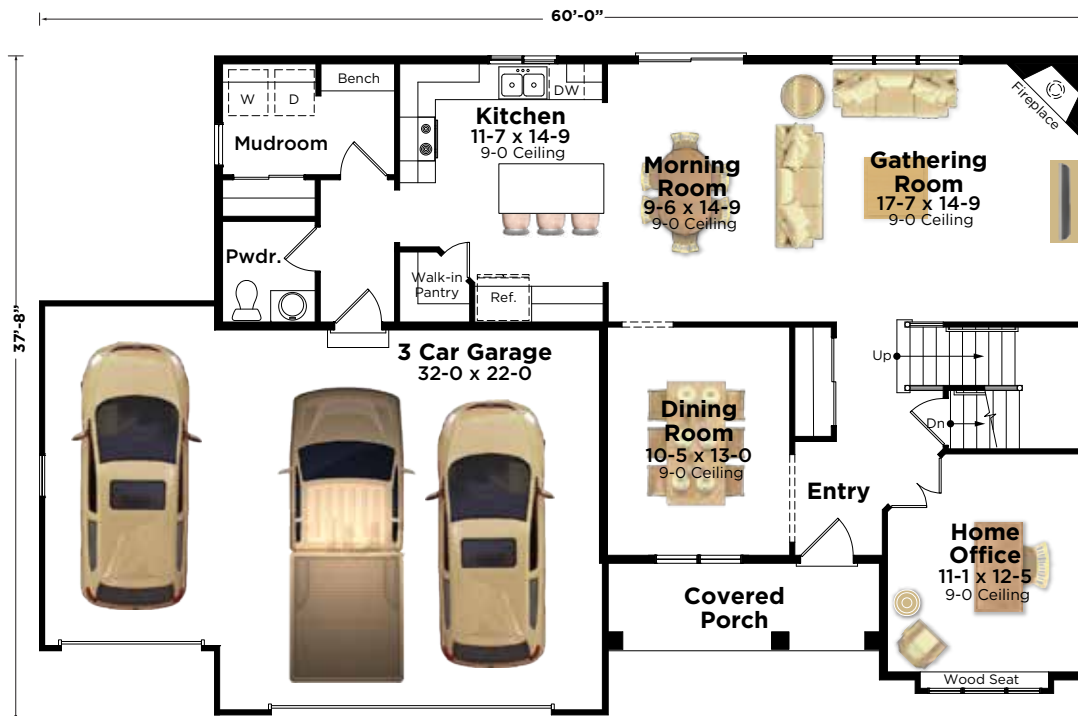

HARMONY SERIES

The Skylar Plan 2403

2-Story | 2,403 Sq. Ft. | 4 Bedroom | 2.5 Bathroom

AMERICANA

ARTS AND CRAFTS

FRENCH COUNTRY

BIELINSKI[®]
— H O M E S —

262.542.9494 | bielinski.com

The Skylar Plan 2403

2-Story | 2,403 Sq. Ft. | 4 Bedroom | 2.5 Bathroom

Second Floor
1,167 Square Feet

First Floor
1,237 Square Feet