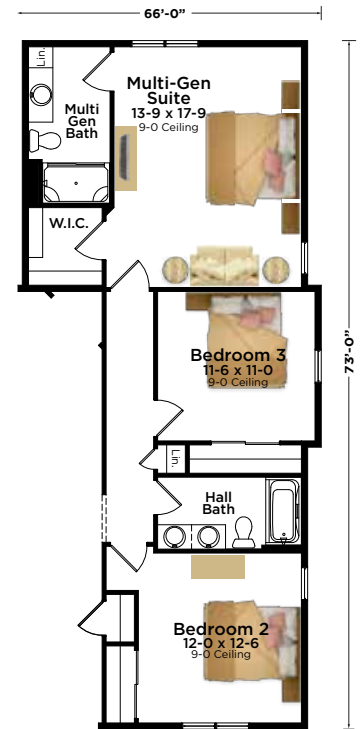

# The Sophia Plan 1818

Ranch | 1,818 Sq. Ft. | 3 Bedroom | 2 Bath

AMERICANA

ARTS & CRAFTS

MODERN PRAIRIE

TRANSITIONAL

**BIELINSKI**<sup>®</sup>  
— H O M E S —

262.542.9494 | [bielinski.com](http://bielinski.com)

**The Sophia Plan 1818**

Ranch | 1,818 Sq. Ft. | 3 Bedroom | 2 Bath

**Optional Multi-Gen Suite**  
2,241 Square Feet

**Optional 4th Bedroom**  
2,010 Square Feet