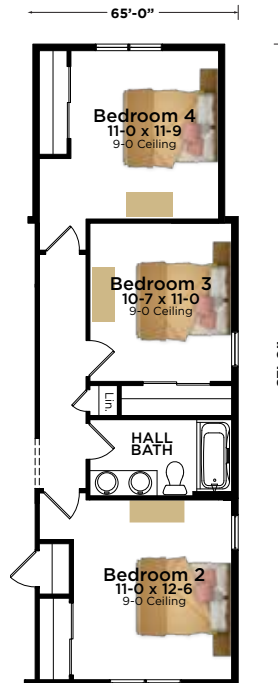

# The Sophia Plan 1818

Ranch | 1,818 Sq. Ft. | 3 Bedroom | 2 Bath

AMERICANA

ARTS & CRAFTS

MODERN PRAIRIE

TRANSITIONAL

**BIELINSKI**<sup>®</sup>  
— H O M E S —

262.542.9494 | [bielinski.com](http://bielinski.com)

**The Sophia Plan 1818**

Ranch | 1,818 Sq. Ft. | 3 Bedroom | 2 Bath

**Optional Multi-Gen Suite**  
2,241 Square Feet

**Optional 4th Bedroom**  
2,010 Square Feet