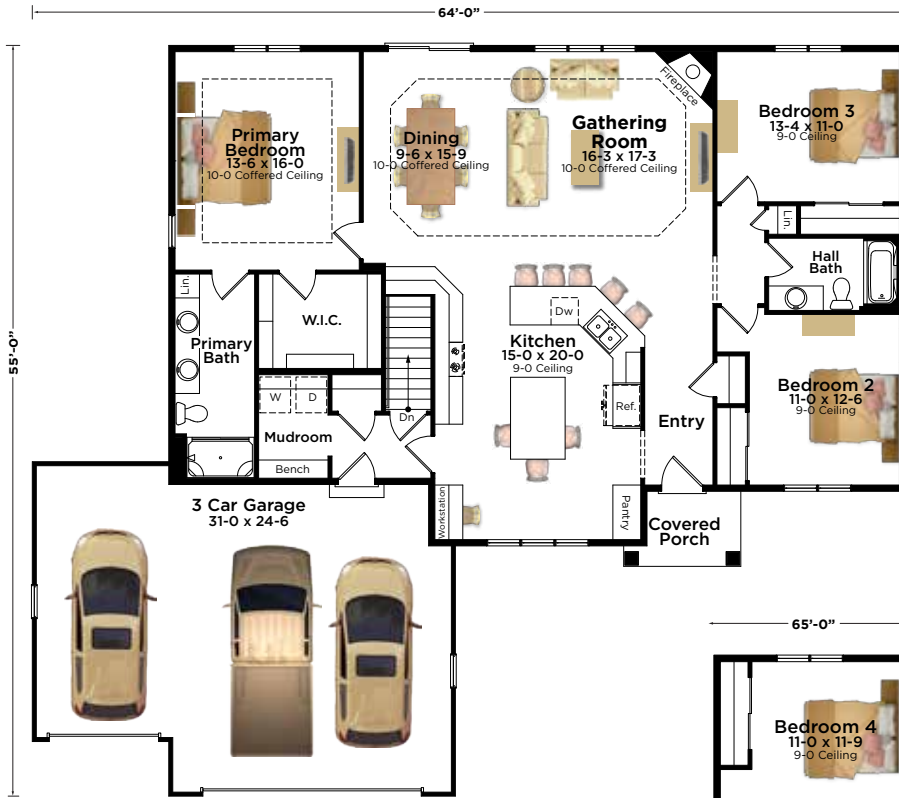

# The Sophia Plan 1818

Ranch | 1,818 Sq. Ft. | 3 Bedroom | 2 Bath

AMERICANA

ARTS & CRAFTS

MODERN PRAIRIE

TRANSITIONAL

**BIELINSKI**<sup>®</sup>  
— H O M E S —

262.542.9494 | [bielinski.com](http://bielinski.com)

**The Sophia Plan 1818**

Ranch | 1,818 Sq. Ft. | 3 Bedroom | 2 Bath

**Optional Multi-Gen Suite**  
2,241 Square Feet

**Optional 4th Bedroom**  
2,010 Square Feet