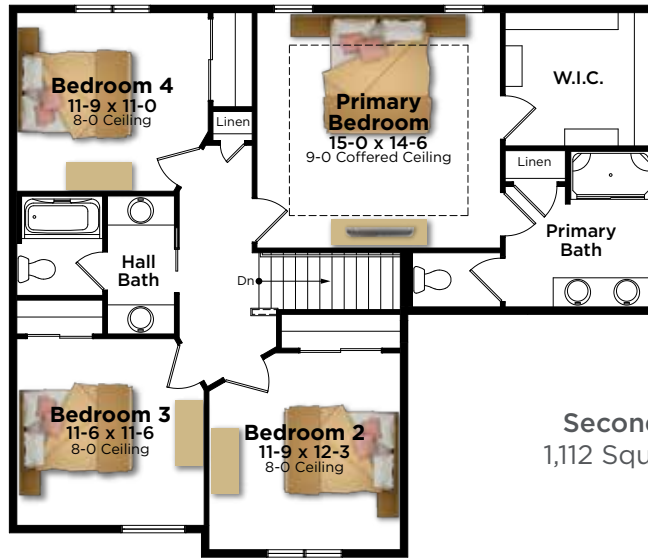

The Francesca Plan 2428

2-Story | 2,428 Sq. Ft. | 4 Bedroom | 2.5 Bathroom

AMERICANA

ARTS AND CRAFTS

TRANSITIONAL

BIELINSKI[®]
— H O M E S —

262.542.9494 | bielinski.com

The Francesca Plan 2428

2-Story | 2,428 Sq. Ft. | 4 Bedroom | 2.5 Bathroom

Second Floor
1,112 Square Feet

First Floor
1,316 Square Feet

All dimensions are approximate. Builder reserves the right to make changes without notice or obligation. Features shown may not be included in price. | 12.2022