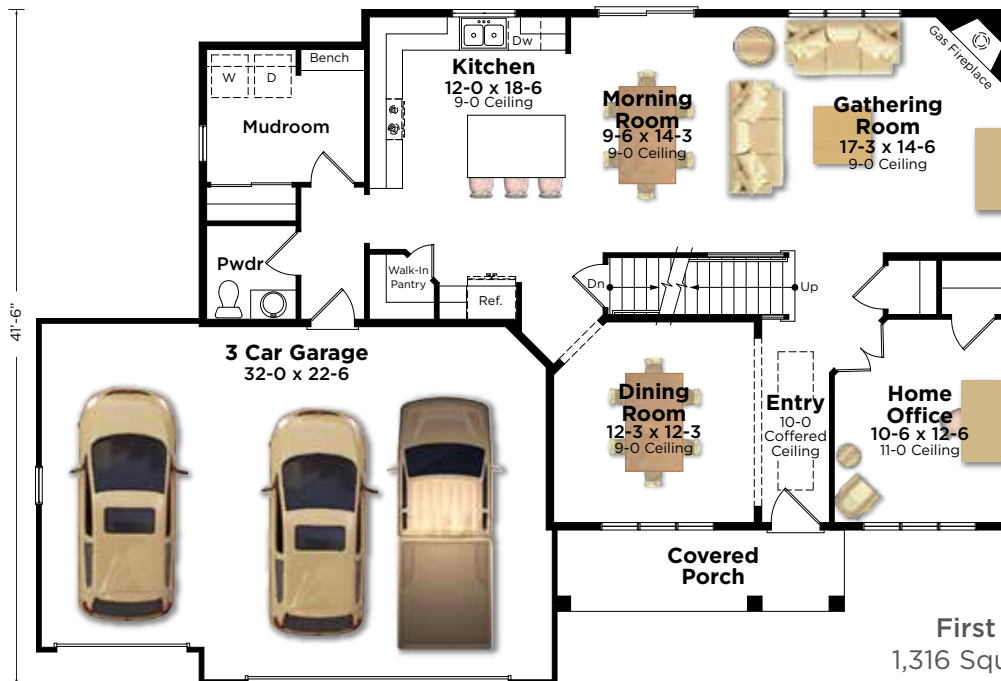

The Francesca Plan 2428

2-Story | 2,428 Sq. Ft. | 4 Bedroom | 2.5 Bathroom

AMERICANA

ARTS AND CRAFTS

TRANSITIONAL

BIELINSKI[®]
— H O M E S —

262.542.9494 | bielinski.com

The Francesca Plan 2428

2-Story | 2,428 Sq. Ft. | 4 Bedroom | 2.5 Bathroom

Second Floor
1,112 Square Feet

First Floor
1,316 Square Feet

All dimensions are approximate. Builder reserves the right to make changes without notice or obligation. Features shown may not be included in price. | 12.2022