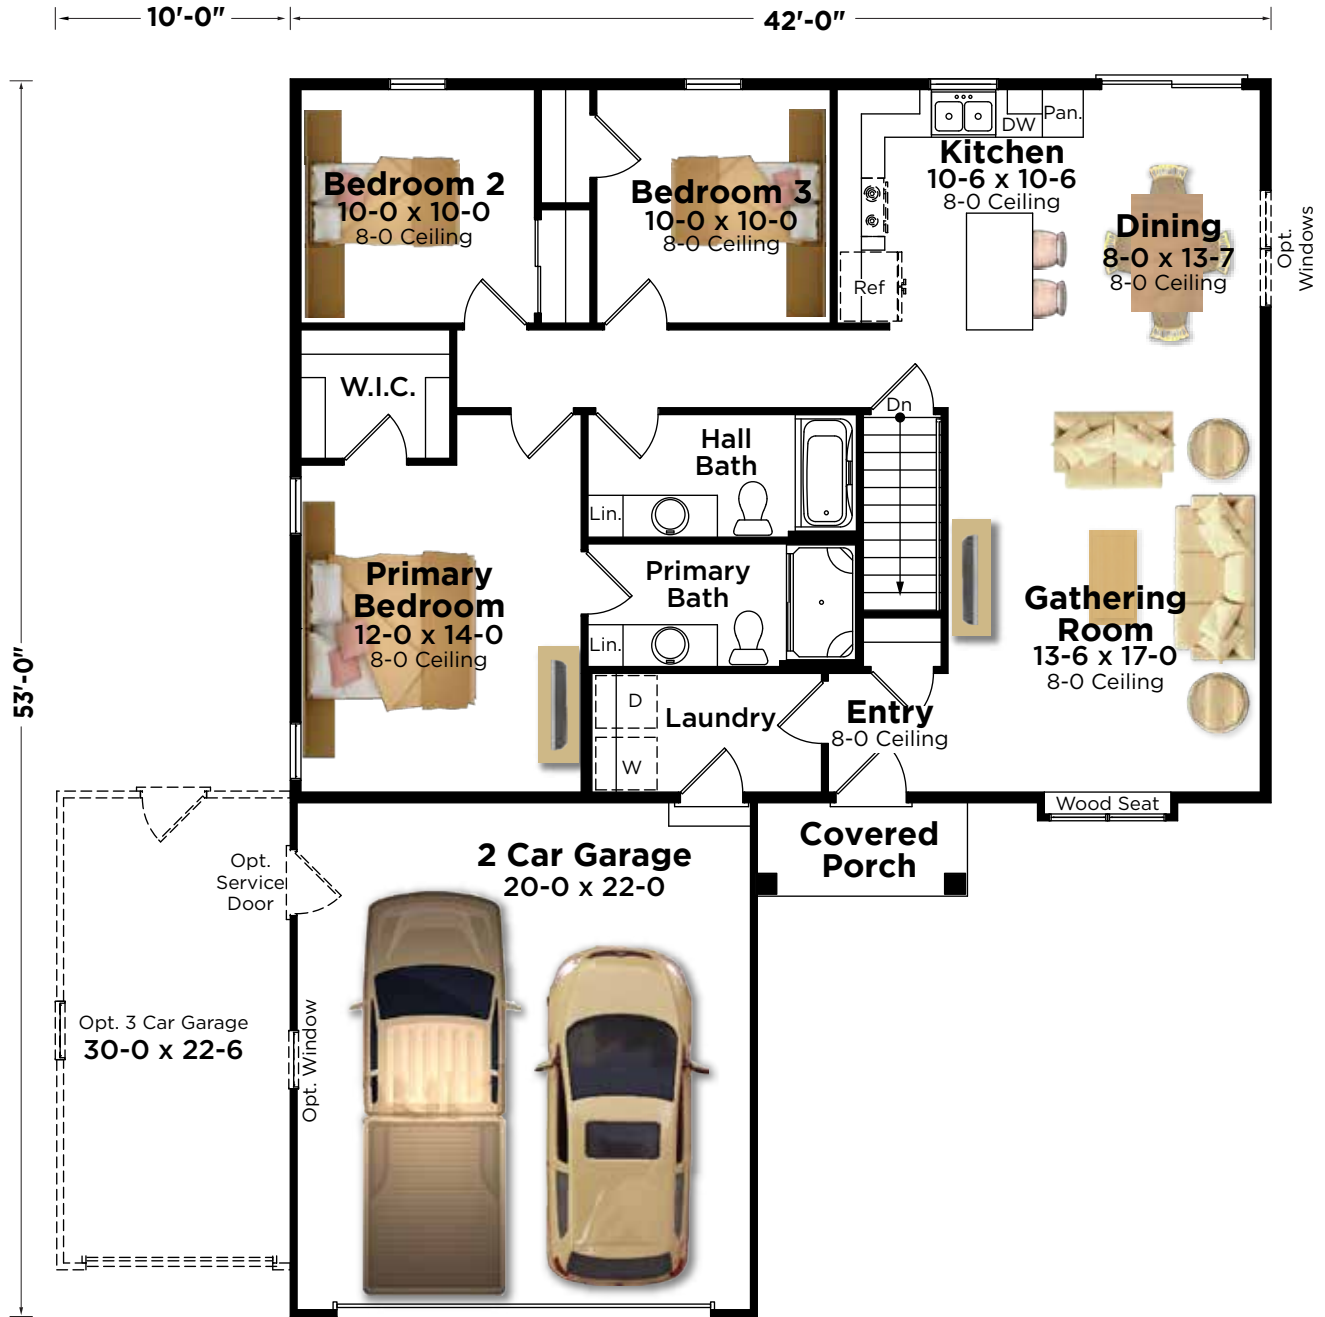

INNOVATOR SERIES

The Morgan Plan 1302

Ranch | 1,302 Sq. Ft. | 3 Bedroom | 2 Bathroom

TRANSITIONAL

BIELINSKI[®]
— H O M E S —

262.542.9494 | bielinski.com

The Morgan Plan 1302

Ranch | 1,302 Sq. Ft. | 3 Bedroom | 2 Bathroom

OPTIONS & UPGRADES

- 3-Car Garage
- Service Door At Garage
- Window At Garage
- Additional Windows At Dining Area