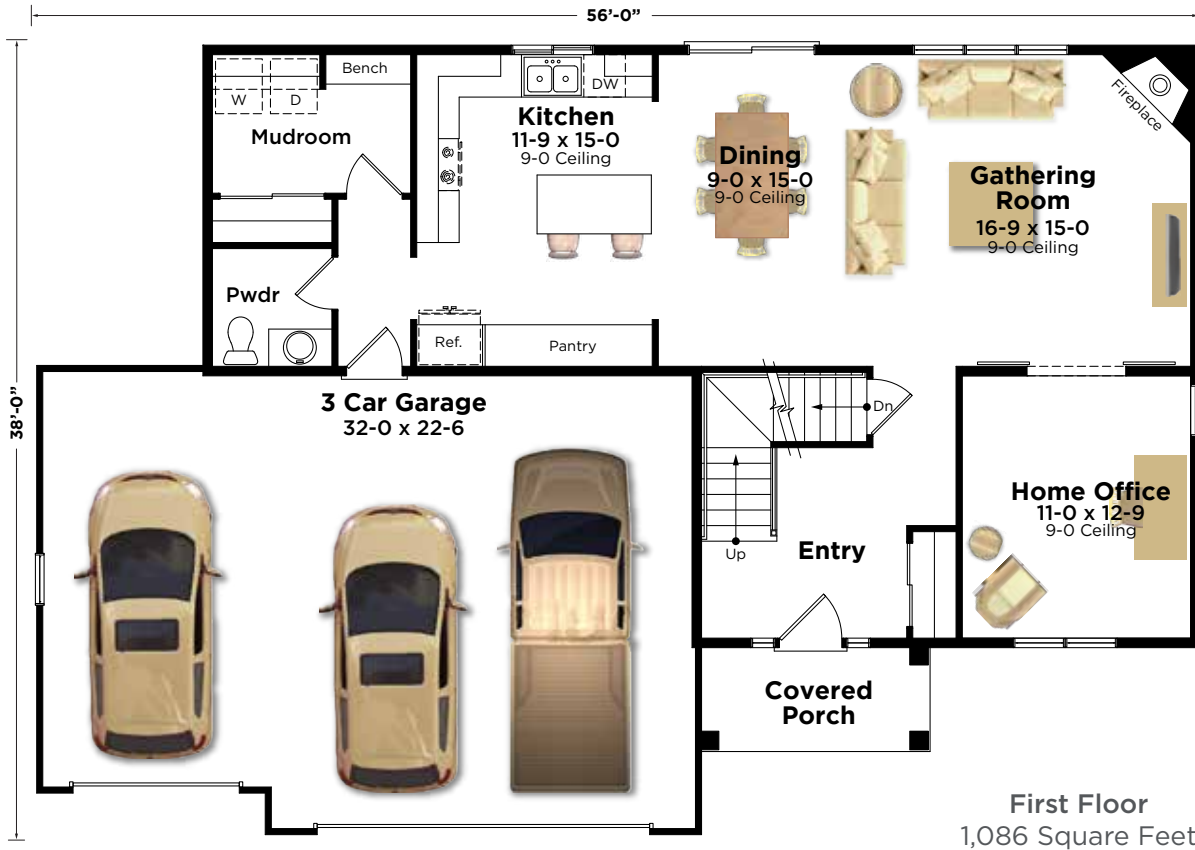

The Arielle Plan 2200

2-Story | 2,200 Sq. Ft. | 4 Bedroom | 2.5 Bathroom

AMERICANA

ARTS & CRAFTS

MODERN TUDOR

NEW ENGLAND FARMHOUSE

TRANSITIONAL

BIELINSKI[®]
— H O M E S —

262.542.9494 | bielinski.com

The Arielle Plan 2200

2-Story | 2,200 Sq. Ft. | 4 Bedroom | 2.5 Bathroom

Second Floor
1,114 Square Feet

First Floor
1,086 Square Feet