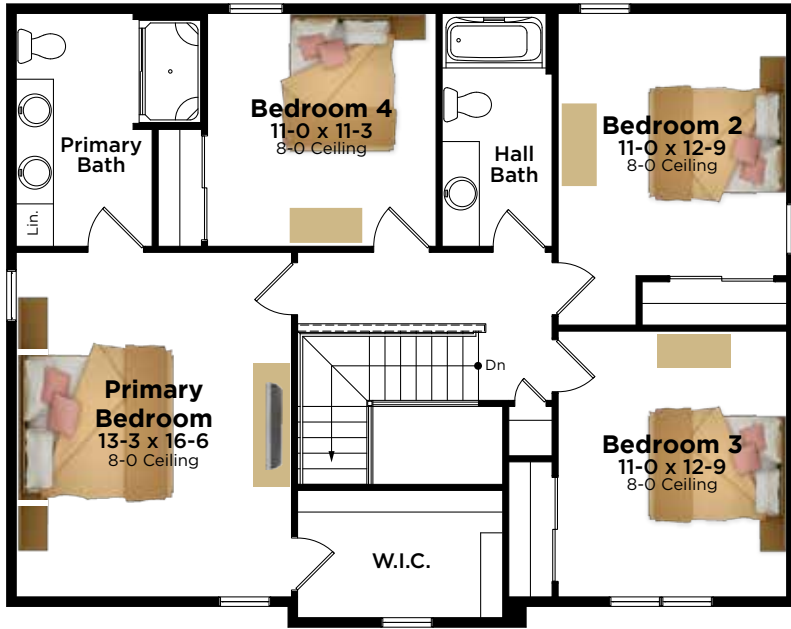

The Arielle Plan 2200

2-Story | 2,200 Sq. Ft. | 4 Bedroom | 2.5 Bathroom

AMERICANA

ARTS & CRAFTS

MODERN TUDOR

NEW ENGLAND FARMHOUSE

TRANSITIONAL

BIELINSKI[®]
— H O M E S —

262.542.9494 | bielinski.com

The Arielle Plan 2200

2-Story | 2,200 Sq. Ft. | 4 Bedroom | 2.5 Bathroom

Second Floor
1,114 Square Feet

First Floor
1,086 Square Feet