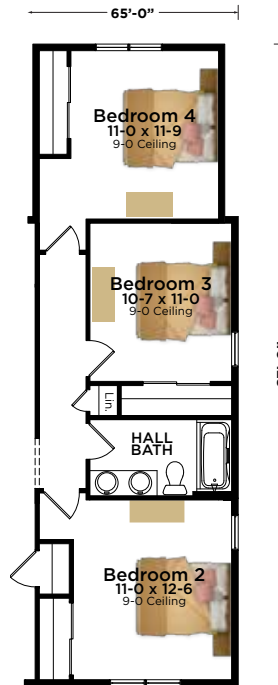

# The Sophia Plan 1818

Ranch | 1,818 Sq. Ft. | 3 Bedroom | 2 Bath

AMERICANA

MODERN PRAIRIE

TRANSITIONAL

**BIELINSKI**<sup>®</sup>  
— H O M E S —

262.542.9494 | bielinski.com

**The Sophia Plan 1818**

Ranch | 1,818 Sq. Ft. | 3 Bedroom | 2 Bath

**Optional Multi-Gen Suite**  
2,241 Square Feet

**Optional 4th Bedroom**  
2,010 Square Feet