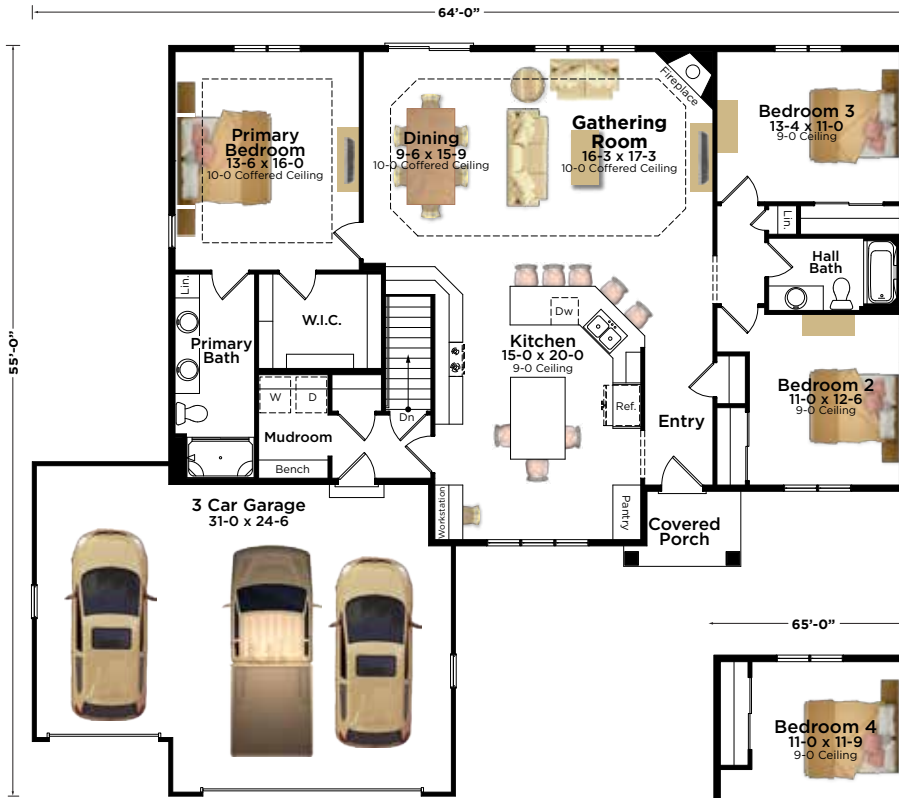

# The Sophia Plan 1818

Ranch | 1,818 Sq. Ft. | 3 Bedroom | 2 Bath

AMERICANA

MODERN PRAIRIE

TRANSITIONAL

**BIELINSKI**<sup>®</sup>  
— H O M E S —

262.542.9494 | bielinski.com

**The Sophia Plan 1818**

Ranch | 1,818 Sq. Ft. | 3 Bedroom | 2 Bath

**Optional Multi-Gen Suite**  
2,241 Square Feet

**Optional 4th Bedroom**  
2,010 Square Feet