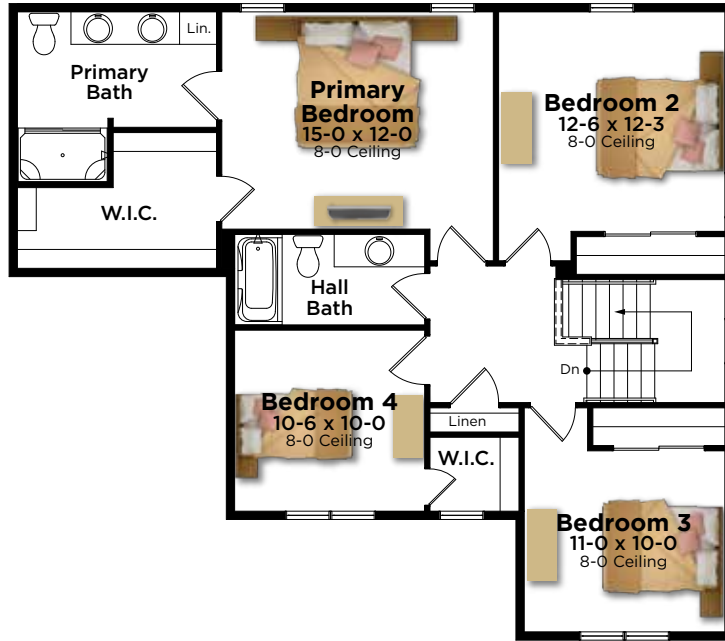

# The Skylar Plan 2210

2-Story | 2,210 Sq. Ft. | 4 Bedroom | 2.5 Bathroom

AMERICANA

ARTS AND CRAFTS

MODERN TUDOR

NEW ENGLAND FARMHOUSE

TRANSITIONAL

**BIELINSKI**<sup>®</sup>  
— H O M E S —

262.542.9494 | [bielinski.com](http://bielinski.com)

**The Skylar Plan 2210**

2-Story | 2,210 Sq. Ft. | 4 Bedroom | 2.5 Bathroom

Second Floor  
1,060 Square Feet

First Floor  
1,150 Square Feet