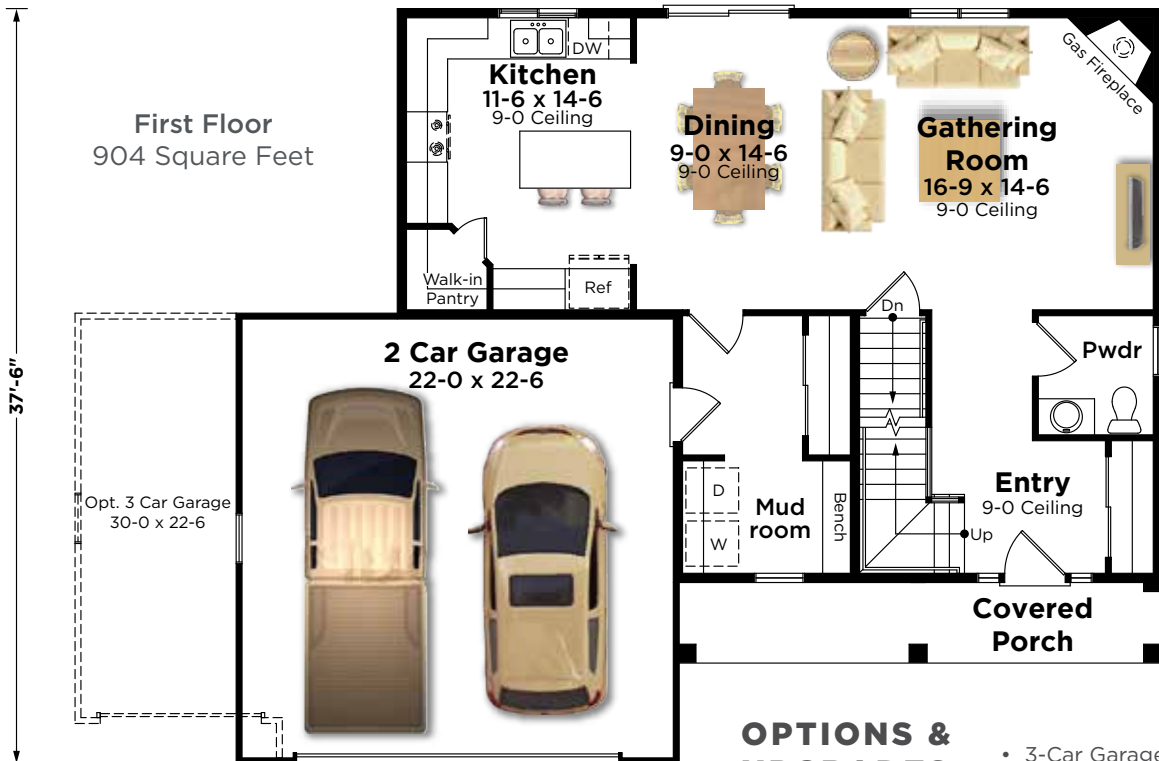

The Taylor Plan 2018

2-Story | 2,018 Sq. Ft. | 4 Bedroom | 2.5 Bathroom

AMERICANA

ARTS & CRAFTS

MODERN TUDOR

NEW ENGLAND FARMHOUSE

TRANSITIONAL

BIELINSKI[®]
— H O M E S —

262.542.9494 | bielinski.com

The Taylor Plan 2018

2-Story | 2,018 Sq. Ft. | 4 Bedroom | 2.5 Bathroom

Second Floor
1,115 Square Feet

First Floor
904 Square Feet

OPTIONS & UPGRADES

- 3-Car Garage