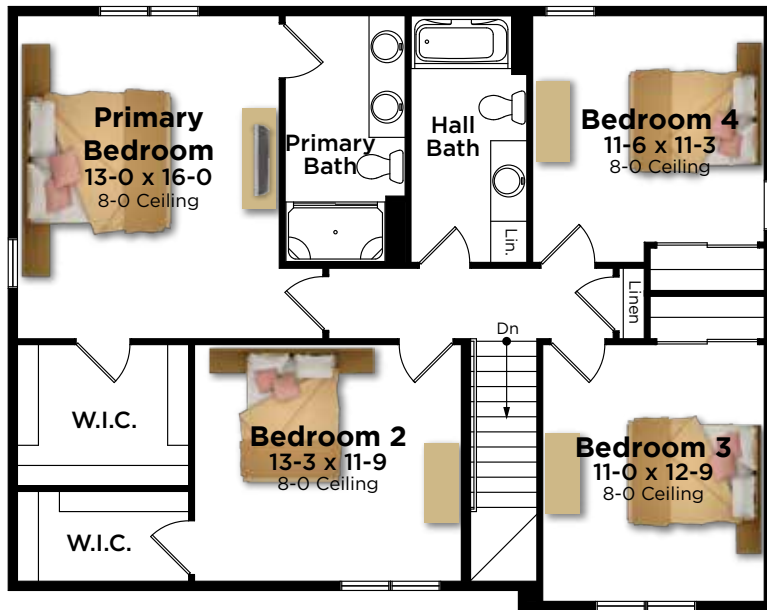

The Taylor Plan 2018

2-Story | 2,018 Sq. Ft. | 4 Bedroom | 2.5 Bathroom

AMERICANA

ARTS & CRAFTS

MODERN TUDOR

NEW ENGLAND FARMHOUSE

TRANSITIONAL

BIELINSKI[®]
— H O M E S —

262.542.9494 | bielinski.com

The Taylor Plan 2018

2-Story | 2,018 Sq. Ft. | 4 Bedroom | 2.5 Bathroom

Second Floor
1,115 Square Feet

First Floor
904 Square Feet

OPTIONS & UPGRADES

- 3-Car Garage