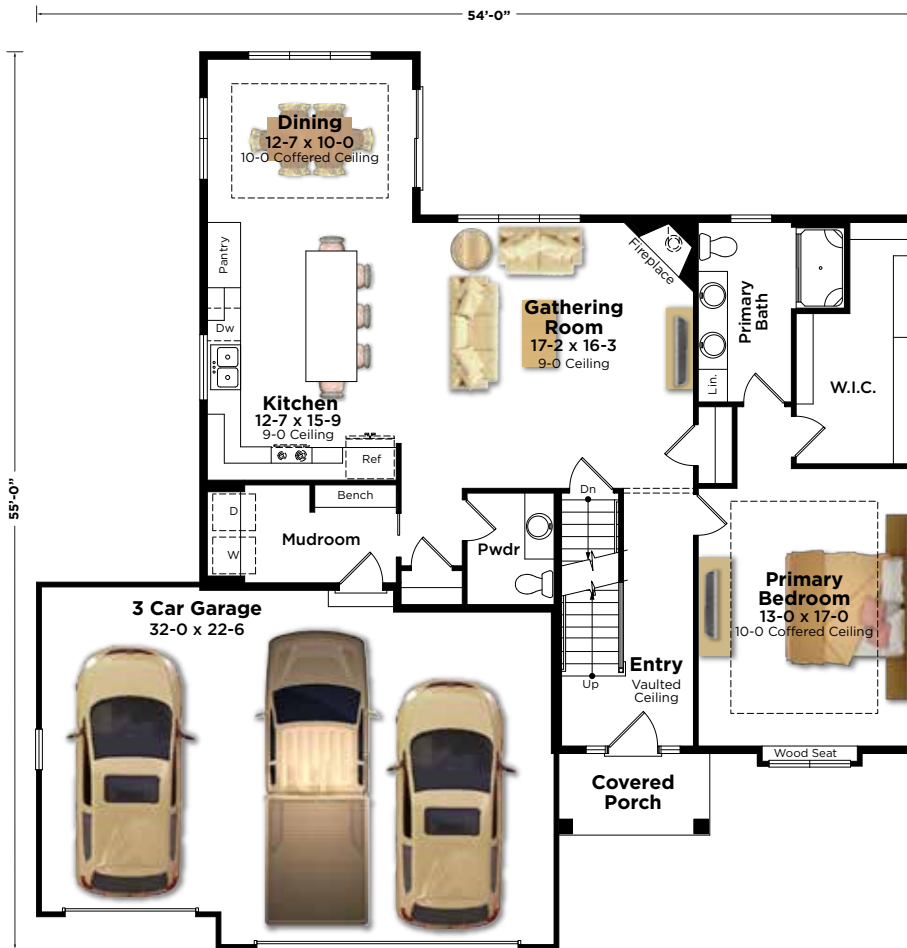

The Camille Plan 2403

1st-Floor Primary | 2,403 Sq. Ft. | 4 Bedroom | 2.5 Bath

AMERICANA

ARTS & CRAFTS

TRANSITIONAL

BIELINSKI[®]
— H O M E S —

262.542.9494 | bielinski.com

The Camille Plan 2403

1st-Floor Primary | 2,403 Sq. Ft. | 4 Bedroom | 2.5 Bath

Second Floor
1,020 Square Feet

First Floor
1,383 Square Feet

All dimensions are approximate. Builder reserves the right to make changes without notice or obligation. Features shown may not be included in price. | 03.2022