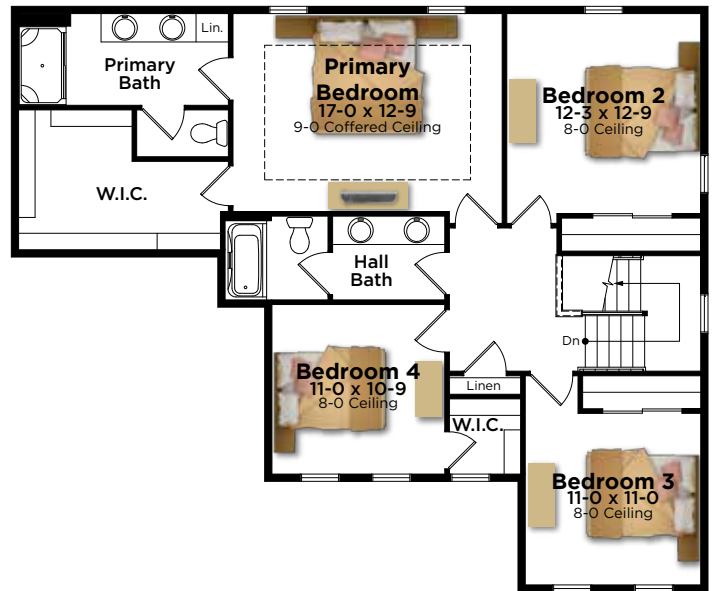

The Skylar Plan 2431

2-Story | 2,431 Sq. Ft. | 4 Bedroom | 2.5 Bathroom

AMERICANA

ARTS AND CRAFTS

MODERN TUDOR

NEW ENGLAND FARMHOUSE

TRANSITIONAL

BIELINSKI[®]
— H O M E S —

262.542.9494 | bielinski.com

The Skylar Plan 2431

2-Story | 2,431 Sq. Ft. | 4 Bedroom | 2.5 Bathroom

Second Floor
1,187 Square Feet

Optional Multi-Gen Suite
2,840 Total Square Feet

First Floor
1,244 Square Feet