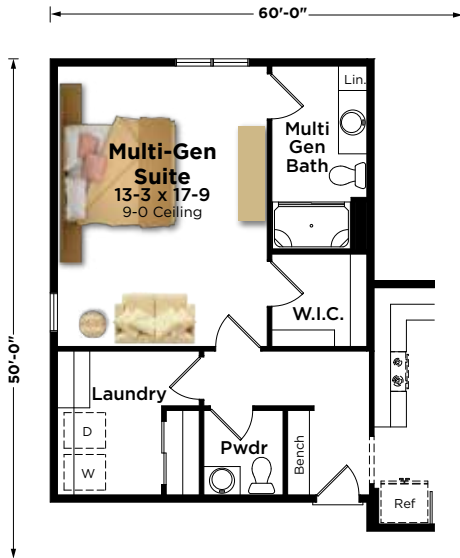

The Skylar Plan 2431

2-Story | 2,431 Sq. Ft. | 4 Bedroom | 2.5 Bathroom

AMERICANA

ARTS AND CRAFTS

MODERN TUDOR

NEW ENGLAND FARMHOUSE

TRANSITIONAL

BIELINSKI[®]
— H O M E S —

262.542.9494 | bielinski.com

The Skylar Plan 2431

2-Story | 2,431 Sq. Ft. | 4 Bedroom | 2.5 Bathroom

Second Floor
1,187 Square Feet

Optional Multi-Gen Suite
2,840 Total Square Feet

First Floor
1,244 Square Feet