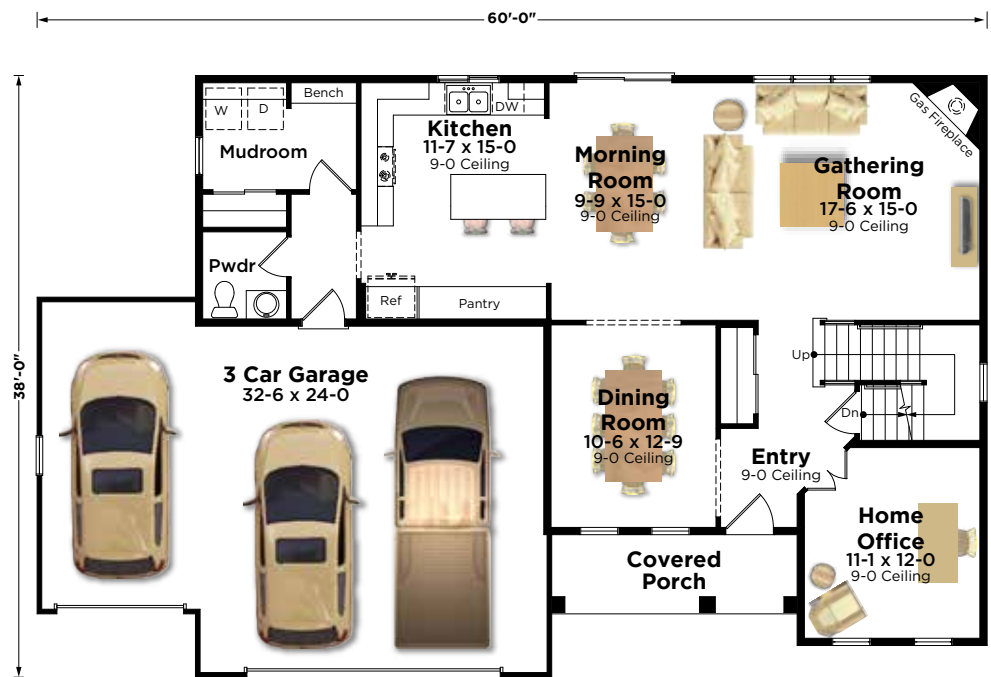

The Skylar Plan 2431

2-Story | 2,431 Sq. Ft. | 4 Bedroom | 2.5 Bathroom

AMERICANA

ARTS AND CRAFTS

MODERN TUDOR

NEW ENGLAND FARMHOUSE

TRANSITIONAL

BIELINSKI[®]
— H O M E S —

262.542.9494 | bielinski.com

The Skylar Plan 2431

2-Story | 2,431 Sq. Ft. | 4 Bedroom | 2.5 Bathroom

Second Floor
1,187 Square Feet

Optional Multi-Gen Suite
2,840 Total Square Feet

First Floor
1,244 Square Feet