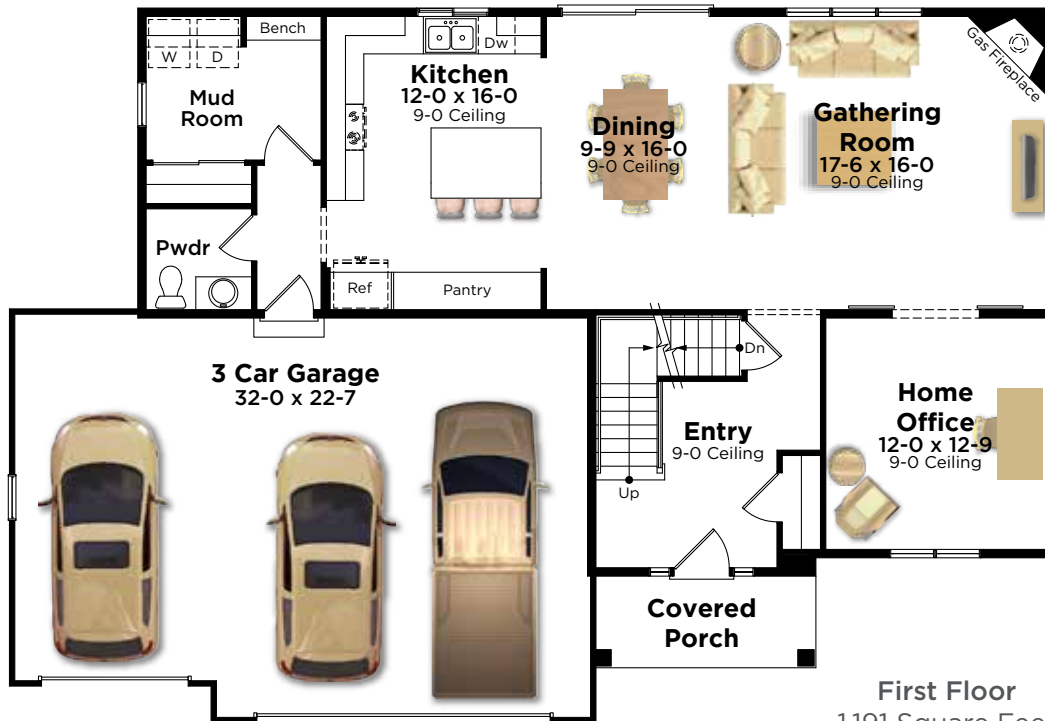

The Arielle Plan 2404

2-Story | 2,404 Sq. Ft. | 4 Bedroom | 2.5 Bathroom

AMERICANA

ARTS AND CRAFTS

MODERN TUDOR

NEW ENGLAND FARMHOUSE

TRANSITIONAL

BIELINSKI[®]
— H O M E S —

262.542.9494 | bielinski.com

The Arielle Plan 2404

2-Story | 2,404 Sq. Ft. | 4 Bedroom | 2.5 Bathroom

Second Floor
1,213 Square Feet

57'-0"

39'-0"

First Floor
1,191 Square Feet