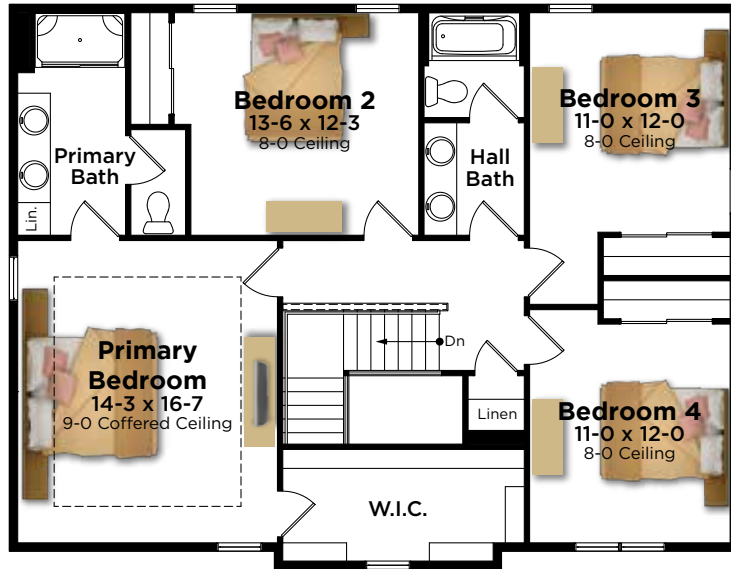

The Arielle Plan 2404

2-Story | 2,404 Sq. Ft. | 4 Bedroom | 2.5 Bathroom

AMERICANA

ARTS AND CRAFTS

MODERN TUDOR

NEW ENGLAND FARMHOUSE

TRANSITIONAL

BIELINSKI[®]
— H O M E S —

262.542.9494 | bielinski.com

The Arielle Plan 2404

2-Story | 2,404 Sq. Ft. | 4 Bedroom | 2.5 Bathroom

Second Floor
1,213 Square Feet

57'-0"

39'-0"

First Floor
1,191 Square Feet