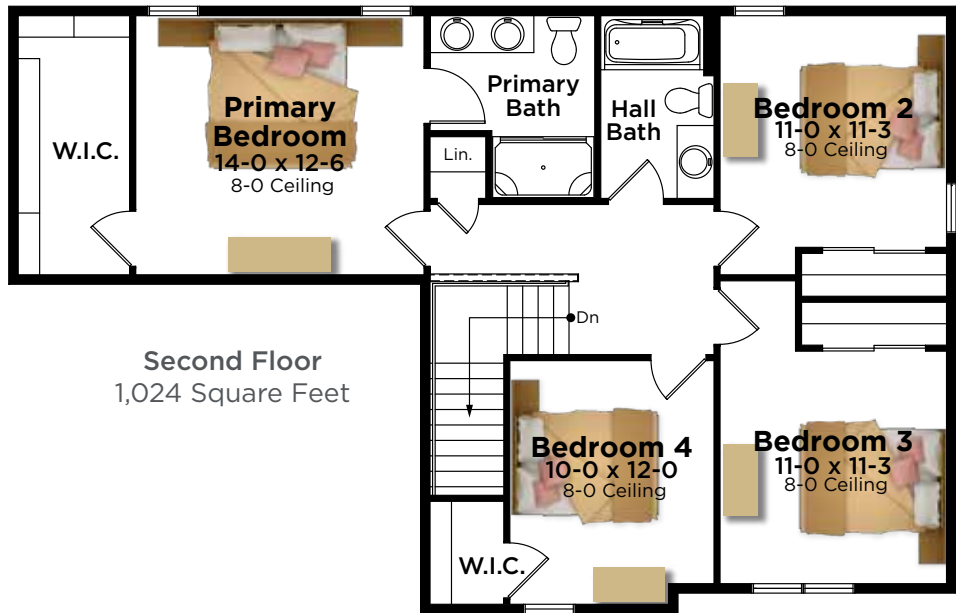

The Brianna Plan 2034

2-Story | 2,034 Sq. Ft. | 4 - 5 Bedroom | 3 Bathroom

AMERICANA

ARTS & CRAFTS

MODERN TUDOR

NEW ENGLAND FARMHOUSE

TRANSITIONAL

BIELINSKI[®]
— H O M E S —

262.542.9494 | bielinski.com

The Brianna Plan 2034

2-Story | 2,034 Sq. Ft. | 4 - 5 Bedroom | 3 Bathroom

OPTIONS & UPGRADES

- 3-Car Garage

All dimensions are approximate. Builder reserves the right to make changes without notice or obligation. Features shown may not be included in price. | 08.2023