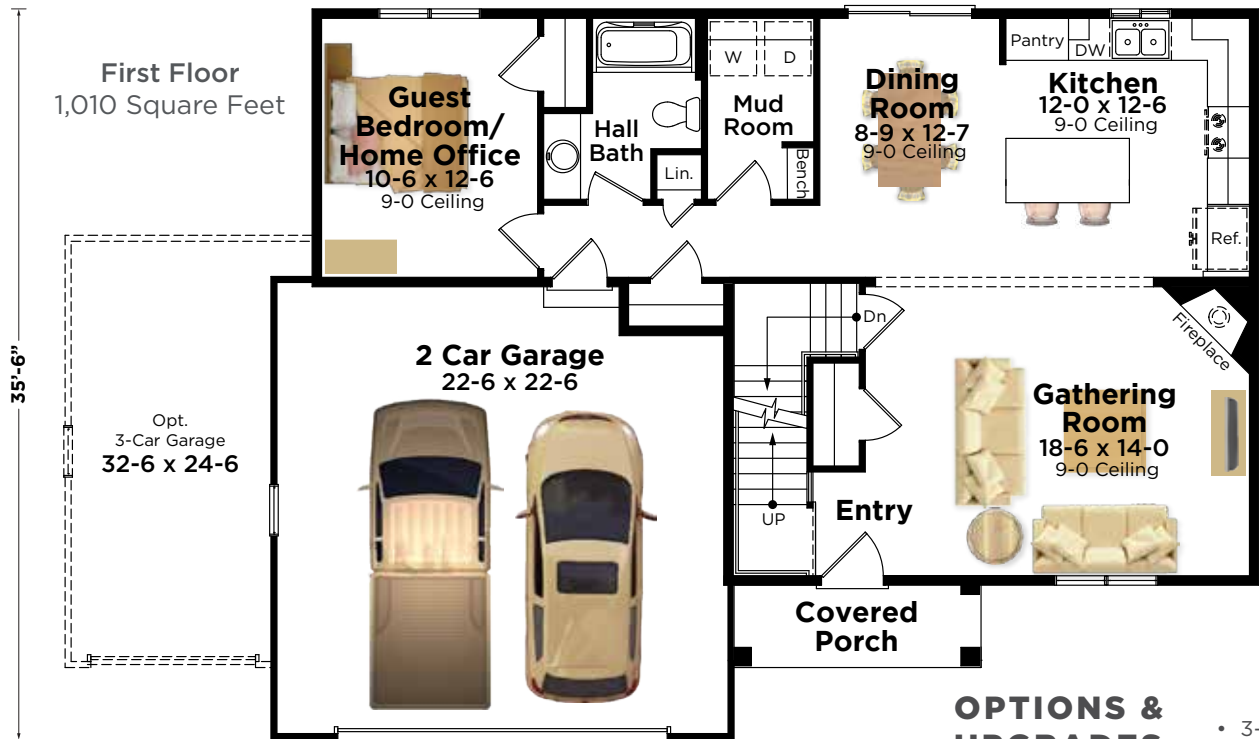

The Brianna Plan 2034

2-Story | 2,034 Sq. Ft. | 4 - 5 Bedroom | 3 Bathroom

AMERICANA

ARTS & CRAFTS

MODERN TUDOR

NEW ENGLAND FARMHOUSE

TRANSITIONAL

BIELINSKI[®]
— H O M E S —

262.542.9494 | bielinski.com

The Brianna Plan 2034

2-Story | 2,034 Sq. Ft. | 4 - 5 Bedroom | 3 Bathroom

OPTIONS & UPGRADES

- 3-Car Garage

All dimensions are approximate. Builder reserves the right to make changes without notice or obligation. Features shown may not be included in price. | 08.2023