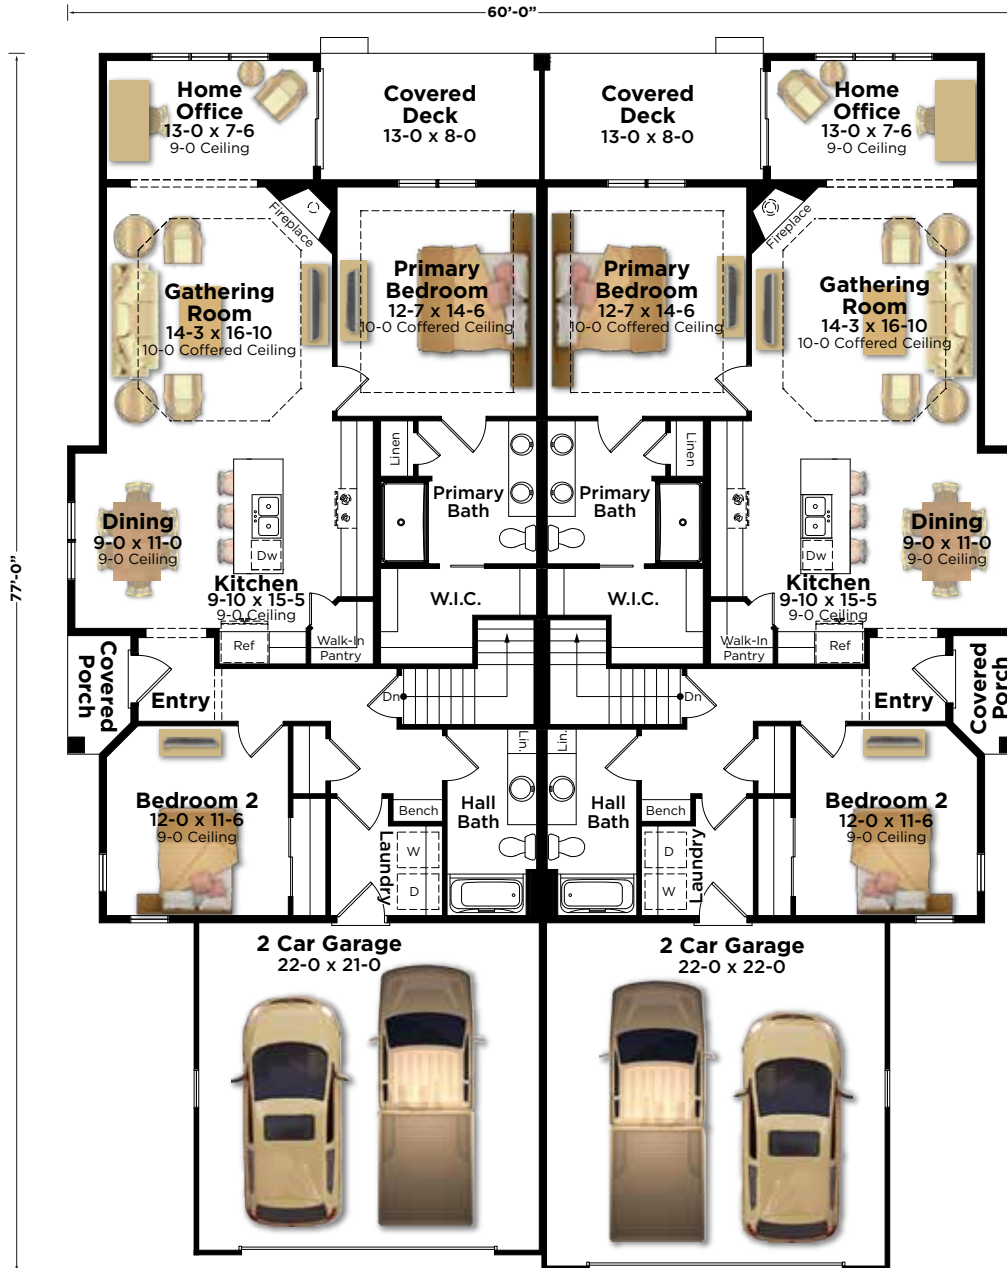

CONDOMINIUMS

The Adalyn Plan 1440

Ranch | 1,440 Sq. Ft. | 2 Bedroom | 2 Bathroom

ARTS AND CRAFTS in DESERT SAND

ARTS AND CRAFTS in ENGLISH WEDGEWOOD

ARTS AND CRAFTS in HARBOR GREY

BIELINSKI[®]
— H O M E S —

262.542.9494 | bielinski.com

The Adalyn Plan 1440

Ranch | 1,440 Sq. Ft. | 2 Bedroom | 2 Bathroom

**ACCESSIBLE
DESIGN
FEATURES**

- No-Step Entry At Garage
- Wide Hallways
- Wide Doorways
- Levered Passage Door Handles
- Wheelchair Radius At Primary Bath
- Low Threshold Shower At Primary Bath
- Detachable Showerhead At Primary Bath
- Comfort Height Toilets With Elongated Bowls