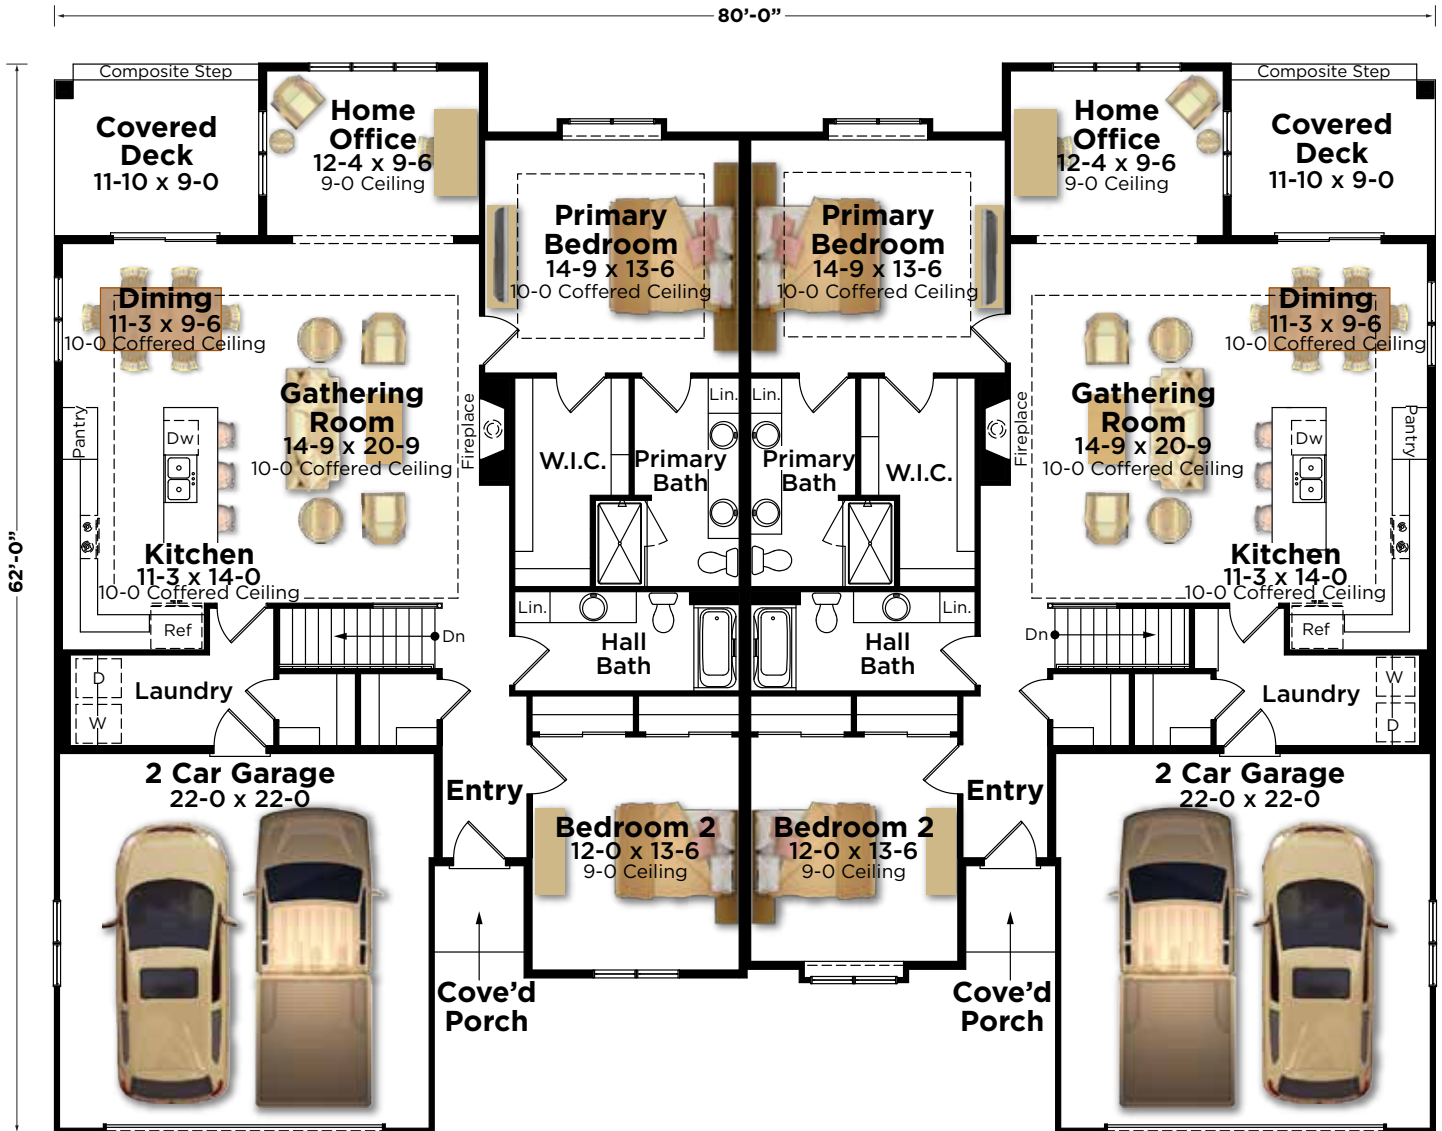

CONDOMINIUMS

The Olivia Plan 1616

Ranch | 1,616 Sq. Ft. | 2 Bedroom | 2 Bathroom

FRENCH COUNTRY A in COBBLESTONE

FRENCH COUNTRY B in GREY SLATE

BIELINSKI[®]
— H O M E S —

262.542.9494 | bielinski.com

The Olivia Plan 1616

Ranch | 1,616 Sq. Ft. | 2 Bedroom | 2 Bathroom

**UNIVERSAL
DESIGN
FEATURES**

- No-Step At Garage Entry
- Wide Hallways
- Wide Doorways
- Levered Passage Door Handles
- Low Threshold Shower At Primary Bath
- Detachable Showerhead At Primary Bath
- Comfort Height Toilets With Elongated Bowls