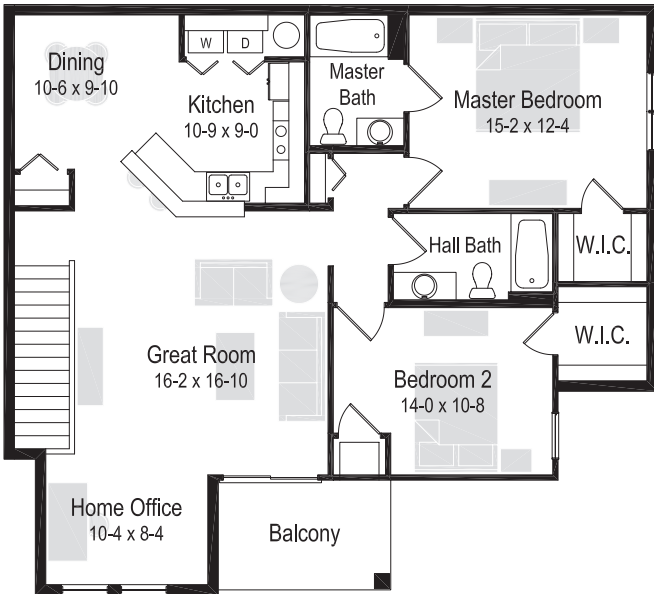

1 BEDROOM/1 BATH | 875 Sq. Ft

RENT \$ _____

1 BEDROOM/1 BATH | 970 Sq. Ft

RENT \$ _____

2 BEDROOM/2 BATH | 1,185 Sq. Ft

RENT \$ _____

APARTMENTS

Sunset Dr & Navajo Ln, Waukesha, WI 53189
1 & 2 bedroom apartments available

2 BEDROOM/2 BATH | 1,200 Sq. Ft

RENT \$ _____

2 BEDROOM/2 BATH | 1,275 Sq. Ft

RENT \$ _____

2 BEDROOM/2 BATH | 1,300 Sq. Ft

RENT \$ _____

AMENITIES

- 900 to 1300 square feet
- Private entry
- Central air
- Reserved heated parking
- Spacious dining room
- Some sitting rooms
- Mini-blinds and vertical blinds throughout
- Deluxe appliance package including full size washer/dryer
- Private water heater
- Cable ready
- Pet friendly
- Soft water
- Oversized patio/balcony
- Some vaulted ceilings
- Energy efficient gas forced air furnace
- 24-hour emergency maintenance service
- Professional management team