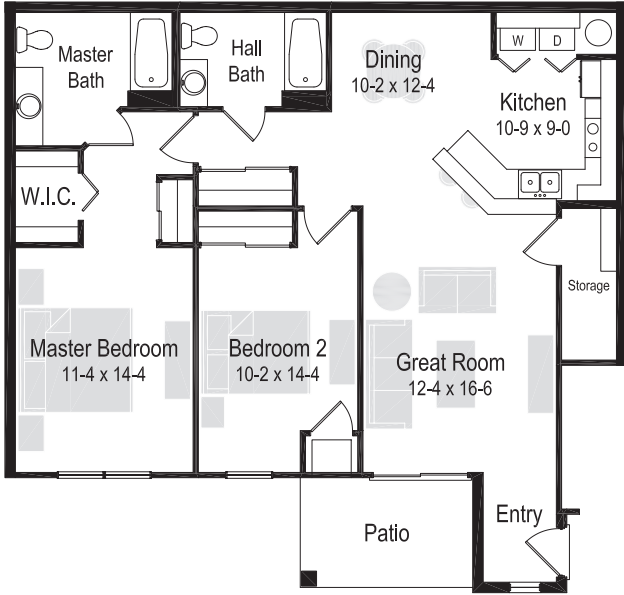

1 BEDROOM/1 BATH | 875 Sq. Ft

RENT \$ _____

1 BEDROOM/1 BATH | 970 Sq. Ft

RENT \$ _____

2 BEDROOM/2 BATH | 1,185 Sq. Ft

RENT \$ _____

APARTMENTS

Sunset Dr & Navajo Ln, Waukesha, WI 53189
1 & 2 bedroom apartments available

2 BEDROOM/2 BATH | 1,200 Sq. Ft

RENT \$ _____

2 BEDROOM/2 BATH | 1,275 Sq. Ft

RENT \$ _____

2 BEDROOM/2 BATH | 1,300 Sq. Ft

RENT \$ _____

AMENITIES

- 900 to 1300 square feet
- Private entry
- Central air
- Reserved heated parking
- Spacious dining room
- Some sitting rooms
- Mini-blinds and vertical blinds throughout
- Deluxe appliance package including full size washer/dryer
- Private water heater
- Cable ready
- Pet friendly
- Soft water
- Oversized patio/balcony
- Some vaulted ceilings
- Energy efficient gas forced air furnace
- 24-hour emergency maintenance service
- Professional management team