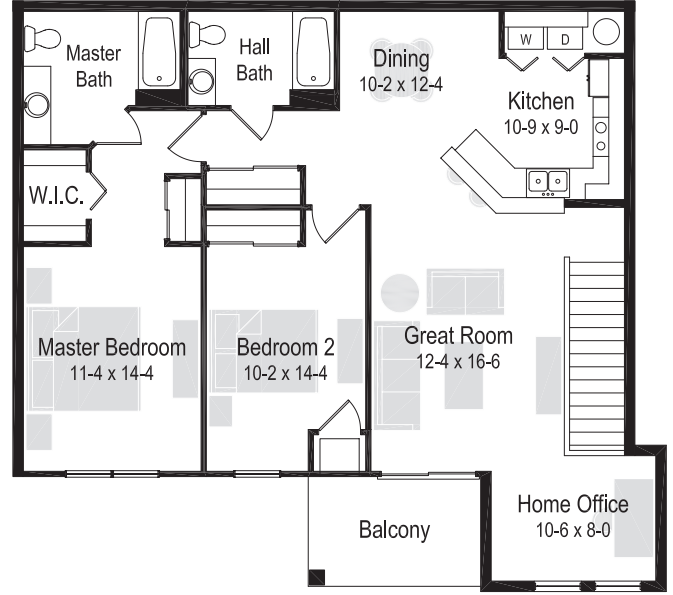

1 BEDROOM/1 BATH | 875 Sq. Ft

RENT \$ _____

1 BEDROOM/1 BATH | 970 Sq. Ft

RENT \$ _____

2 BEDROOM/2 BATH | 1,185 Sq. Ft

RENT \$ _____

APARTMENTS

Sunset Dr & Navajo Ln, Waukesha, WI 53189
1 & 2 bedroom apartments available

2 BEDROOM/2 BATH | 1,200 Sq. Ft

RENT \$ _____

2 BEDROOM/2 BATH | 1,275 Sq. Ft

RENT \$ _____

2 BEDROOM/2 BATH | 1,300 Sq. Ft

RENT \$ _____

AMENITIES

- 900 to 1300 square feet
- Private entry
- Central air
- Reserved heated parking
- Spacious dining room
- Some sitting rooms
- Mini-blinds and vertical blinds throughout
- Deluxe appliance package including full size washer/dryer
- Private water heater
- Cable ready
- Pet friendly
- Soft water
- Oversized patio/balcony
- Some vaulted ceilings
- Energy efficient gas forced air furnace
- 24-hour emergency maintenance service
- Professional management team