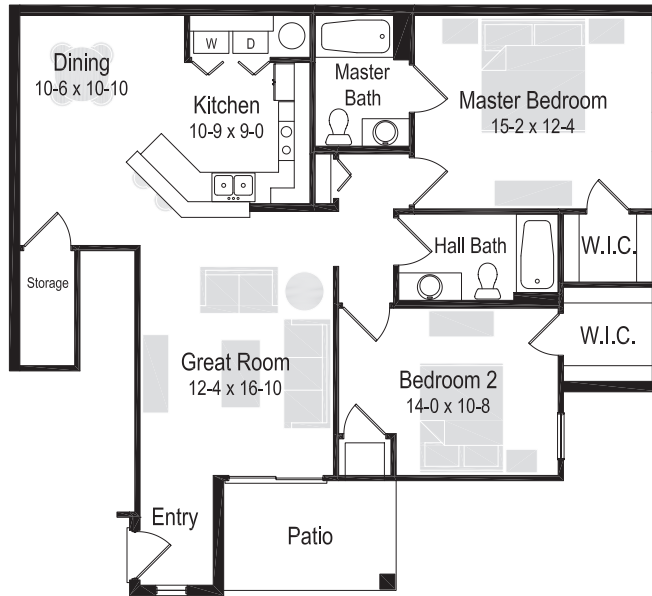

Sunset Dr & Navajo Ln, Waukesha, WI 53189
1 & 2 bedroom apartments available

BIELINSKI[®]
— MANAGEMENT —

262.547.6697 | bielinski.com

APARTMENTS

Sunset Dr & Navajo Ln, Waukesha, WI 53189
 1 & 2 bedroom apartments available

1 BEDROOM/1 BATH | 875 Sq. Ft

RENT \$ _____

1 BEDROOM/1 BATH | 970 Sq. Ft

RENT \$ _____

2 BEDROOM/2 BATH | 1,185 Sq. Ft

RENT \$ _____

APARTMENTS

Sunset Dr & Navajo Ln, Waukesha, WI 53189
1 & 2 bedroom apartments available

2 BEDROOM/2 BATH | 1,200 Sq. Ft

RENT \$ _____

2 BEDROOM/2 BATH | 1,275 Sq. Ft

RENT \$ _____

2 BEDROOM/2 BATH | 1,300 Sq. Ft

RENT \$ _____

AMENITIES

- 900 to 1300 square feet
- Private entry
- Central air
- Reserved heated parking
- Spacious dining room
- Some sitting rooms
- Mini-blinds and vertical blinds throughout
- Deluxe appliance package including full size washer/dryer
- Private water heater
- Cable ready
- Pet friendly
- Soft water
- Oversized patio/balcony
- Some vaulted ceilings
- Energy efficient gas forced air furnace
- 24-hour emergency maintenance service
- Professional management team