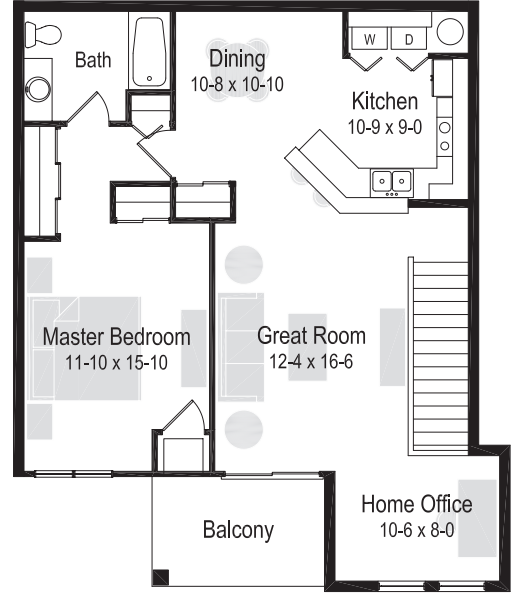

Sunset Dr & Navajo Ln, Waukesha, WI 53189
1 & 2 bedroom apartments available

BIELINSKI[®]
— MANAGEMENT —

262.547.6697 | bielinski.com

APARTMENTS

Sunset Dr & Navajo Ln, Waukesha, WI 53189
 1 & 2 bedroom apartments available

1 BEDROOM/1 BATH | 875 Sq. Ft

RENT \$ _____

1 BEDROOM/1 BATH | 970 Sq. Ft

RENT \$ _____

2 BEDROOM/2 BATH | 1,185 Sq. Ft

RENT \$ _____

APARTMENTS

Sunset Dr & Navajo Ln, Waukesha, WI 53189
1 & 2 bedroom apartments available

2 BEDROOM/2 BATH | 1,200 Sq. Ft

RENT \$ _____

2 BEDROOM/2 BATH | 1,275 Sq. Ft

RENT \$ _____

2 BEDROOM/2 BATH | 1,300 Sq. Ft

RENT \$ _____

AMENITIES

- 900 to 1300 square feet
- Private entry
- Central air
- Reserved heated parking
- Spacious dining room
- Some sitting rooms
- Mini-blinds and vertical blinds throughout
- Deluxe appliance package including full size washer/dryer
- Private water heater
- Cable ready
- Pet friendly
- Soft water
- Oversized patio/balcony
- Some vaulted ceilings
- Energy efficient gas forced air furnace
- 24-hour emergency maintenance service
- Professional management team