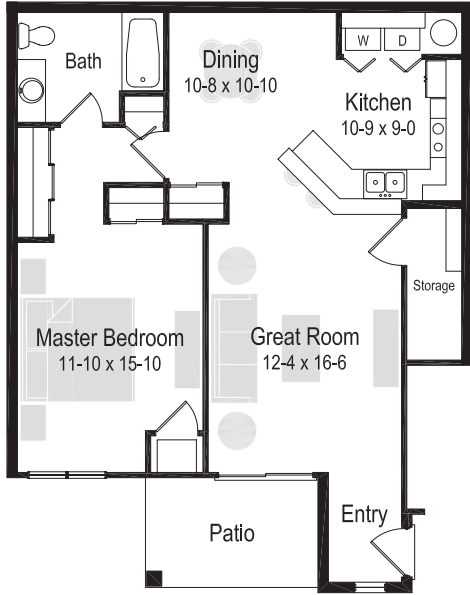

1 BEDROOM/1 BATH | 875 Sq. Ft

RENT \$ _____

1 BEDROOM/1 BATH | 970 Sq. Ft

RENT \$ _____

2 BEDROOM/2 BATH | 1,185 Sq. Ft

RENT \$ _____

APARTMENTS

Sunset Dr & Navajo Ln, Waukesha, WI 53189
1 & 2 bedroom apartments available

2 BEDROOM/2 BATH | 1,200 Sq. Ft

RENT \$ _____

2 BEDROOM/2 BATH | 1,275 Sq. Ft

RENT \$ _____

2 BEDROOM/2 BATH | 1,300 Sq. Ft

RENT \$ _____

AMENITIES

- 900 to 1300 square feet
- Private entry
- Central air
- Reserved heated parking
- Spacious dining room
- Some sitting rooms
- Mini-blinds and vertical blinds throughout
- Deluxe appliance package including full size washer/dryer
- Private water heater
- Cable ready
- Pet friendly
- Soft water
- Oversized patio/balcony
- Some vaulted ceilings
- Energy efficient gas forced air furnace
- 24-hour emergency maintenance service
- Professional management team