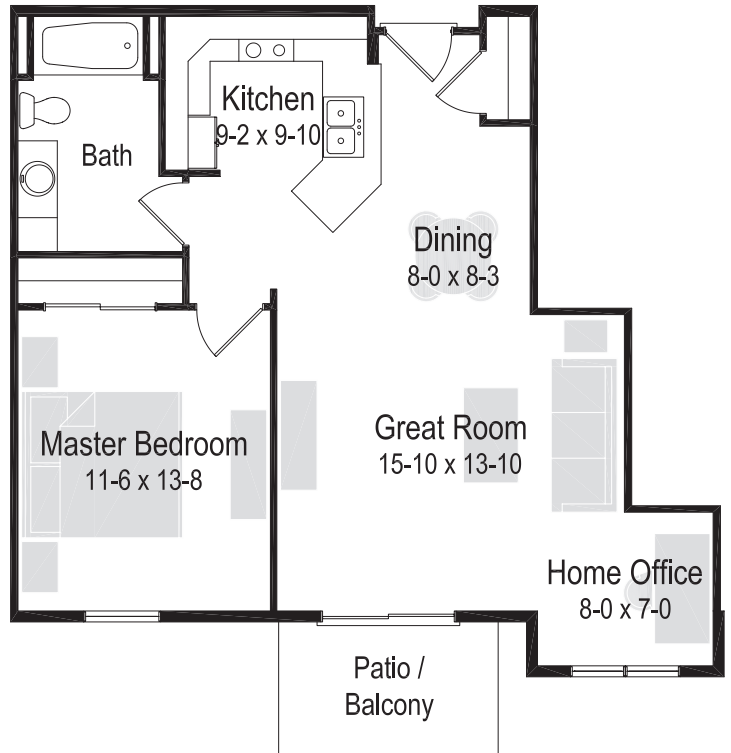

1 & 2 bedroom apartments available

1 BEDROOM/1 BATH | 670 Sq. Ft

RENT \$ \_\_\_\_\_

1 BEDROOM/1 BATH | 775 Sq. Ft

RENT \$ \_\_\_\_\_

## APARTMENTS

**WILDFLOWER**  
PLACE

1722, 1724 & 1726 E Racine Ave, Waukesha, WI 53186

1 & 2 bedroom apartments available

**2 BEDROOM/1 BATH | 915 Sq Ft**

RENT \$ \_\_\_\_\_

**2 BEDROOM/2 BATH | 965 Sq Ft**