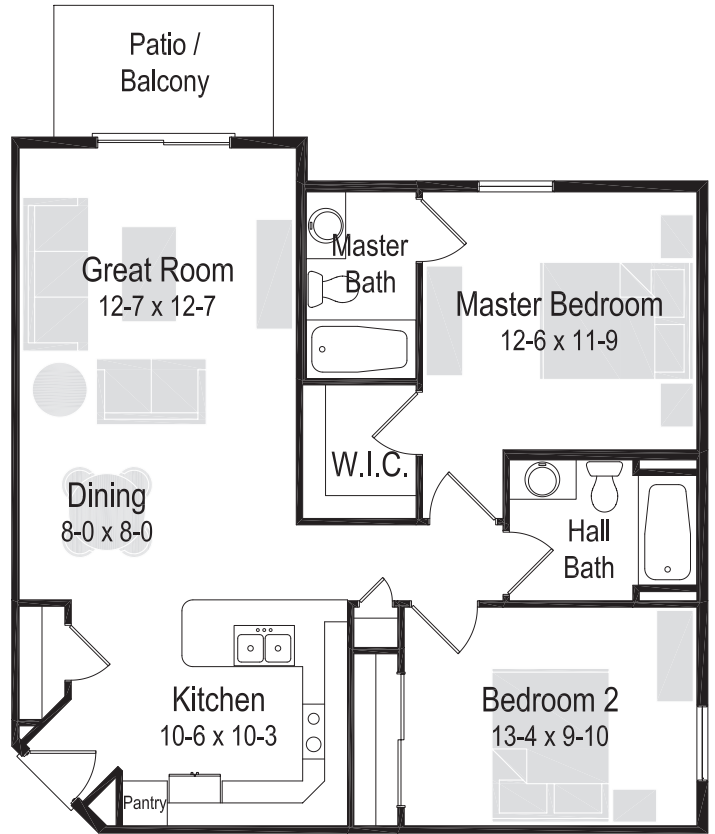

## APARTMENTS

**WILDFLOWER**  
PLACE

1722, 1724 & 1726 E Racine Ave, Waukesha, WI 53186

1 & 2 bedroom apartments available

**2 BEDROOM/1 BATH | 915 Sq Ft**

RENT \$ \_\_\_\_\_

**2 BEDROOM/2 BATH | 965 Sq Ft**