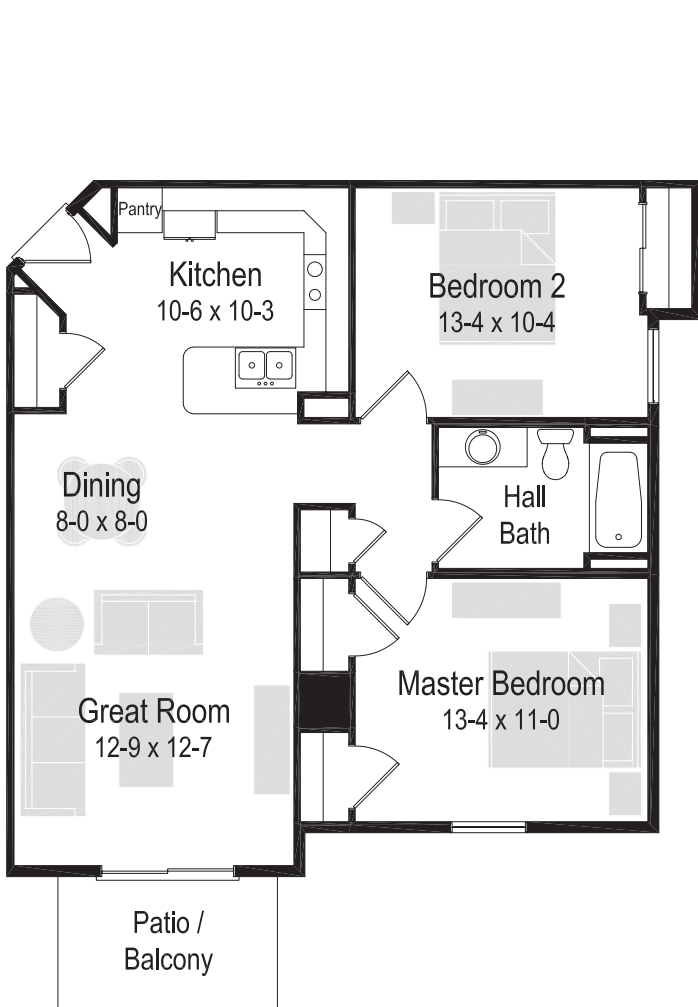

1 & 2 bedroom apartments available

1 BEDROOM/1 BATH | 670 Sq. Ft

RENT \$ \_\_\_\_\_

1 BEDROOM/1 BATH | 775 Sq. Ft

RENT \$ \_\_\_\_\_

## APARTMENTS

**WILDFLOWER**  
PLACE

1722, 1724 & 1726 E Racine Ave, Waukesha, WI 53186

1 & 2 bedroom apartments available

**2 BEDROOM/1 BATH | 915 Sq Ft**

RENT \$ \_\_\_\_\_

**2 BEDROOM/2 BATH | 965 Sq Ft**