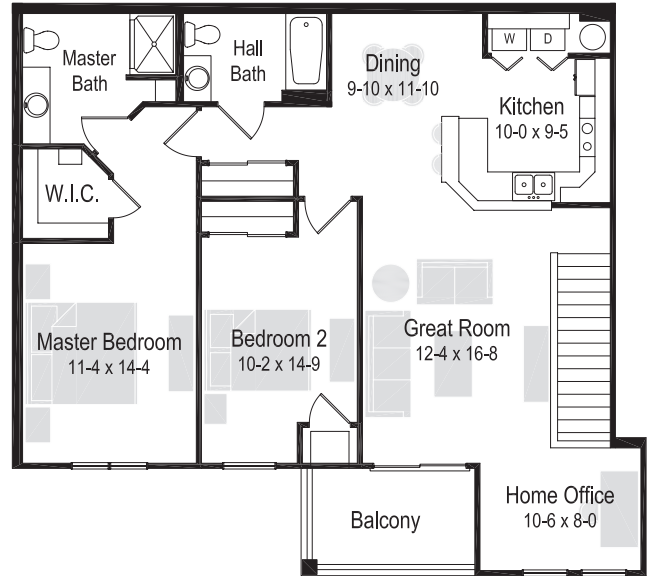

RENT \$ _____

BIELINSKI
MANAGEMENT

2 Bedroom/2 Bath | 1,195 Sq. Ft

RENT \$ _____

2 Bedroom/2 Bath | 1,265 Sq. Ft

RENT \$ _____

2 Bedroom/2 Bath | 1,285 Sq. Ft

RENT \$ _____