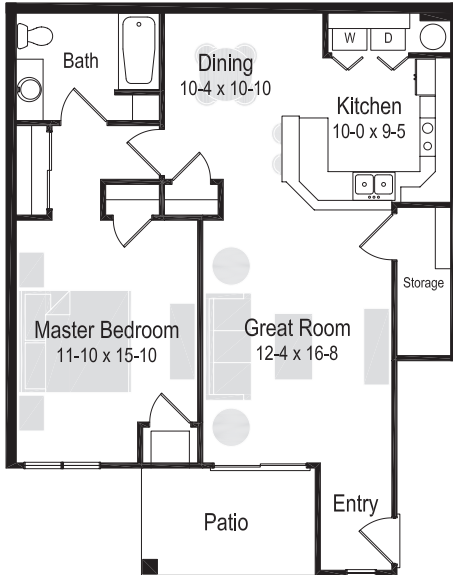

APARTMENTS

WYNDRIDGE

12605 W Wyndridge Dr, New Berlin, WI 53151
1 & 2 bedroom apartments available

1 Bedroom/1 Bath | 890 Sq Ft

RENT $ _____