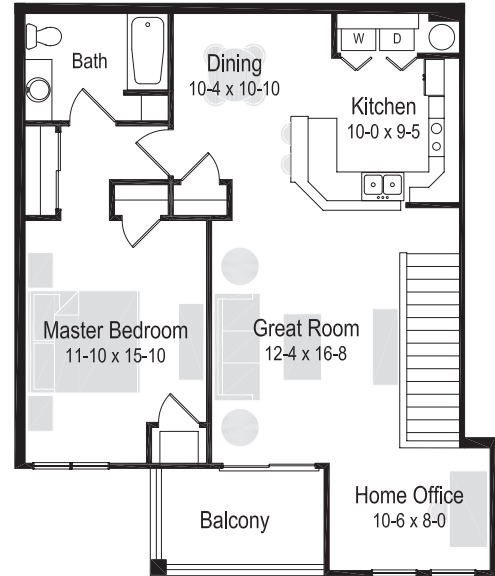

1 Bedroom/1 Bath | 965 Sq Ft

RENT $ _____