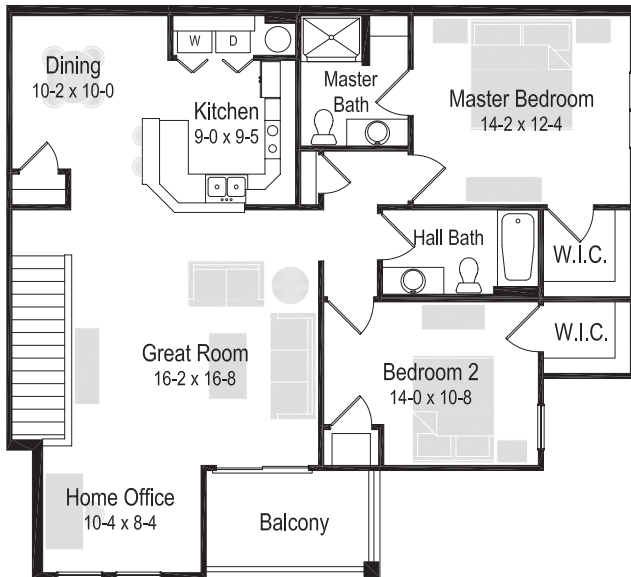

RENT \$ _____

BIELINSKI
MANAGEMENT

2 Bedroom/2 Bath | 1,195 Sq. Ft

RENT \$ _____

2 Bedroom/2 Bath | 1,265 Sq. Ft

RENT \$ _____

2 Bedroom/2 Bath | 1,285 Sq. Ft

RENT \$ _____