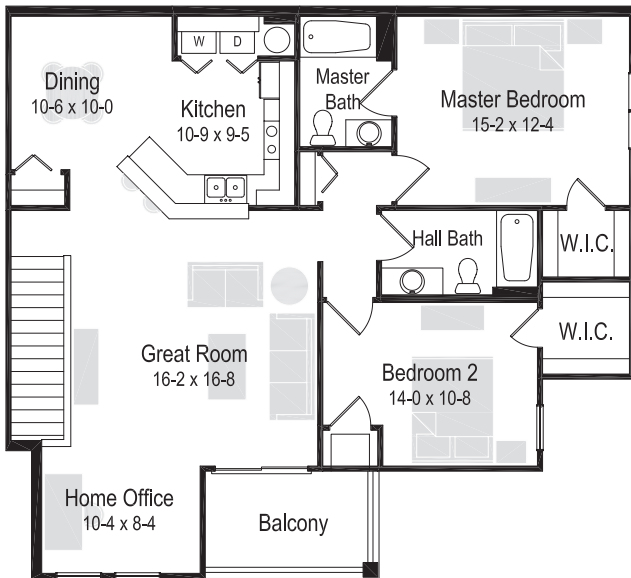

RENT \$ _____

BIELINSKI
 MANAGEMENT

WYNDRIDGE

12605 W Wyndridge Dr, New Berlin, WI 53151
1 & 2 bedroom apartments available

2 Bedroom/2 Bath | 1,195 Sq. Ft

RENT \$ _____

2 Bedroom/2 Bath | 1,265 Sq. Ft

RENT \$ _____

2 Bedroom/2 Bath | 1,285 Sq. Ft

RENT \$ _____

AMENITIES

- 900 to 1,300 sq ft
- Private entry
- Central air
- Heated underground parking included
- Spacious dining room
- Some sitting rooms
- Deluxe appliance package with full size washer/dryer
- Private water heater
- Cable ready
- Pet friendly
- Oversized patio/balcony
- Some vaulted ceilings
- Energy efficient gas forced air furnace
- Volley ball court
- Tennis courts
- Walking trail
- 24-hour fitness center
- 24-hour emergency maintenance service
- Professional management team