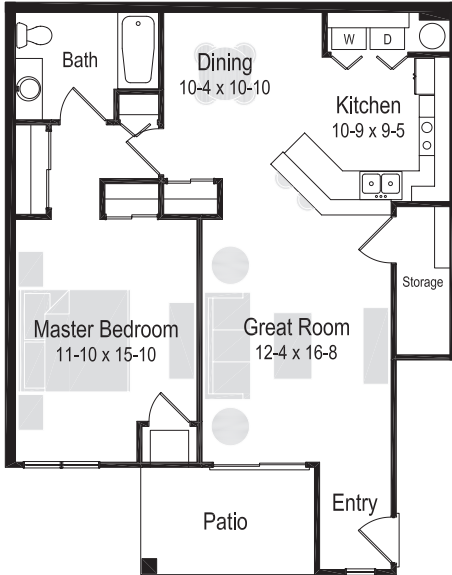

APARTMENTS

WYNDRIDGE

12605 W Wyndridge Dr, New Berlin, WI 53151
 1 & 2 bedroom apartments available

1 Bedroom/1 Bath | 890 Sq. Ft

RENT \$ _____

1 Bedroom/1 Bath | 965 Sq. Ft

RENT \$ _____

2 Bedroom/2 Bath | 1,165 Sq. Ft

2 Bedroom/2 Bath | 1,285 Sq. Ft

RENT \$ _____

AMENITIES

- 900 to 1,300 sq ft
- Private entry
- Central air
- Heated underground parking included
- Spacious dining room
- Some sitting rooms
- Deluxe appliance package with full size washer/dryer
- Private water heater
- Cable ready
- Pet friendly
- Oversized patio/balcony
- Some vaulted ceilings
- Energy efficient gas forced air furnace
- Volley ball court
- Tennis courts
- Walking trail
- 24-hour fitness center
- 24-hour emergency maintenance service
- Professional management team