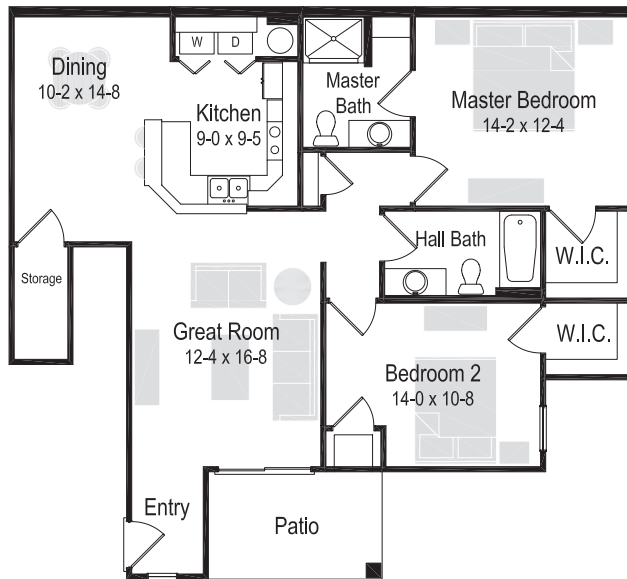

2 Bedroom/2 Bath | 1,165 Sq. Ft

RENT $ _____

BIELINSKI
MANAGEMENT