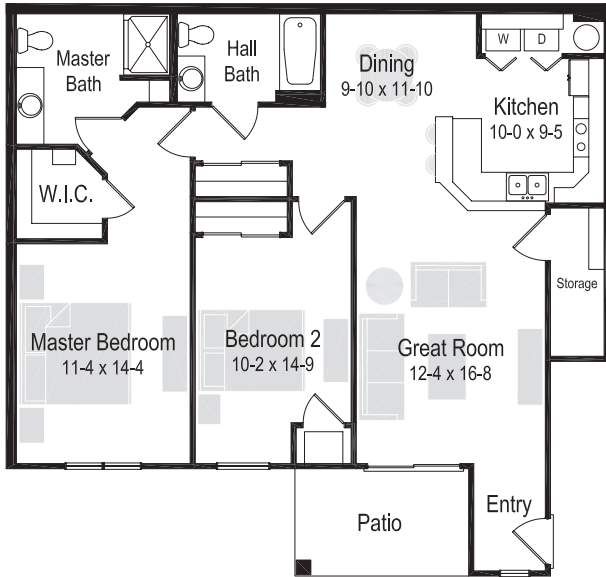

RENT \$ _____

BIELINSKI
MANAGEMENT

2 Bedroom/2 Bath | 1,195 Sq. Ft

RENT \$ _____

2 Bedroom/2 Bath | 1,265 Sq. Ft

RENT \$ _____

2 Bedroom/2 Bath | 1,285 Sq. Ft

RENT \$ _____