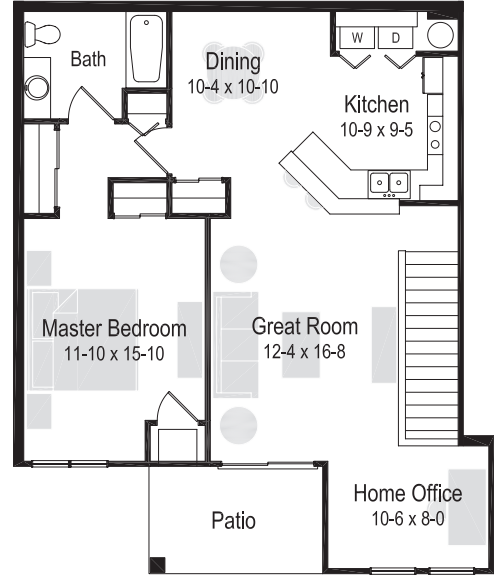

APARTMENTS

WYNDRIDGE

12605 W Wyndridge Dr, New Berlin, WI 53151
 1 & 2 bedroom apartments available

1 Bedroom/1 Bath | 890 Sq. Ft

RENT \$ _____

1 Bedroom/1 Bath | 965 Sq. Ft

RENT \$ _____

2 Bedroom/2 Bath | 1,165 Sq. Ft

2 Bedroom/2 Bath | 1,285 Sq. Ft

RENT \$ _____

AMENITIES

- 900 to 1,300 sq ft
- Private entry
- Central air
- Heated underground parking included
- Spacious dining room
- Some sitting rooms
- Deluxe appliance package with full size washer/dryer
- Private water heater
- Cable ready
- Pet friendly
- Oversized patio/balcony
- Some vaulted ceilings
- Energy efficient gas forced air furnace
- Volley ball court
- Tennis courts
- Walking trail
- 24-hour fitness center
- 24-hour emergency maintenance service
- Professional management team