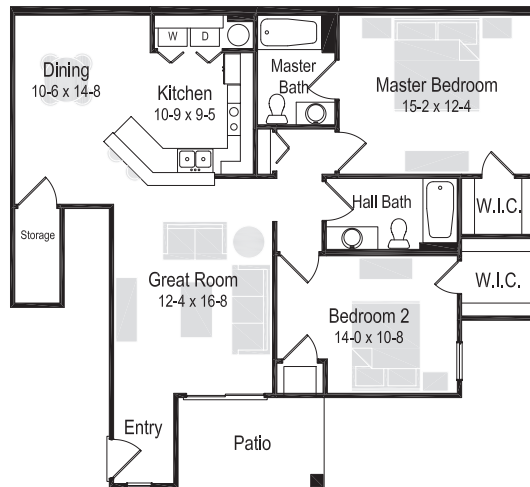

APARTMENTS

WYNDRIDGE

12605 W Wyndridge Dr, New Berlin, WI 53151
 1 & 2 bedroom apartments available

1 Bedroom/1 Bath | 890 Sq. Ft

RENT \$ _____

1 Bedroom/1 Bath | 965 Sq. Ft

RENT \$ _____

2 Bedroom/2 Bath | 1,165 Sq. Ft

RENT \$ _____

BIELINSKI
 MANAGEMENT

WYNDRIDGE

12605 W Wyndridge Dr, New Berlin, WI 53151
1 & 2 bedroom apartments available

2 Bedroom/2 Bath | 1,195 Sq. Ft

RENT \$ _____

2 Bedroom/2 Bath | 1,265 Sq. Ft

RENT \$ _____

2 Bedroom/2 Bath | 1,285 Sq. Ft

RENT \$ _____

AMENITIES

- 900 to 1,300 sq ft
- Private entry
- Central air
- Heated underground parking included
- Spacious dining room
- Some sitting rooms
- Deluxe appliance package with full size washer/dryer
- Private water heater
- Cable ready
- Pet friendly
- Oversized patio/balcony
- Some vaulted ceilings
- Energy efficient gas forced air furnace
- Volley ball court
- Tennis courts
- Walking trail
- 24-hour fitness center
- 24-hour emergency maintenance service
- Professional management team