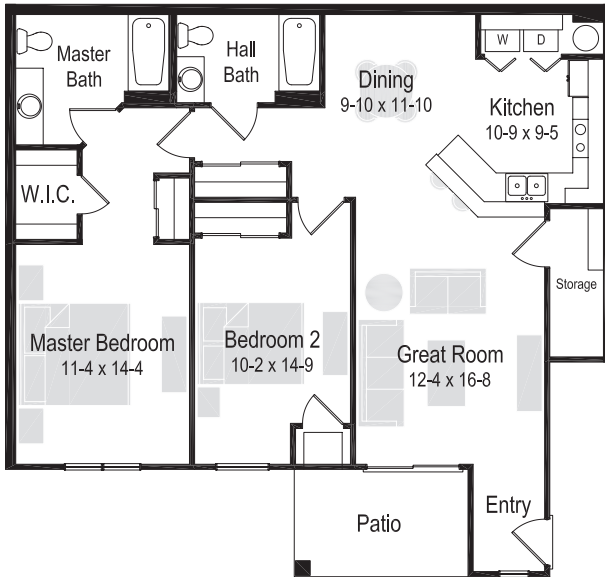

WYNDRIDGE

12605 W Wyndridge Dr, New Berlin, WI 53151
1 & 2 bedroom apartments available

2 Bedroom/2 Bath | 1,195 Sq. Ft

RENT $ _____