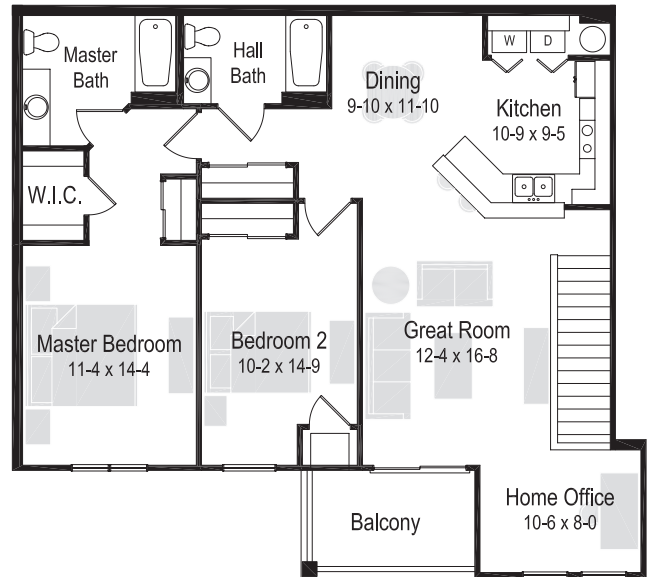

2 Bedroom/2 Bath | 1,265 Sq. Ft

RENT $ _____