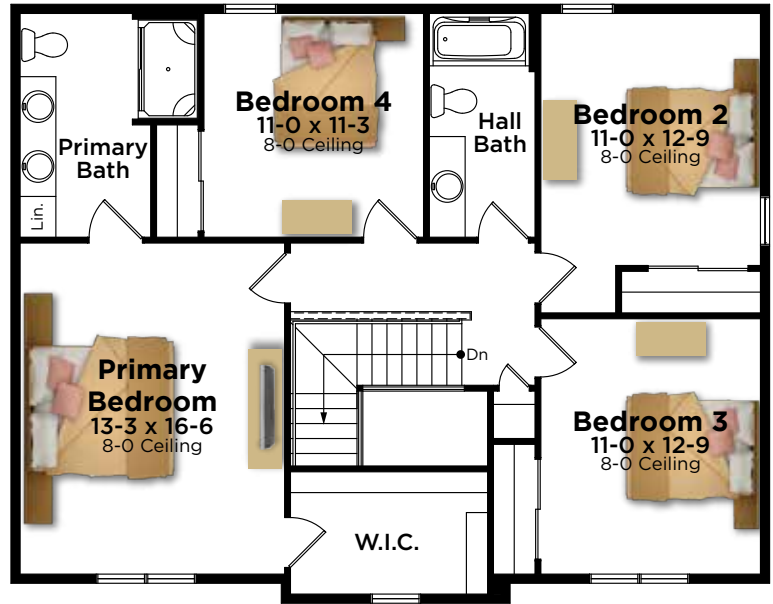

The Arielle Plan 2215

2-Story | 2,215 Sq. Ft. | 4 Bedroom | 2.5 Bathroom

AMERICANA

ARTS AND CRAFTS

MODERN TUDOR

NEW ENGLAND FARMHOUSE

TRANSITIONAL

BIELINSKI[®]
— H O M E S —

262.542.9494 | bielinski.com

The Arielle Plan 2215

2-Story | 2,215 Sq. Ft. | 4 Bedroom | 2.5 Bathroom

Second Floor
1,113 Square Feet

68'-0"

34'-0"

First Floor
1,102 Square Feet